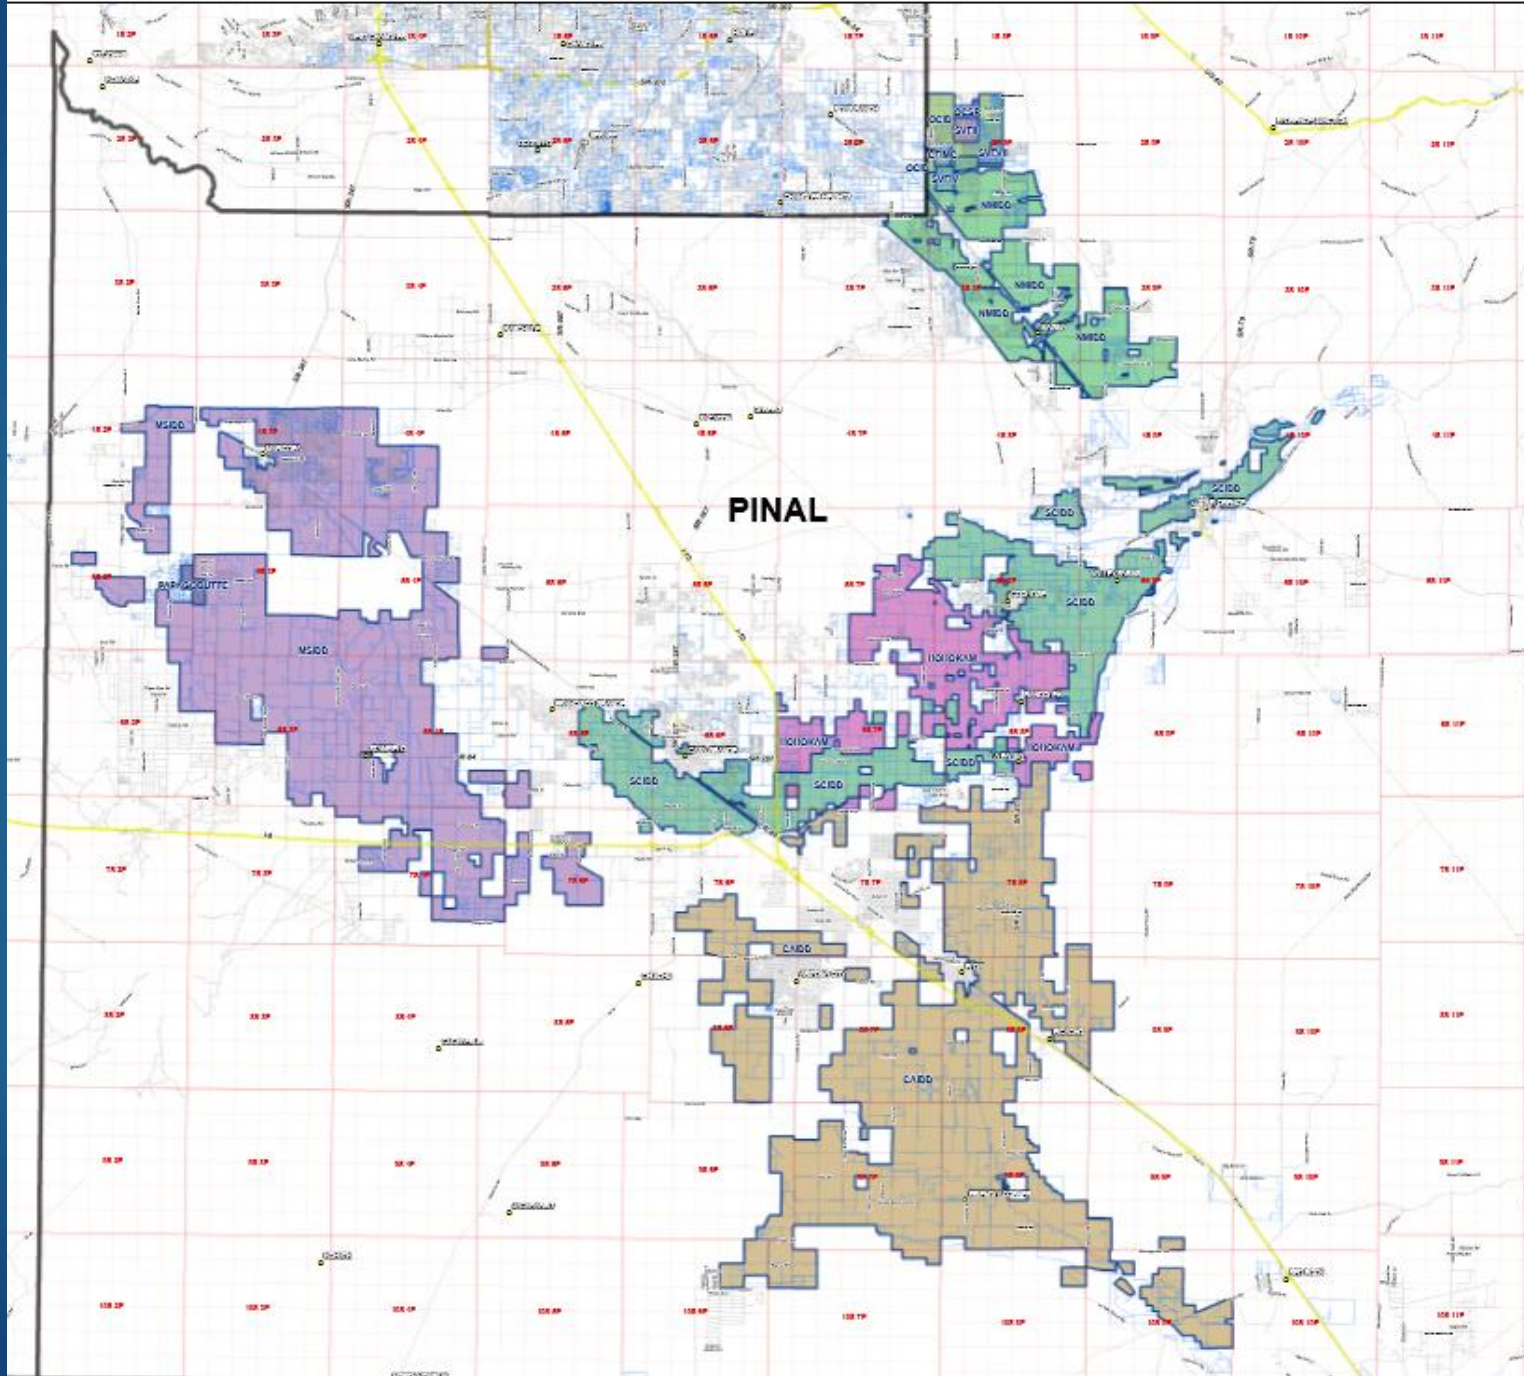

Pinal County Irrigation Districts

Pinal
County

Irrigation
Districts