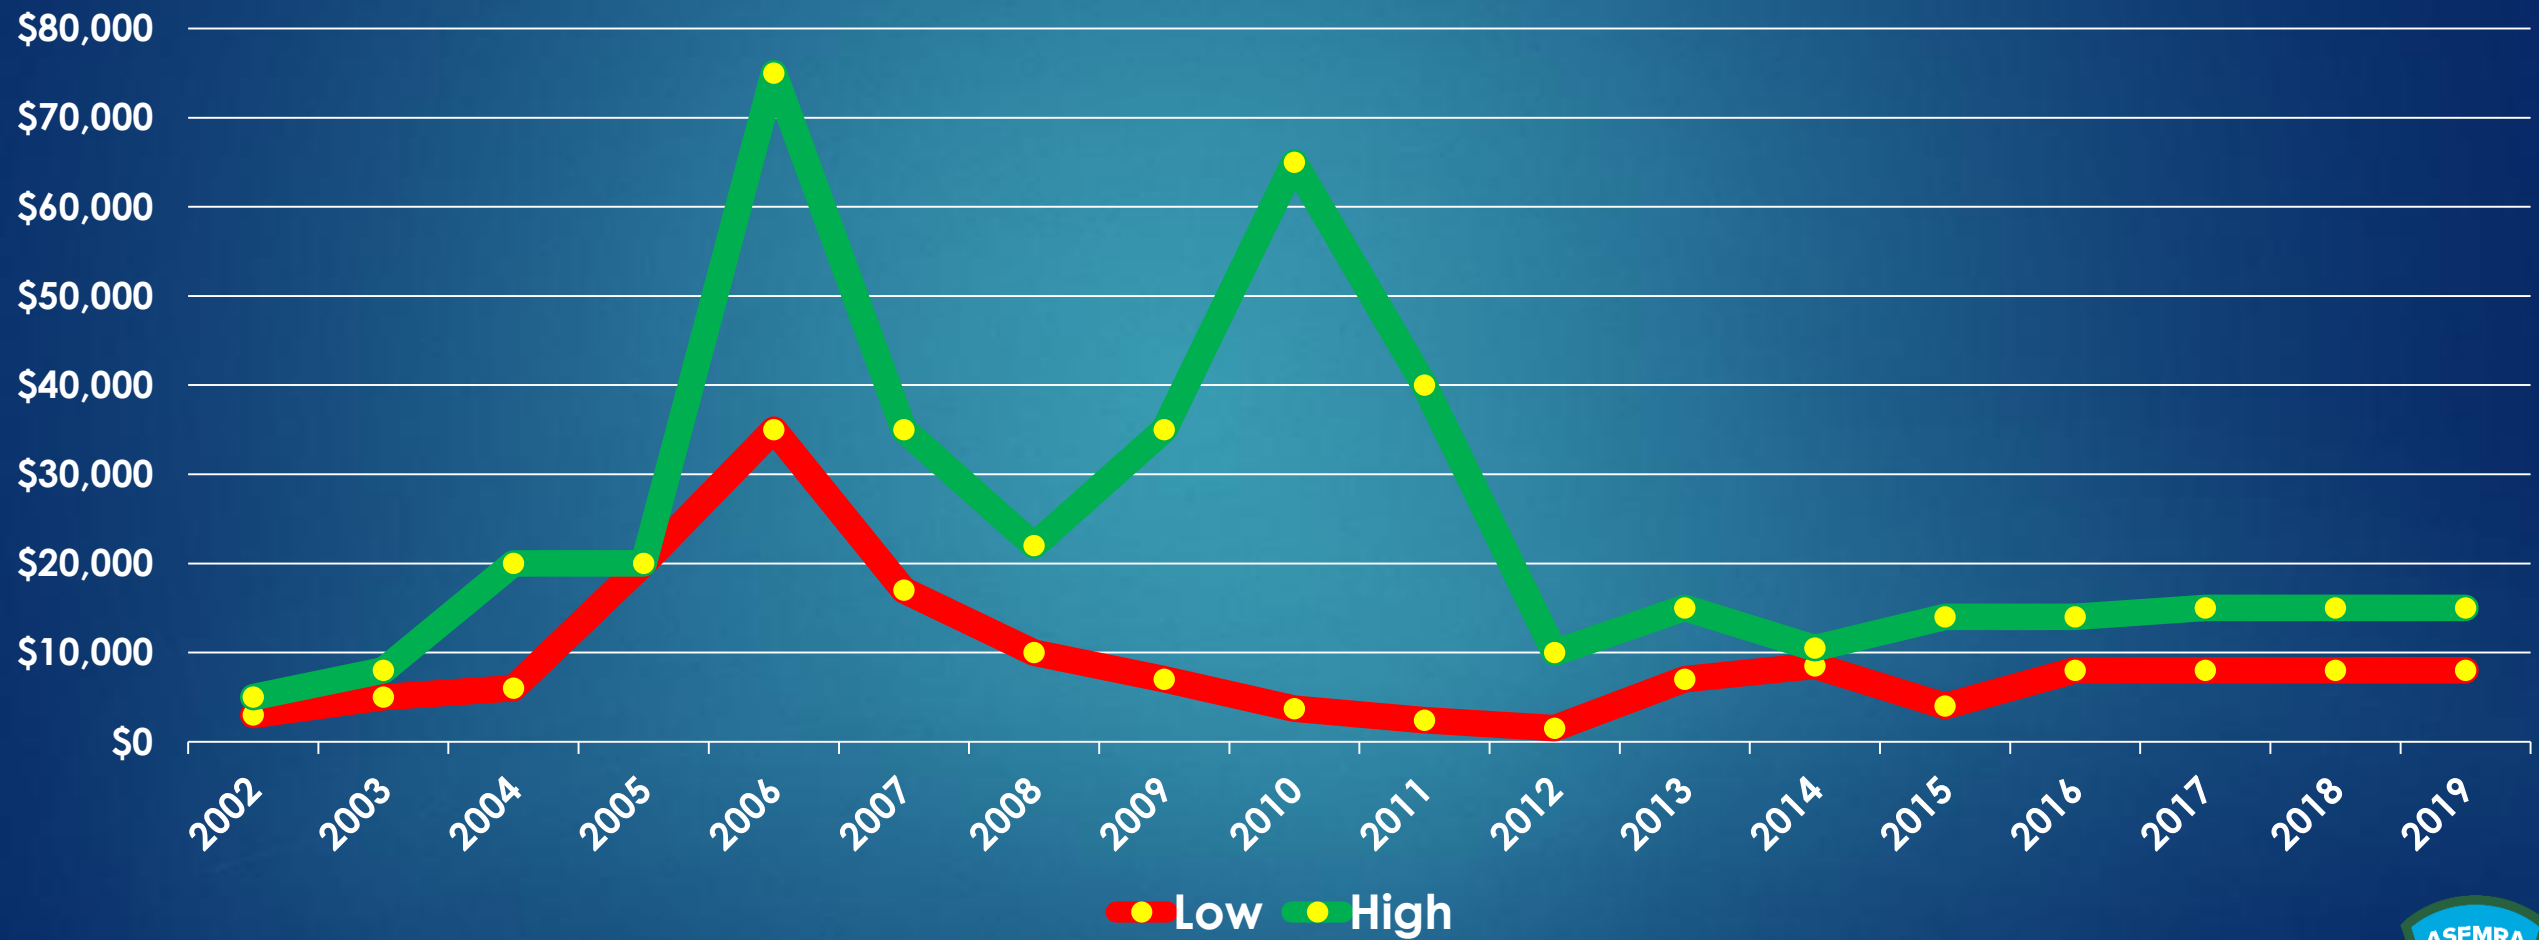

Central Arizona Irrigation District

Cash Rent/Acre

Central Arizona Irrigation District

Water Cost

Hohokam IDD

Sales Price/Acre

Hohokam IDD

Cash Rent/Acre