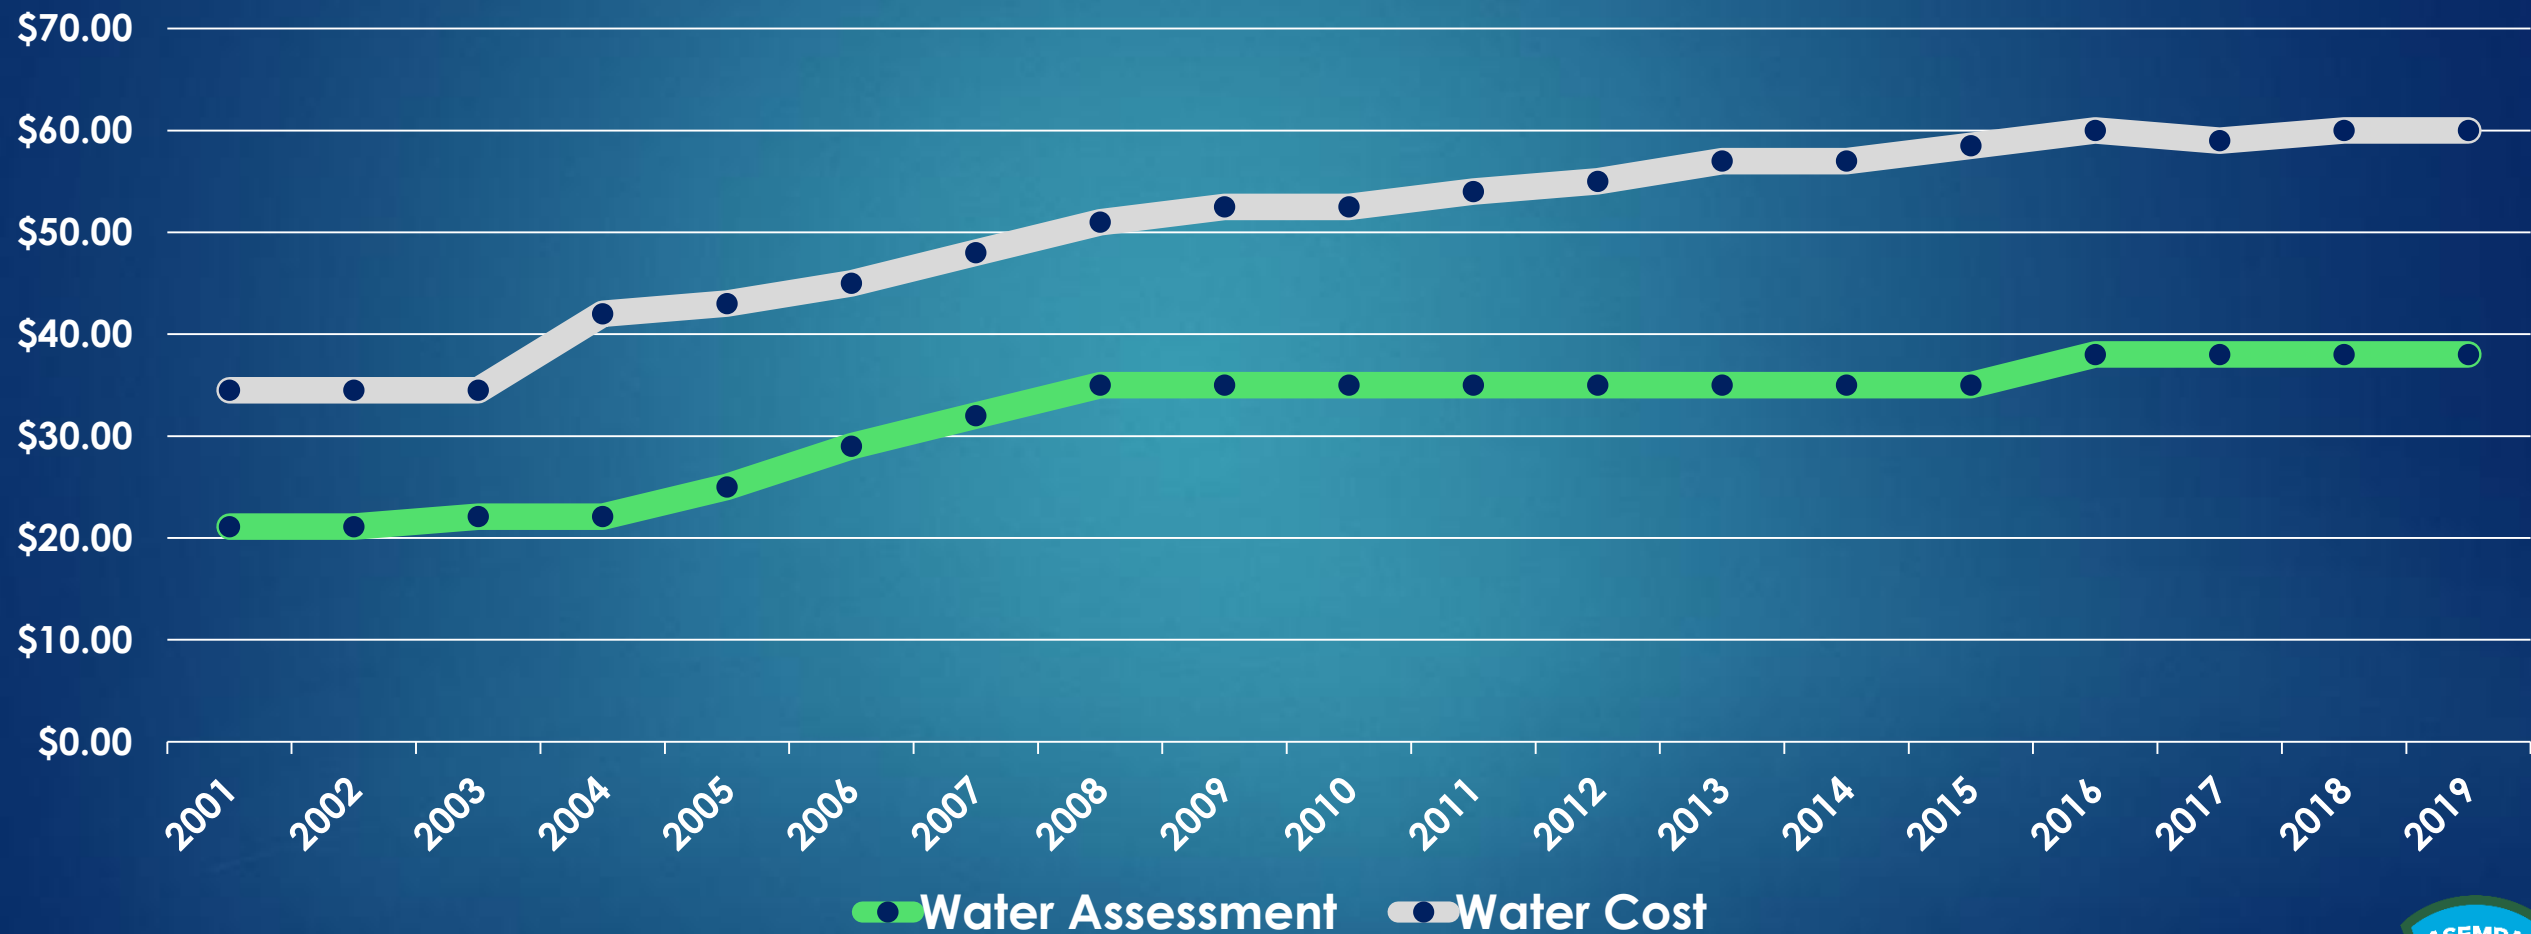

Central Arizona Irrigation District

Cash Rent/Acre

Central Arizona Irrigation District

Water Cost

Hohokam IDD

Sales Price/Acre

Hohokam IDD

Cash Rent/Acre