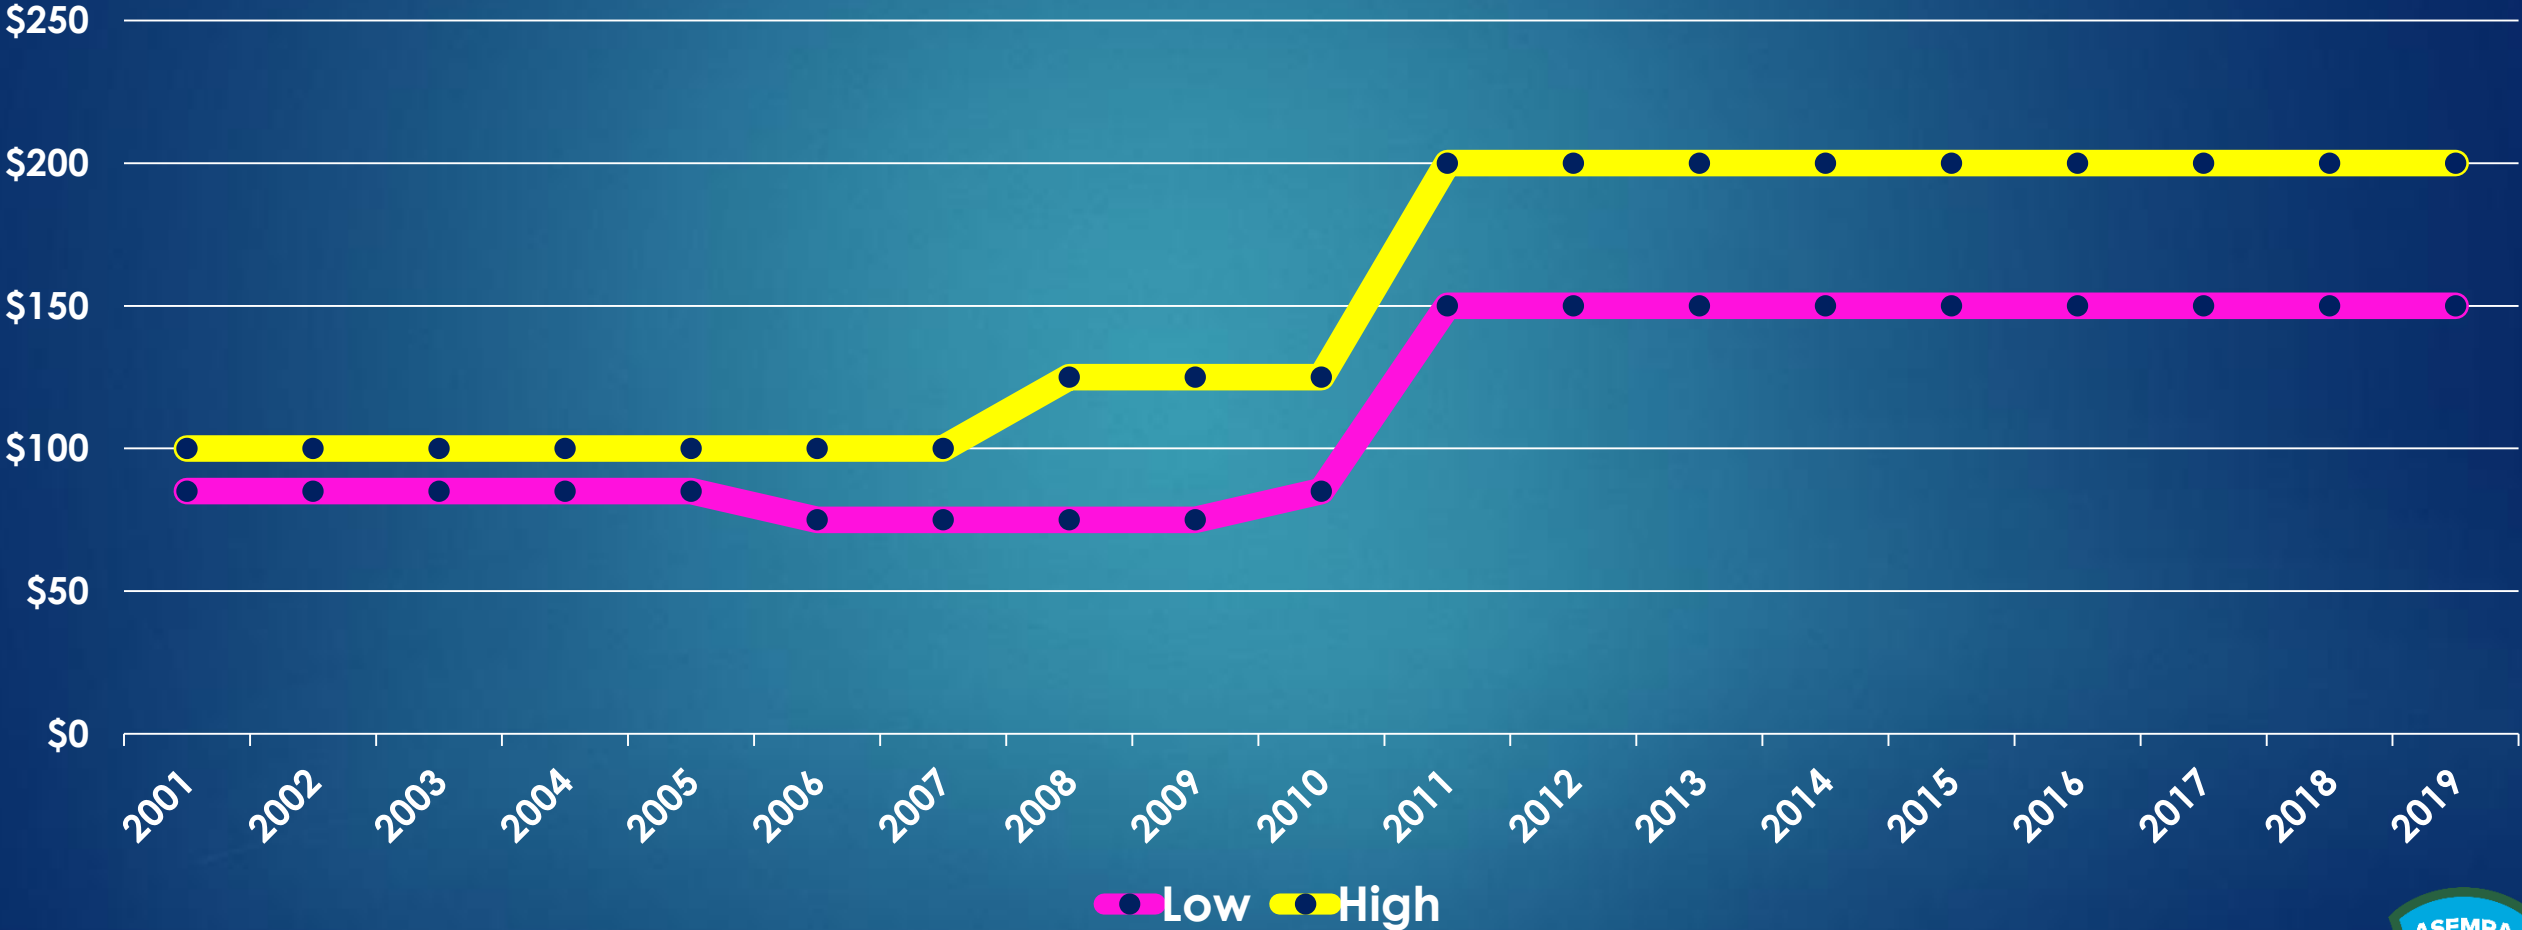

New Magma IDD

Cash Rent/Acre