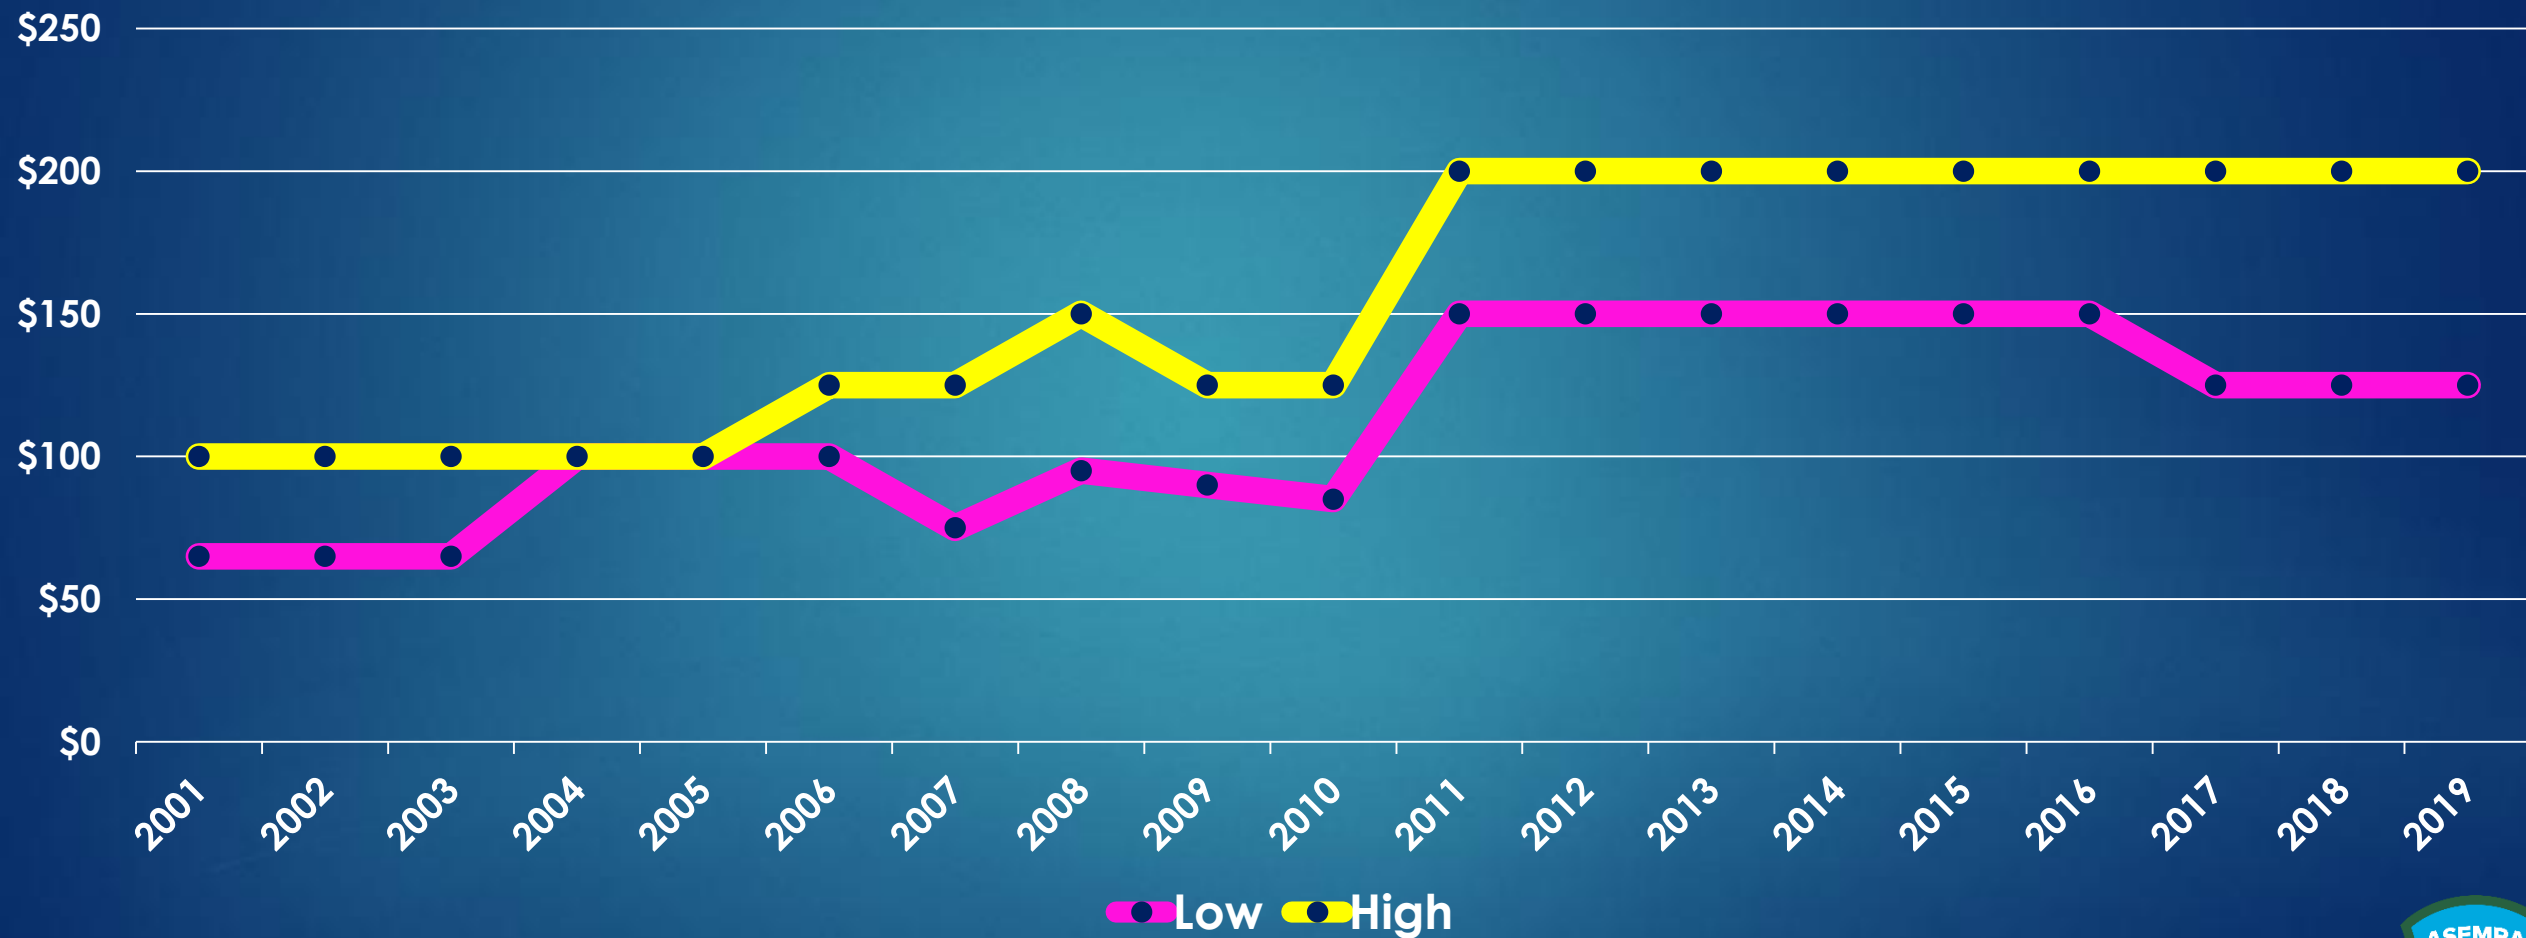

Central Arizona Irrigation District

Cash Rent/Acre

Central Arizona Irrigation District

Water Cost

Hohokam IDD

Sales Price/Acre

Hohokam IDD

Cash Rent/Acre