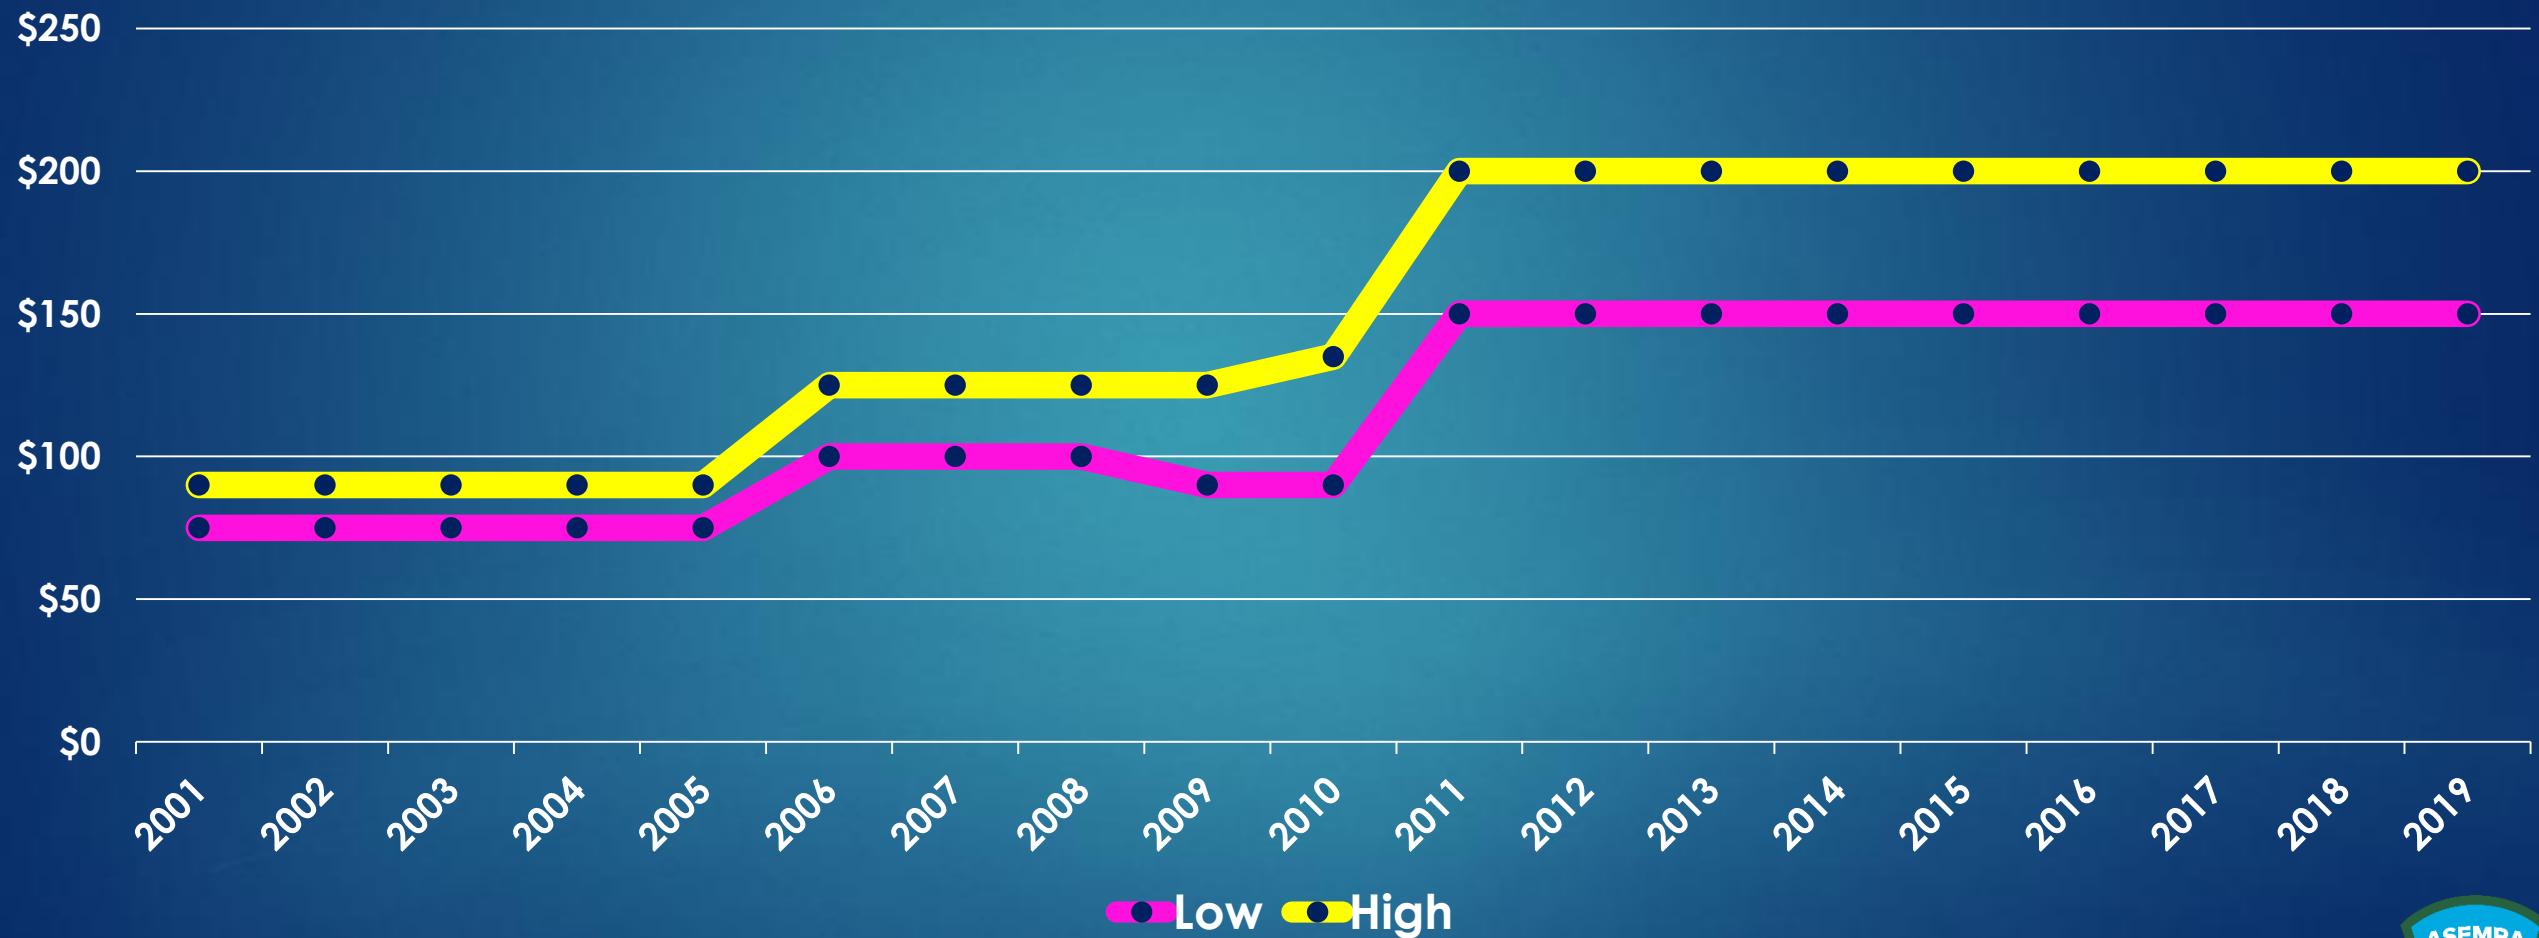

Central Arizona Irrigation District

Cash Rent/Acre

Central Arizona Irrigation District

Water Cost

Hohokam IDD

Sales Price/Acre

Hohokam IDD

Cash Rent/Acre