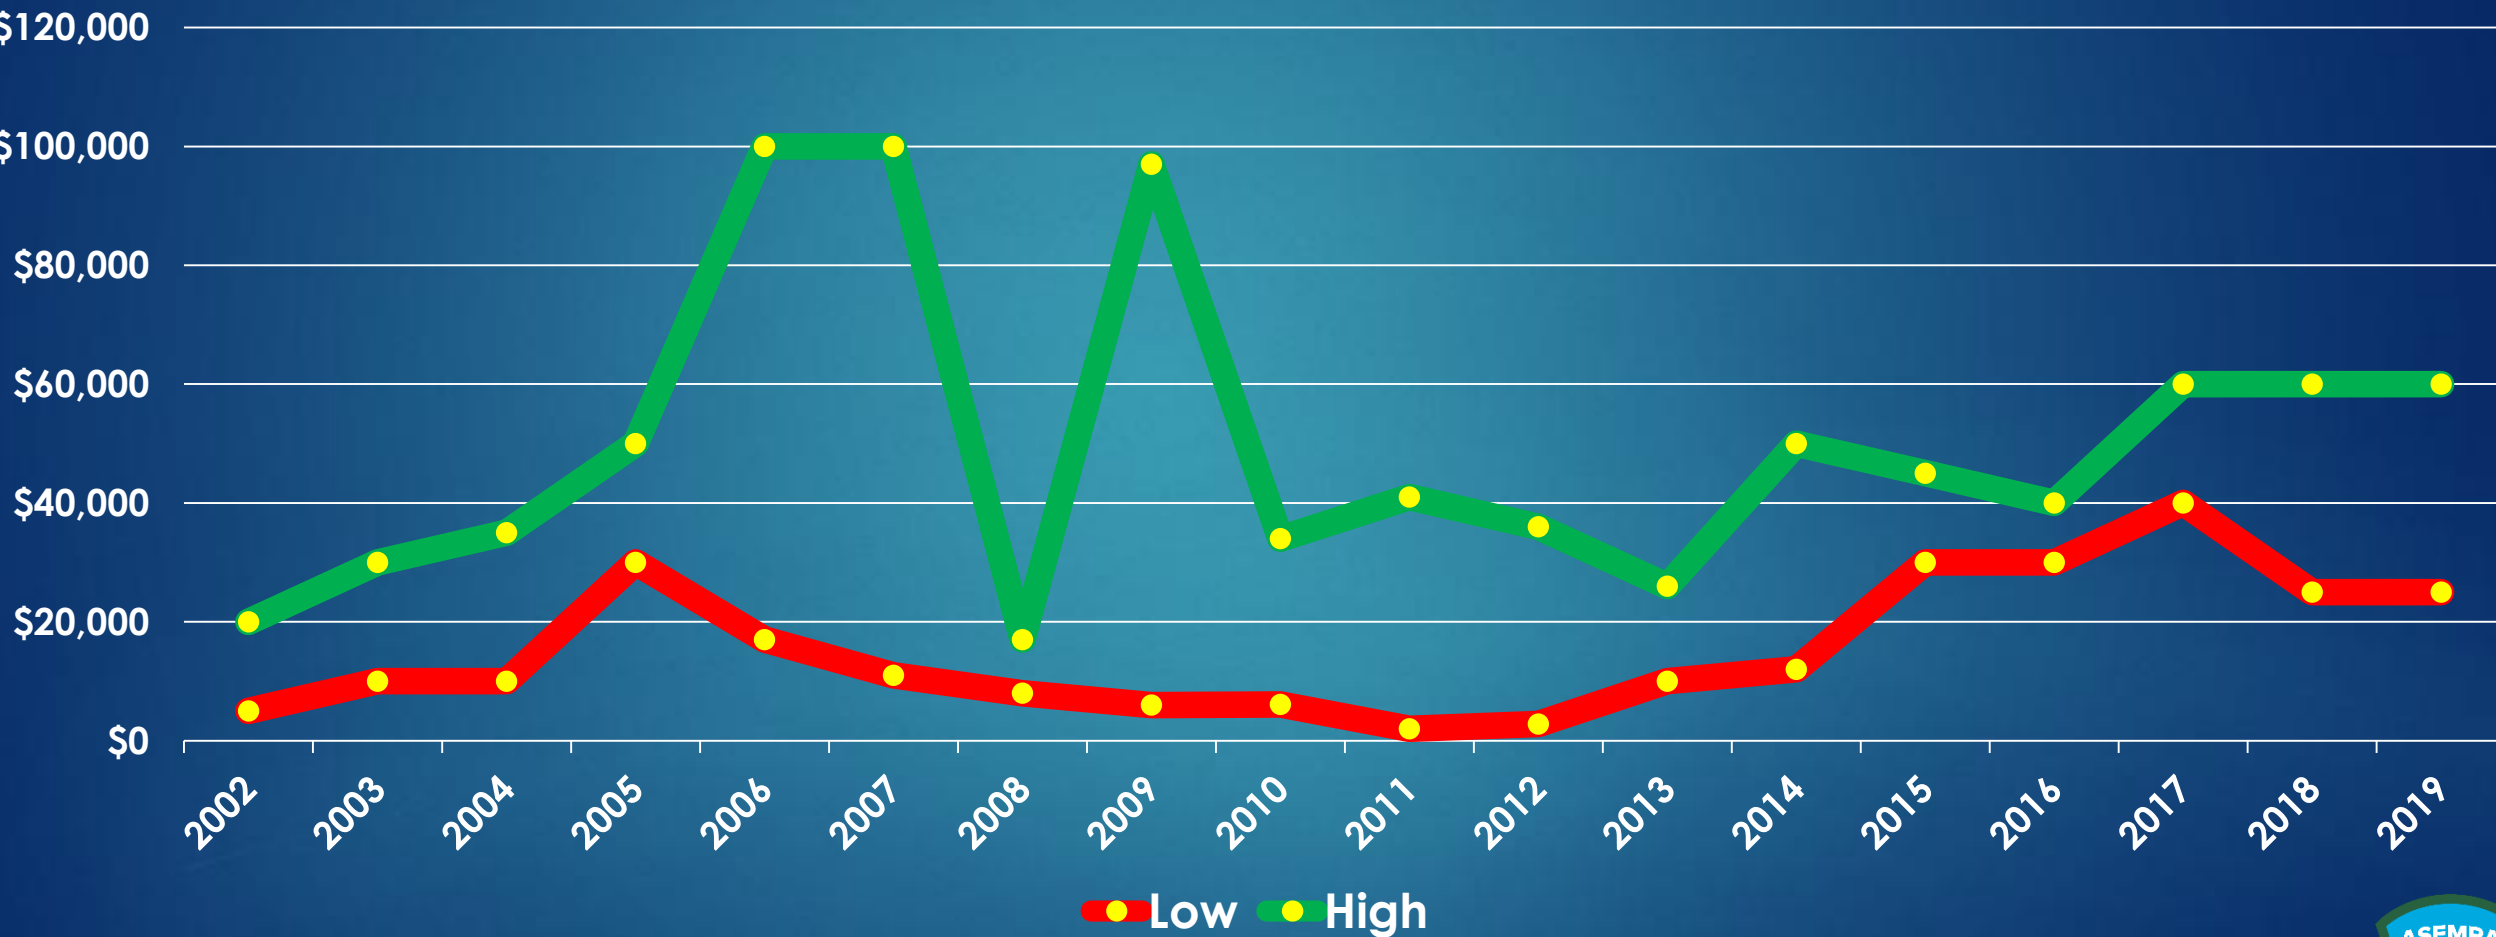

New Magma IDD

Sales Price/Acre