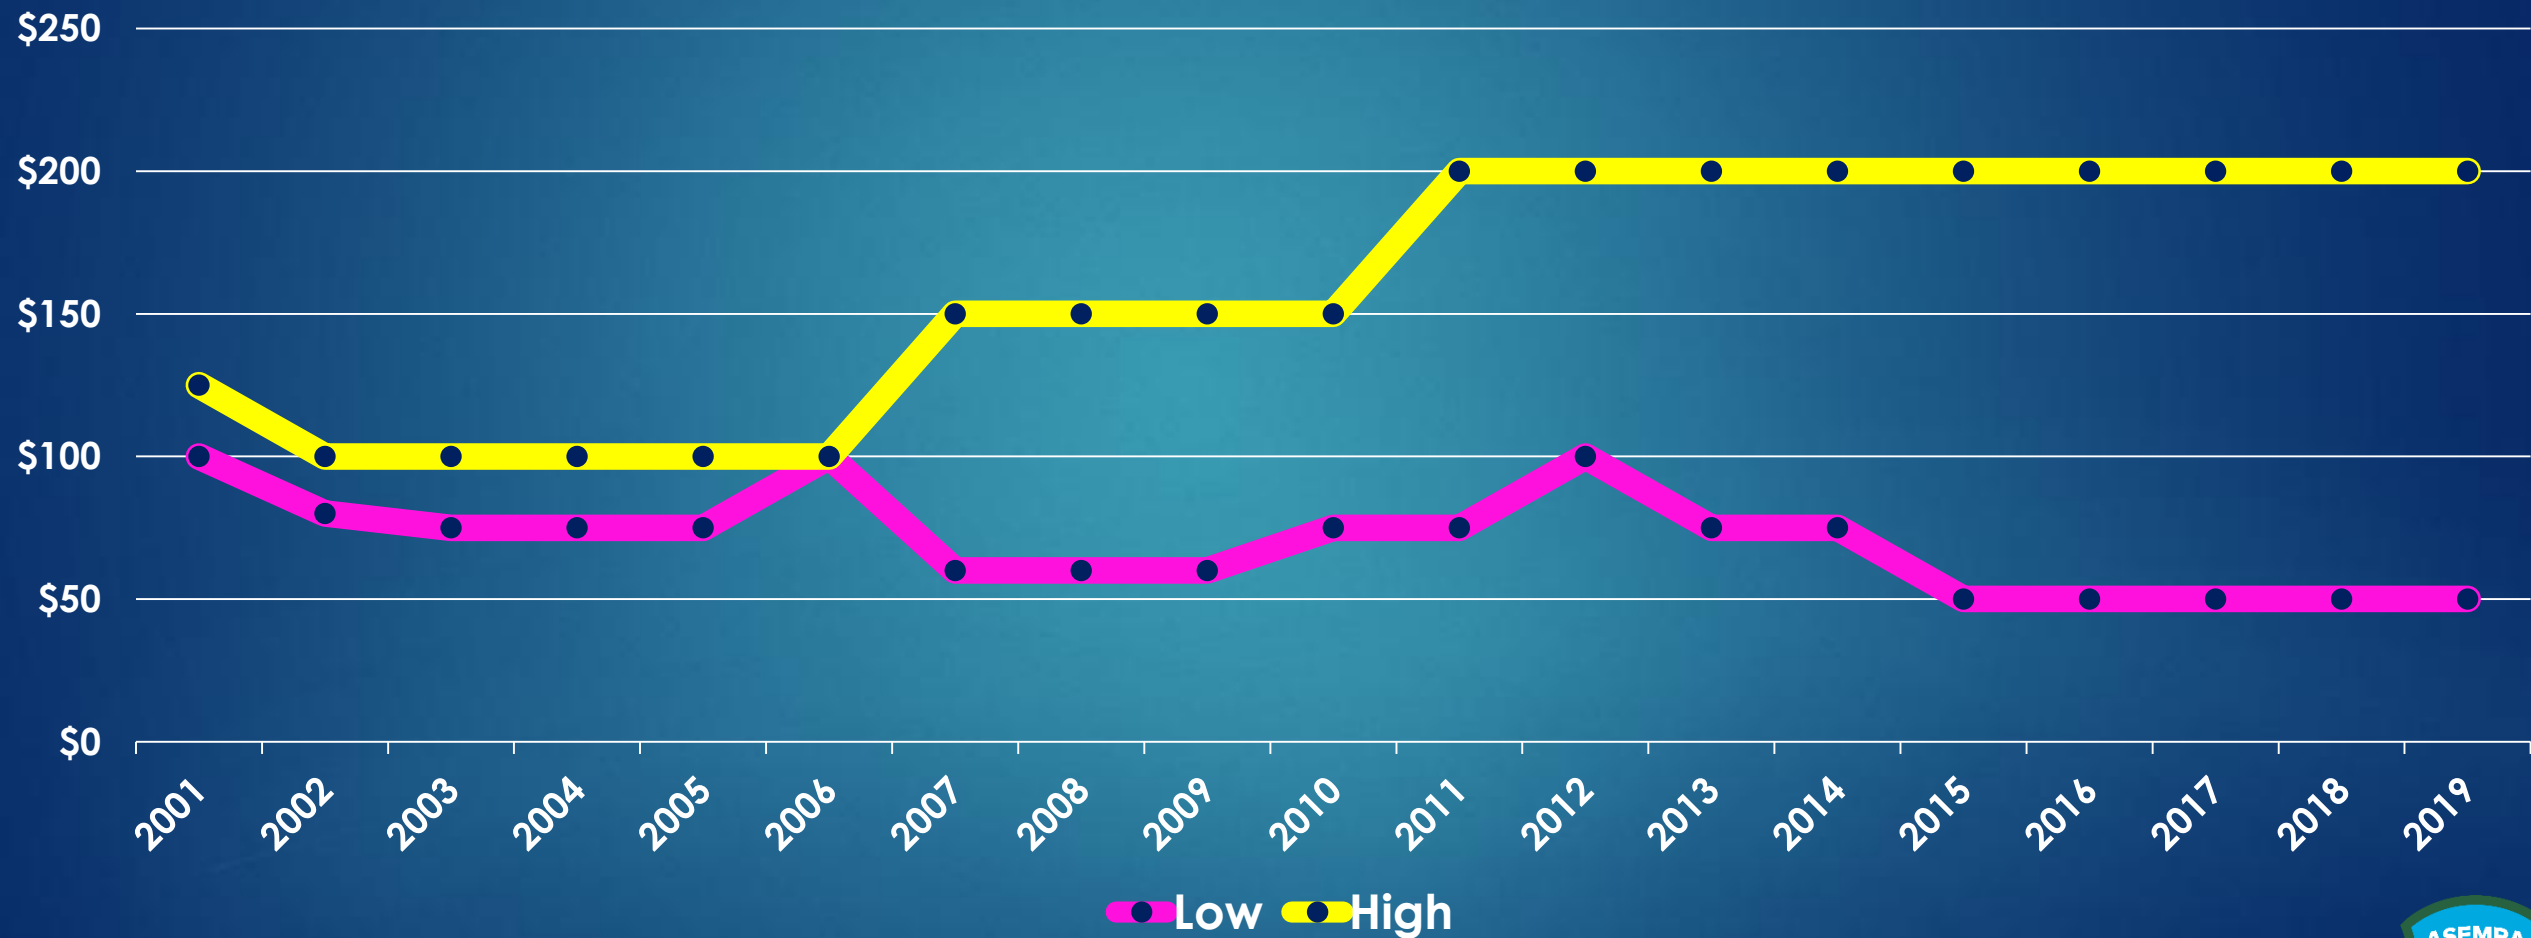

San Carlos IDD

Cash Rent/Acre