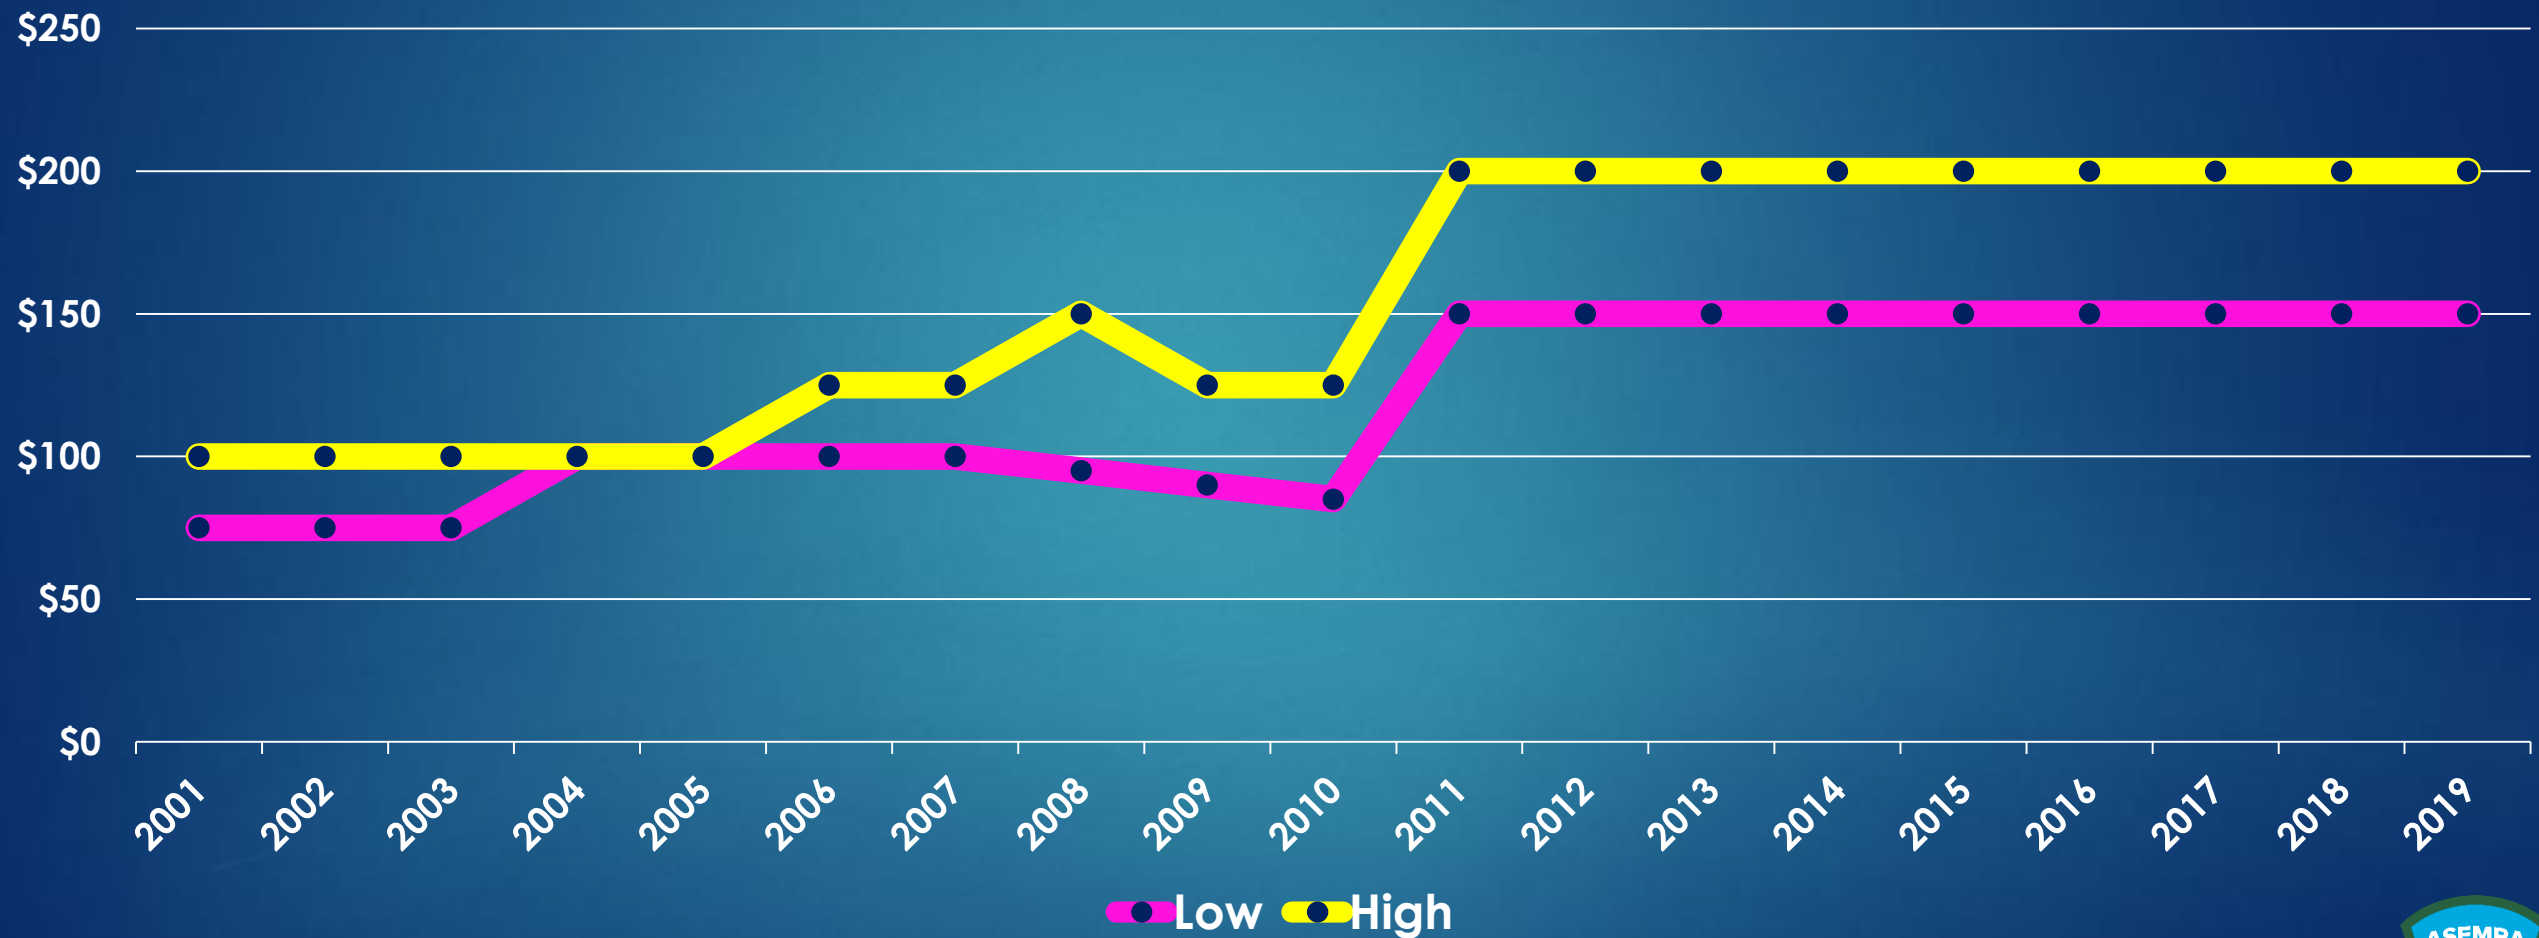

Hohokam IDD

Water Cost

Maricopa Stanfield IDD

Sales Price/Acre

Maricopa Stanfield IDD

Cash Rent/Acre

Maricopa Stanfield IDD

Water Cost