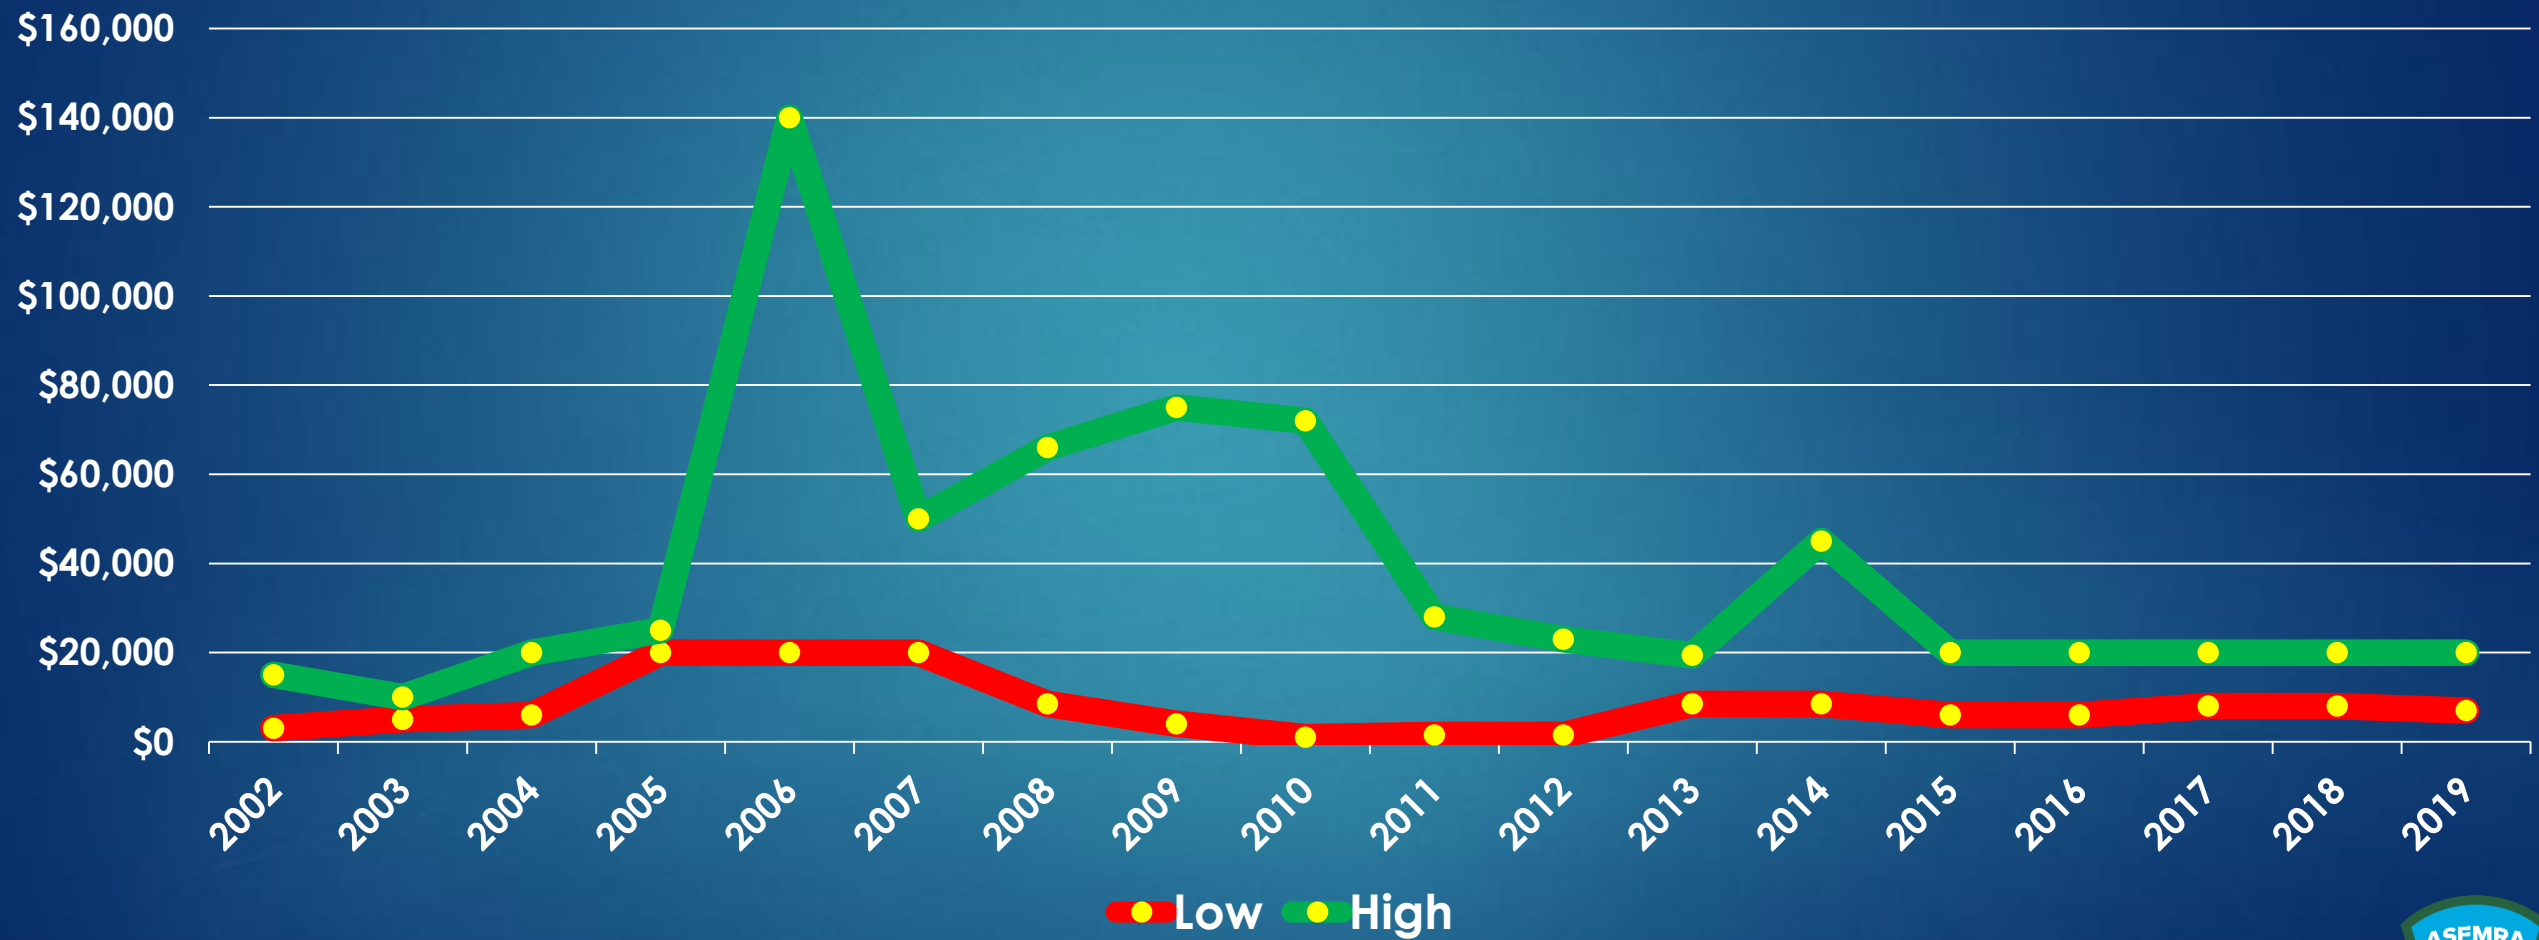

San Carlos IDD

Sales Price/Acre