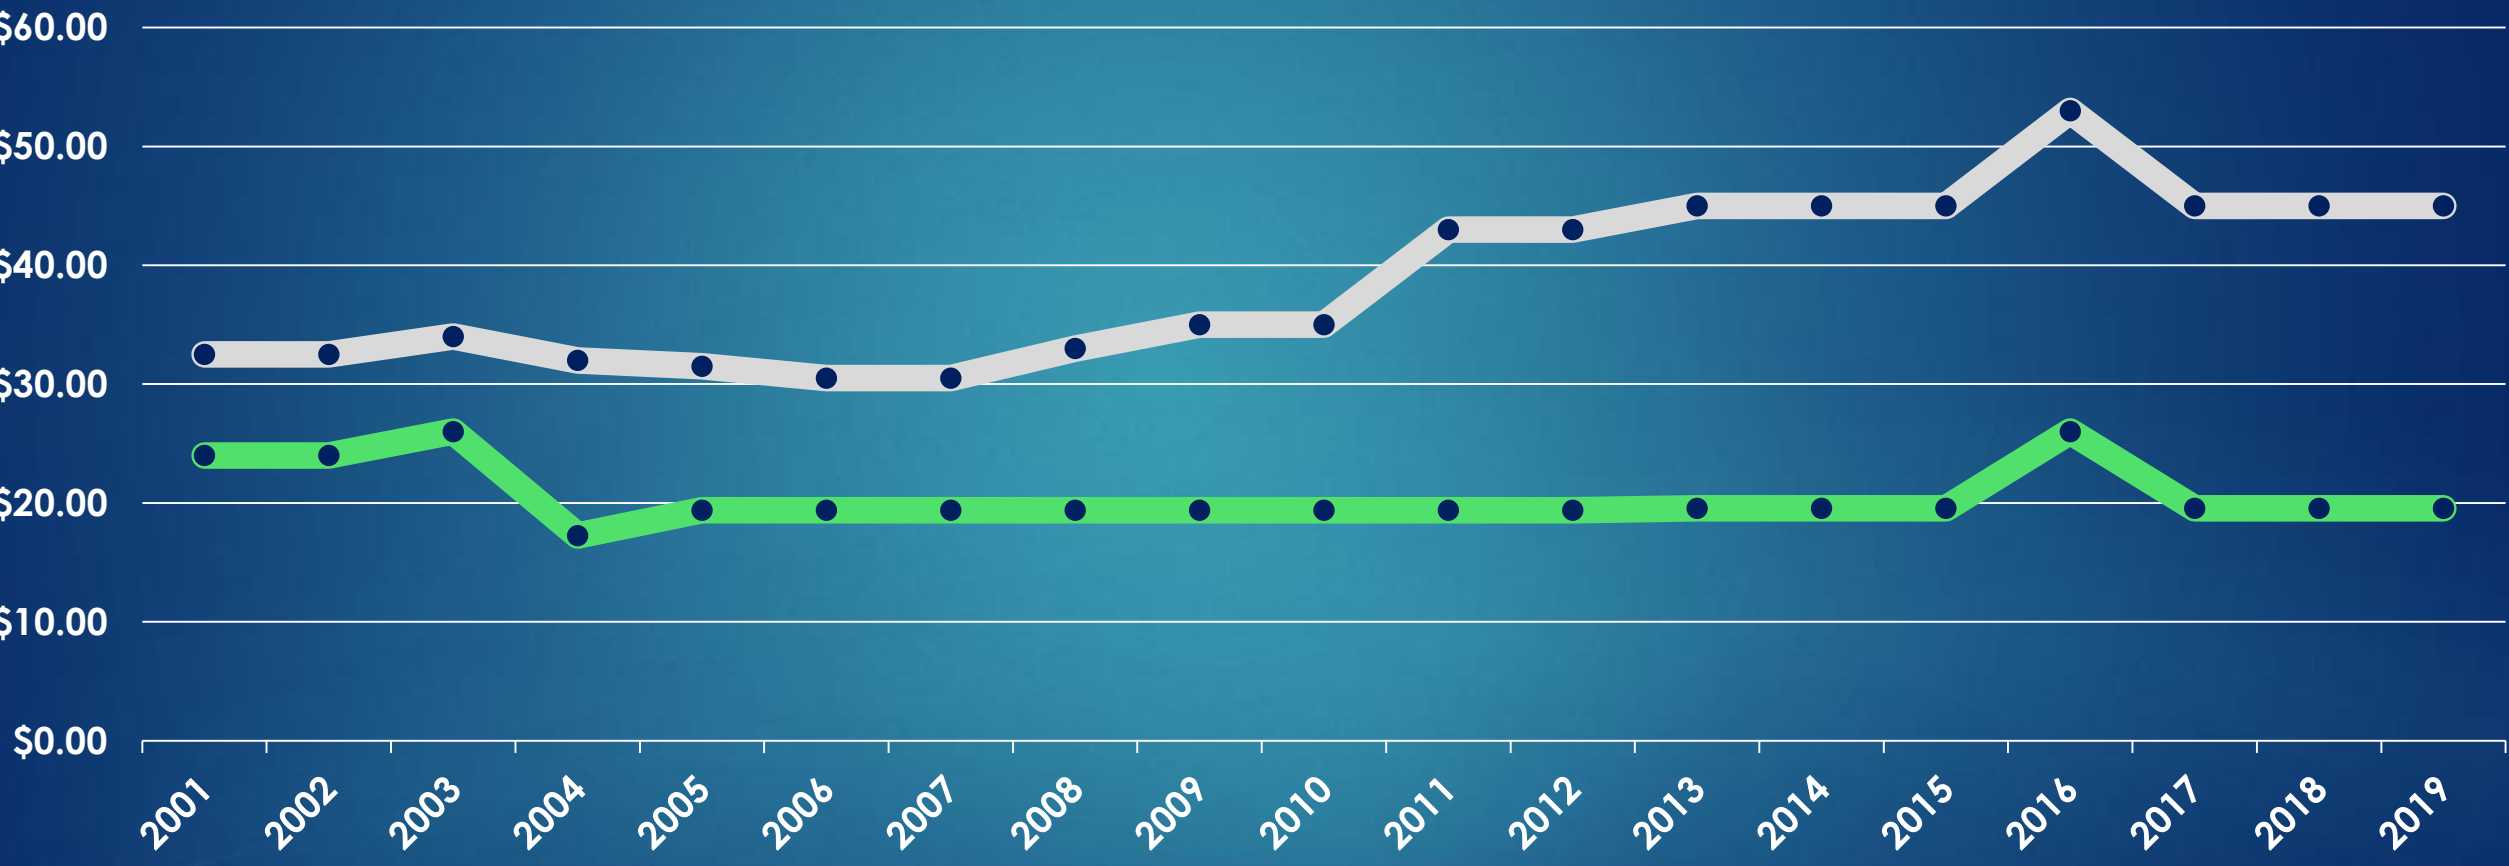

New Magma IDD

Sales Price/Acre

New Magma IDD

Cash Rent/Acre

New Magma IDD

Water Cost

Water Assessment Water Cost

San Carlos IDD