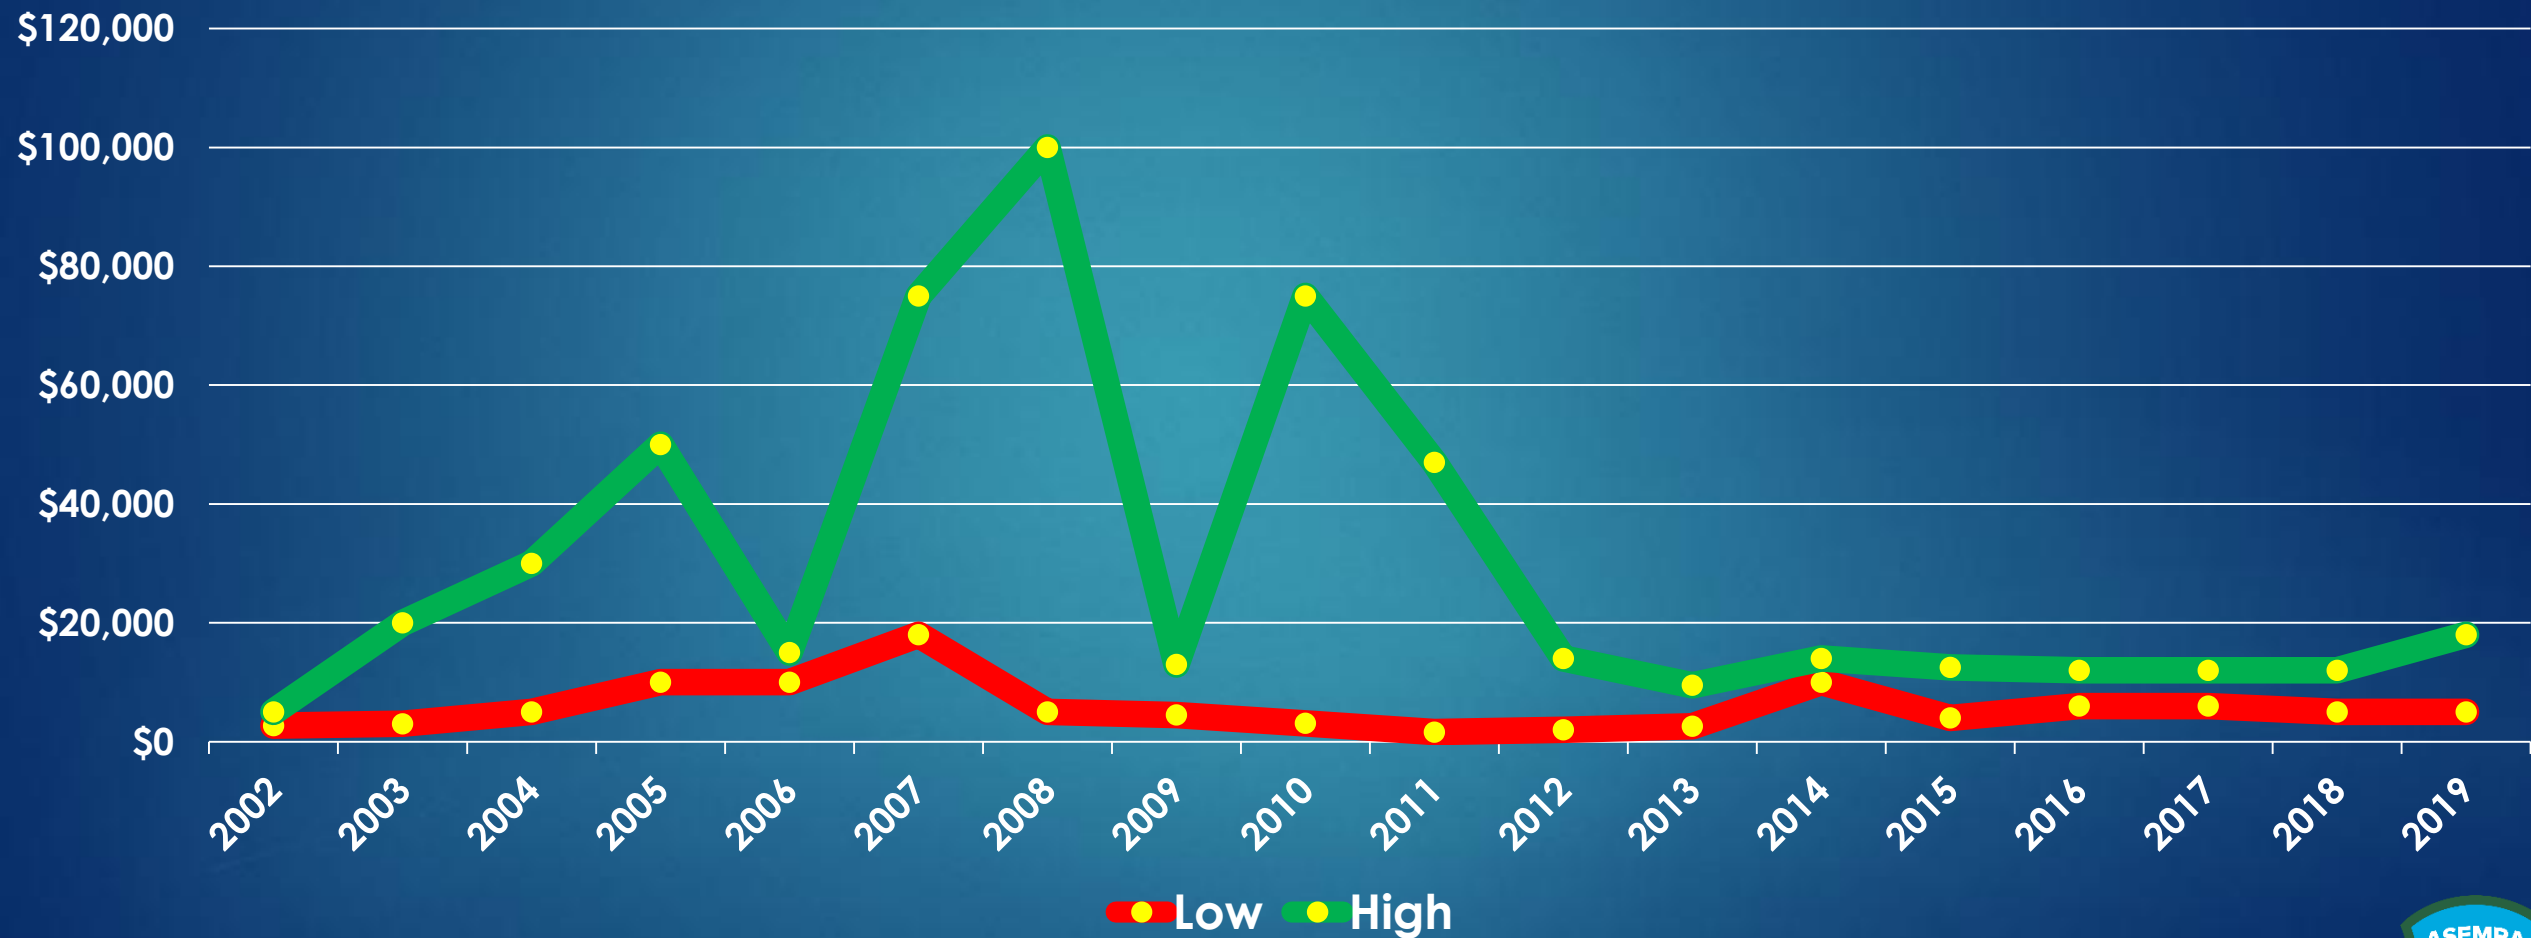

Maricopa Stanfield IDD

Sales Price/Acre