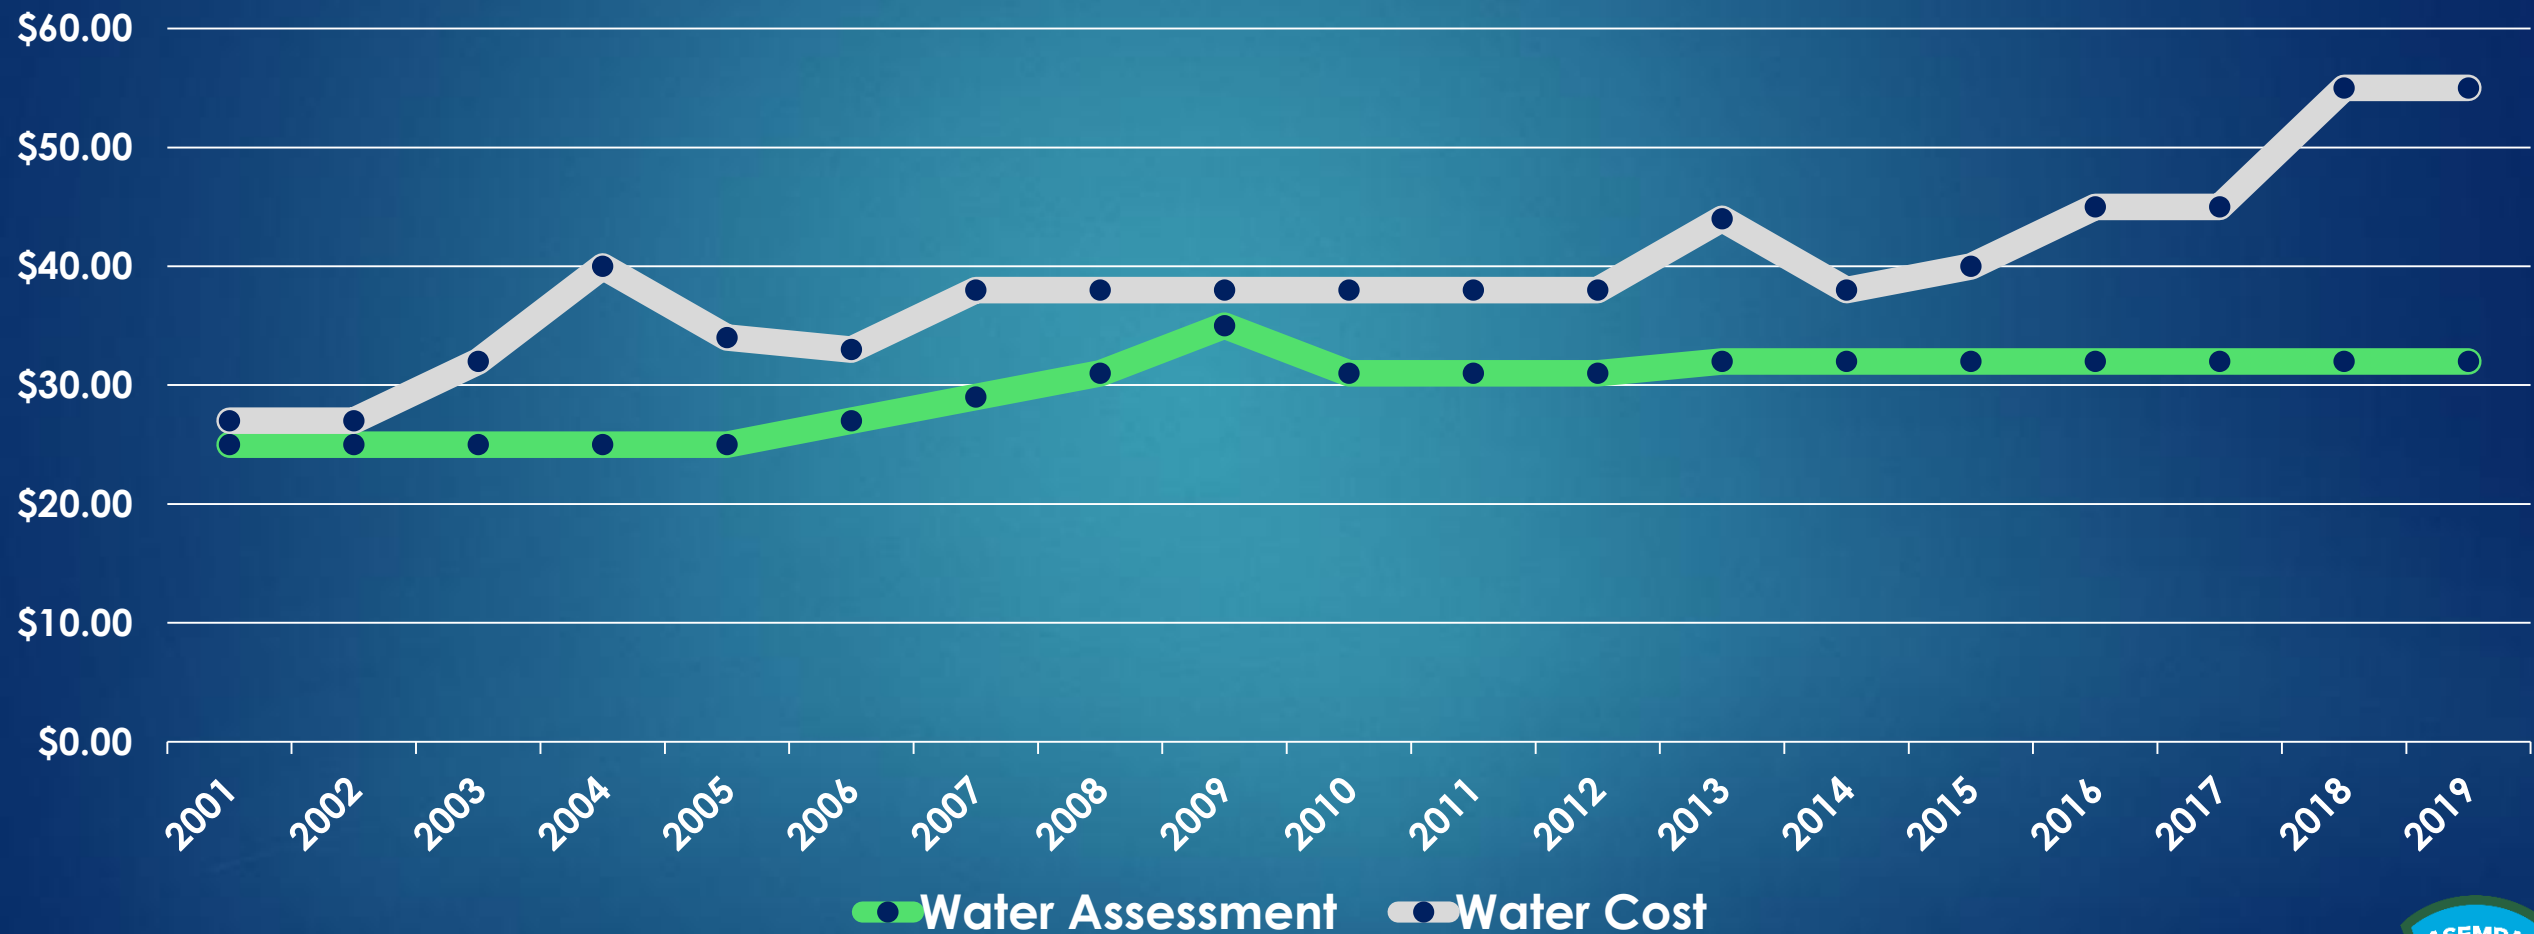

Hohokam IDD

Water Cost