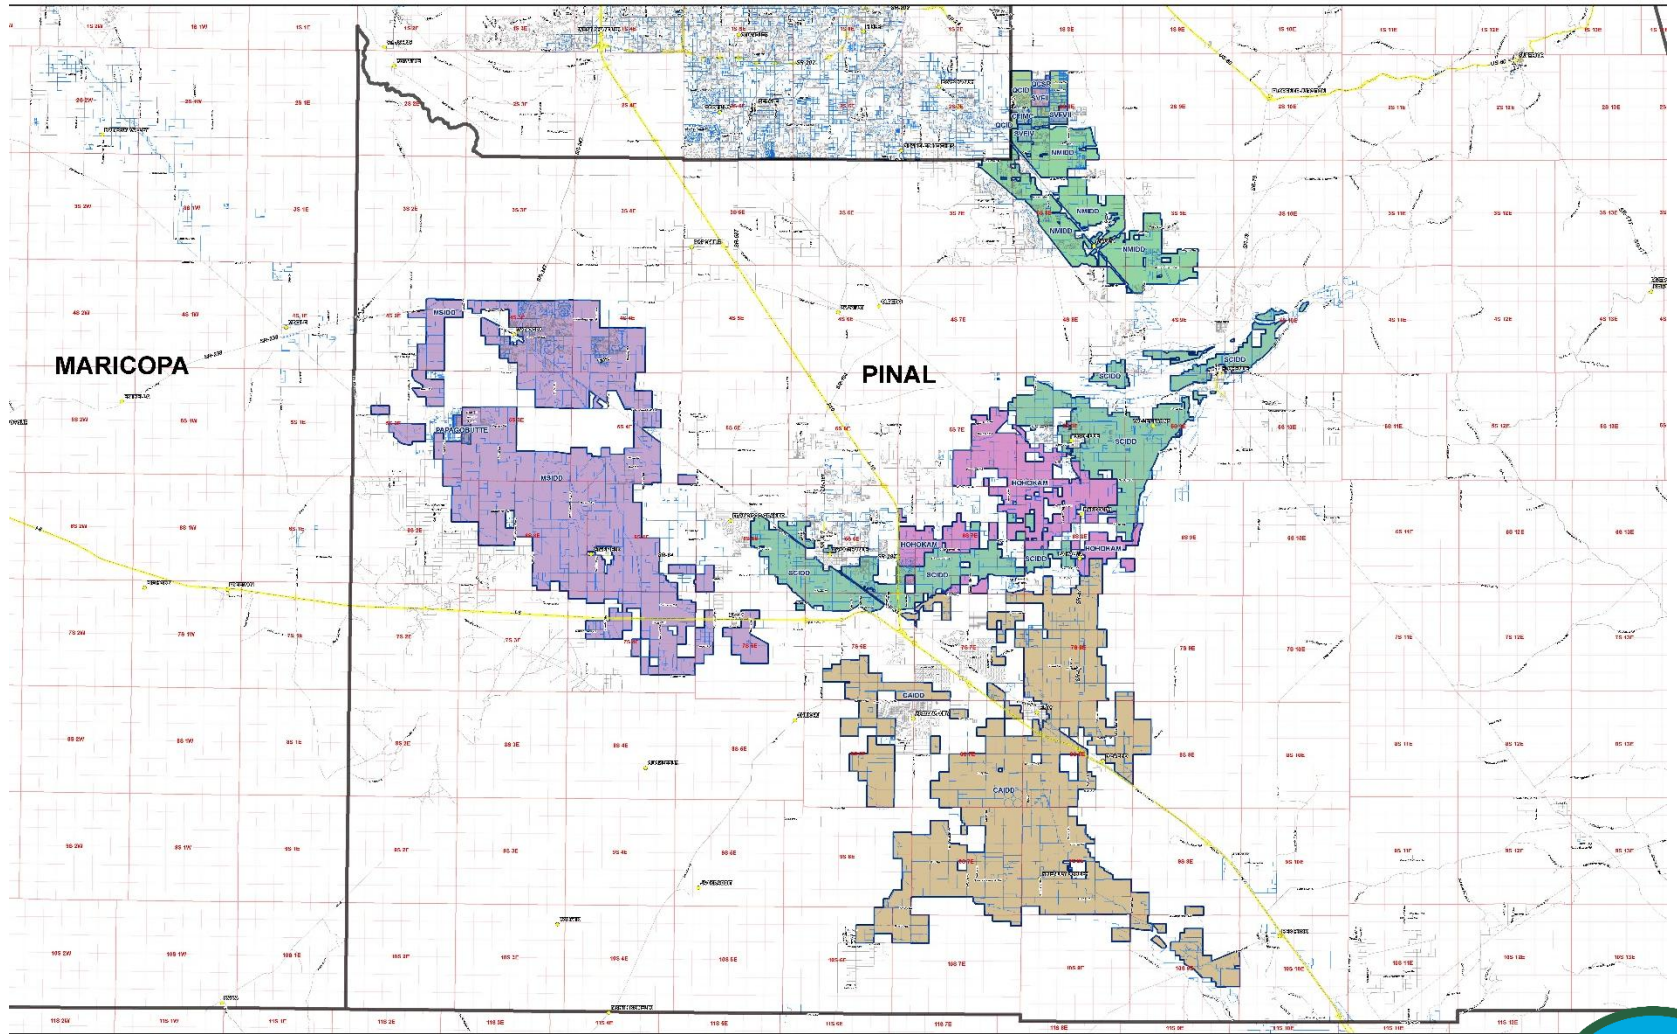

Pinal County Irrigation Districts