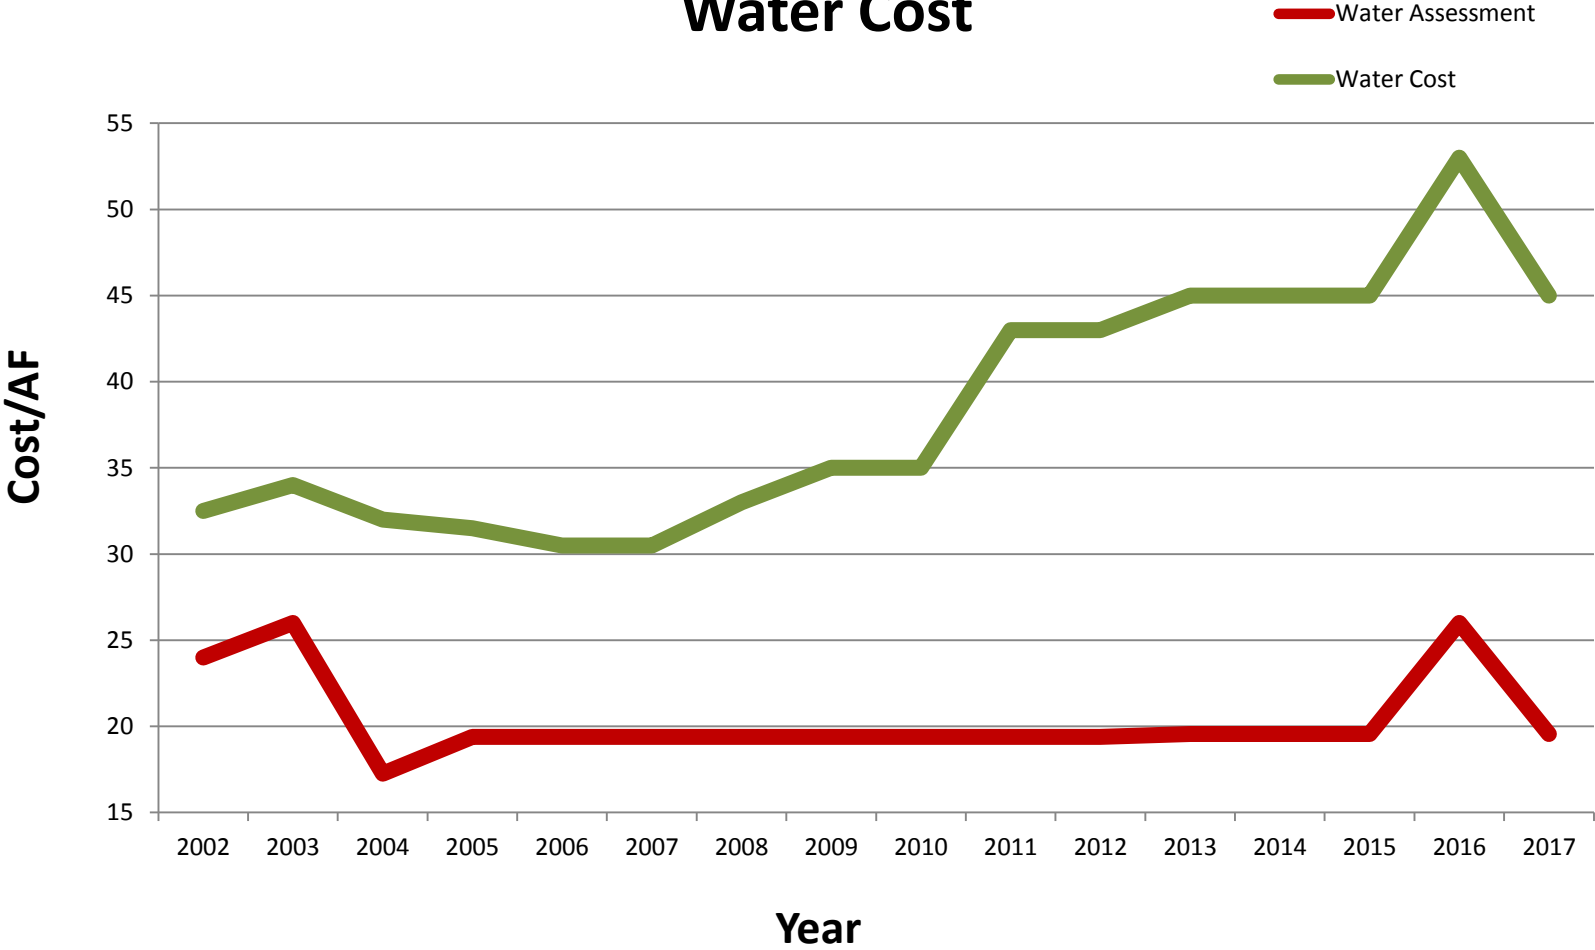

New Magma Irrigation District

Water Cost