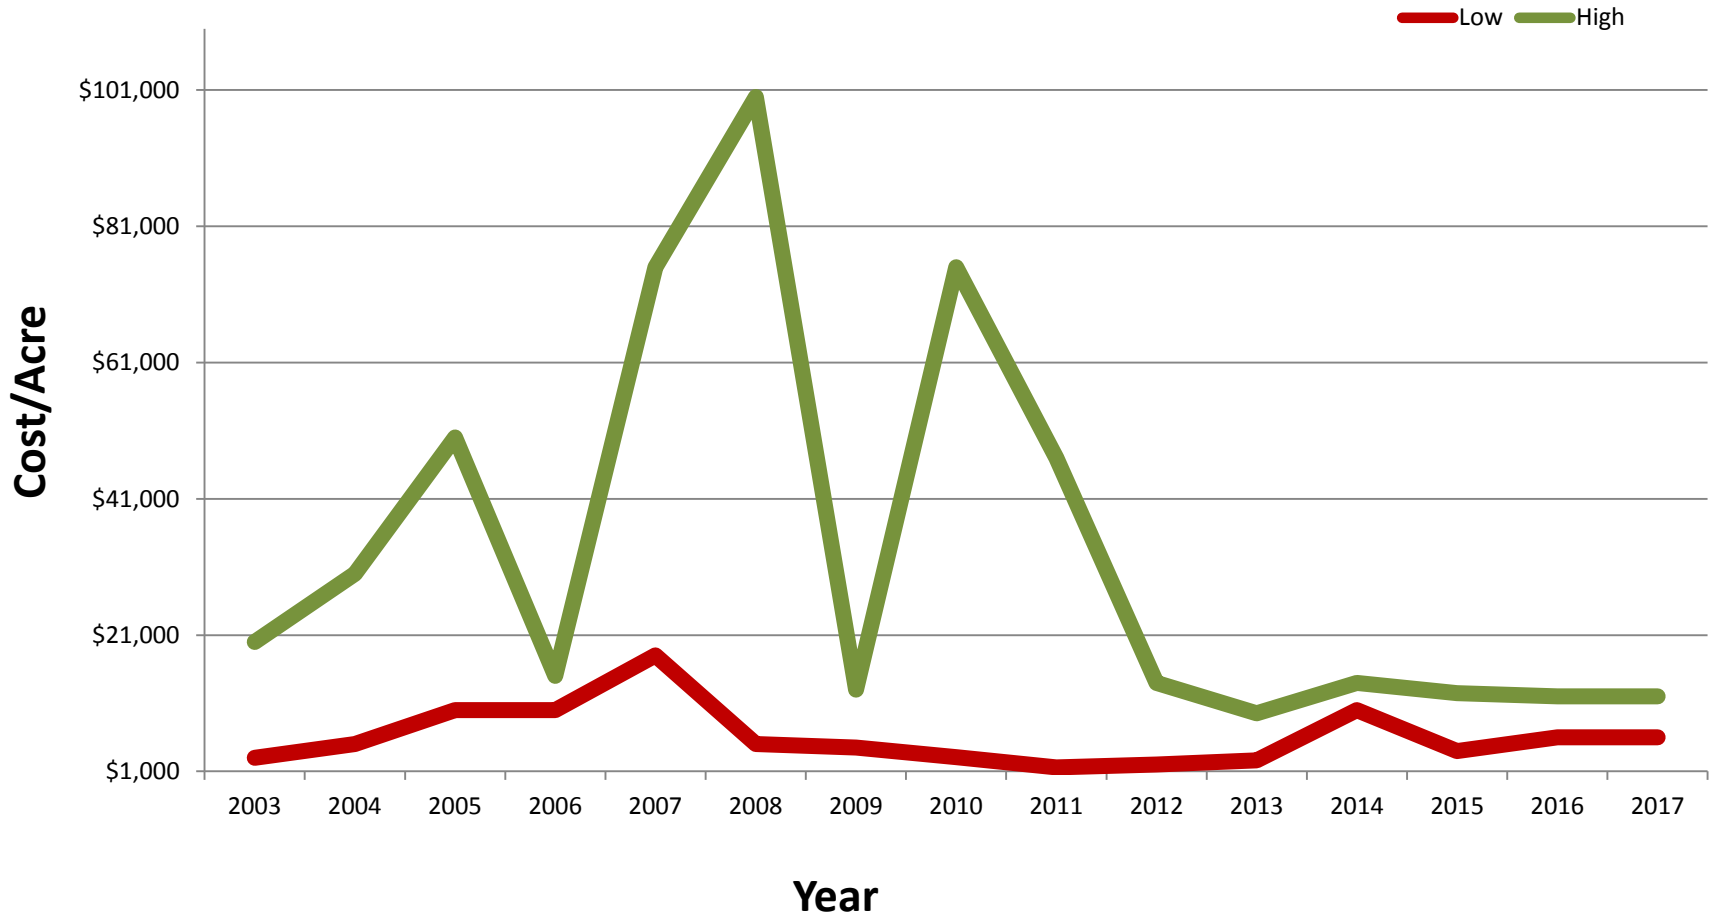

Maricopa Stanfield District

Sale Price/Acre