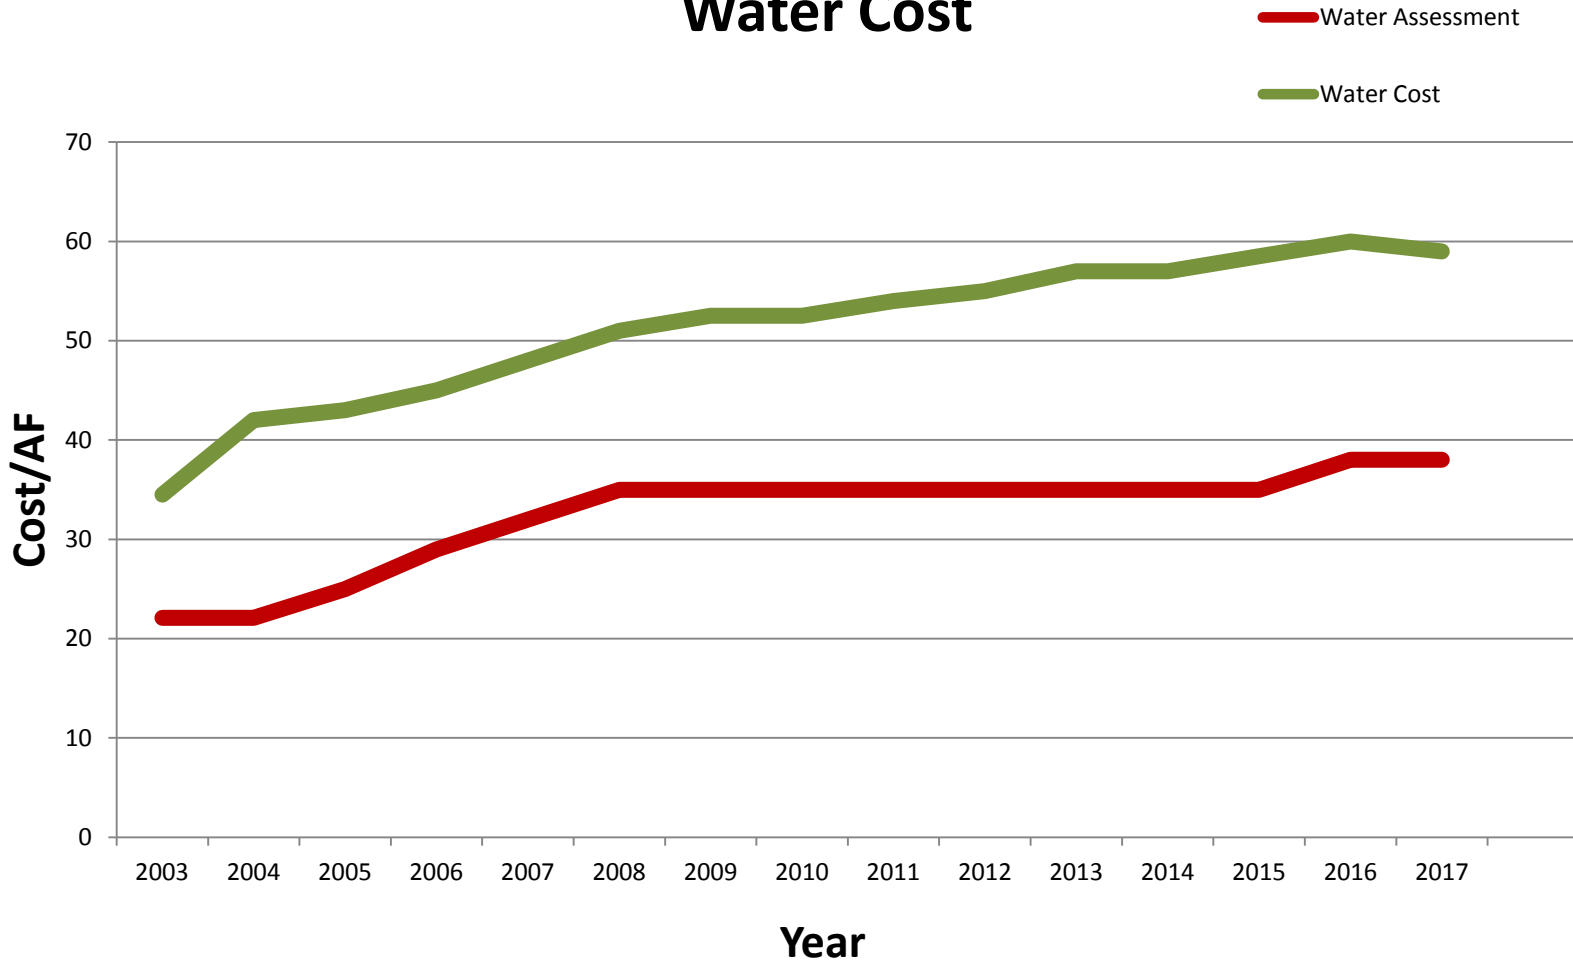

Central Arizona District

Water Cost

Hohokam District

Sale Price/Acre

Hohokam District

Annual Cash Rents

Hohokam District

Water Cost