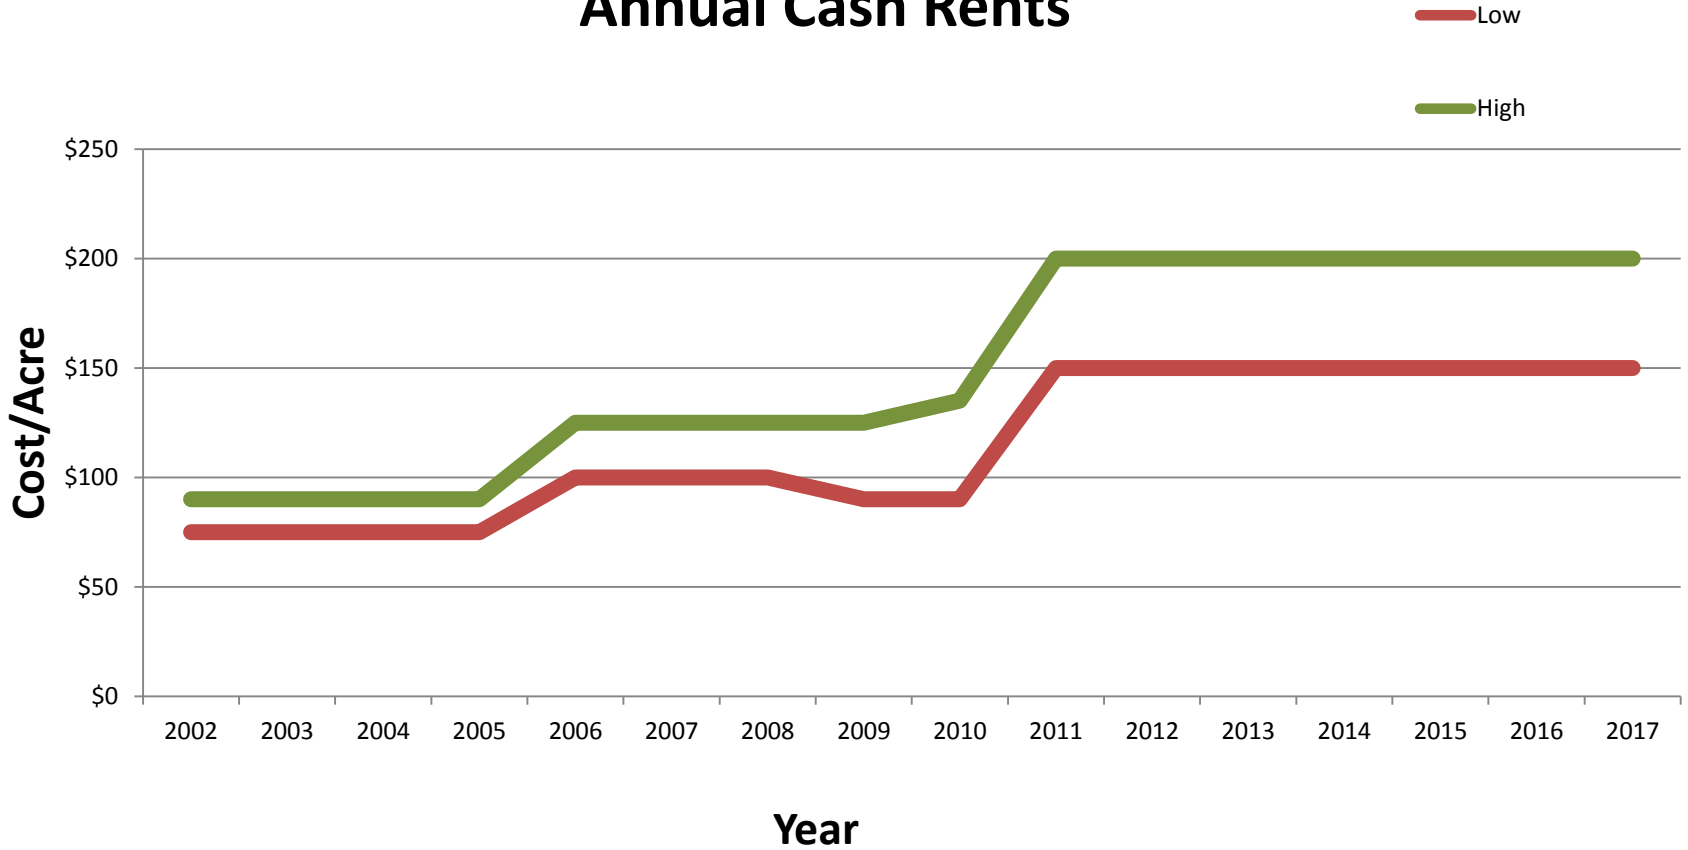

Central Arizona District

Water Cost

Hohokam District

Sale Price/Acre

Hohokam District

Annual Cash Rents

Hohokam District

Water Cost