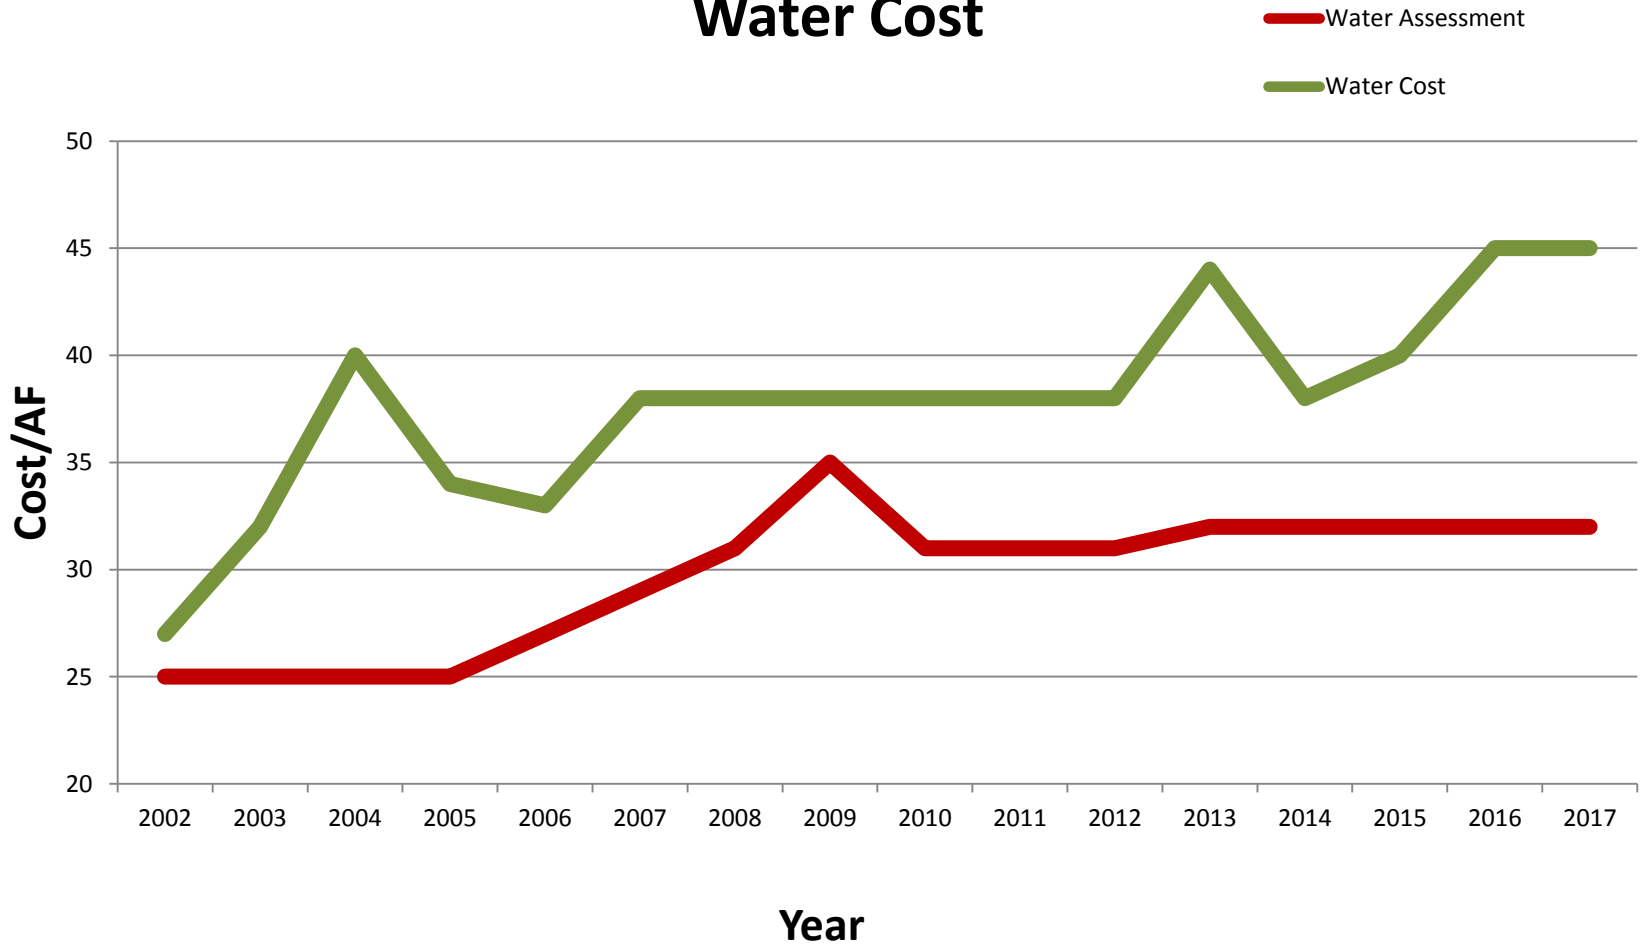

Central Arizona District

Water Cost

Hohokam District

Sale Price/Acre

Hohokam District

Annual Cash Rents

Hohokam District

Water Cost