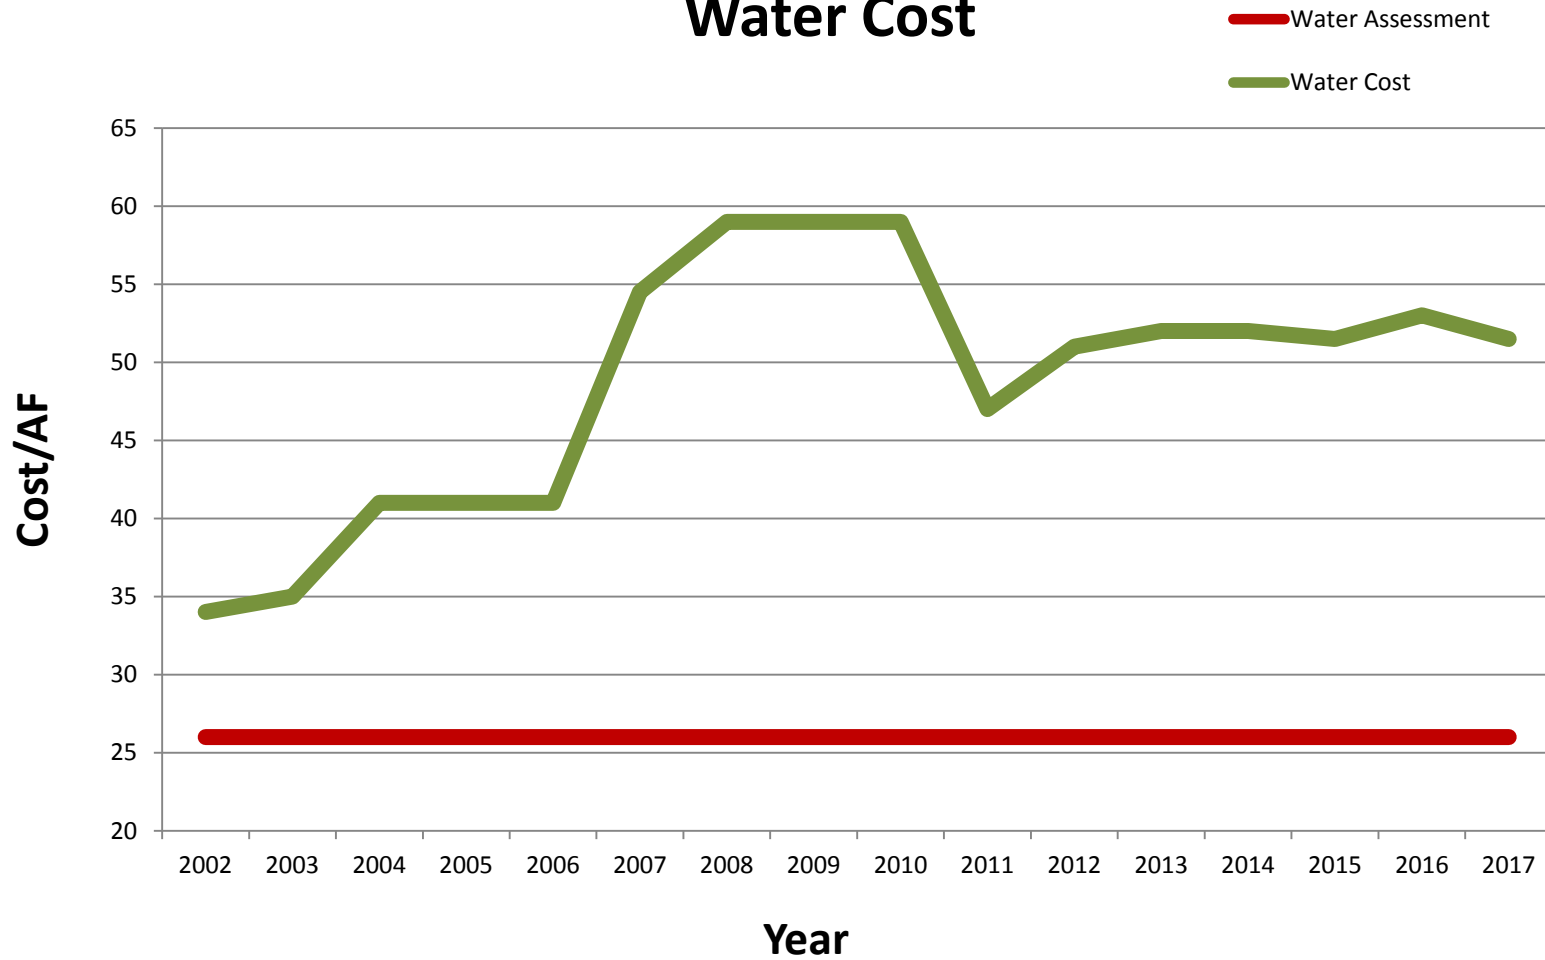

Maricopa Stanfield District

Water Cost