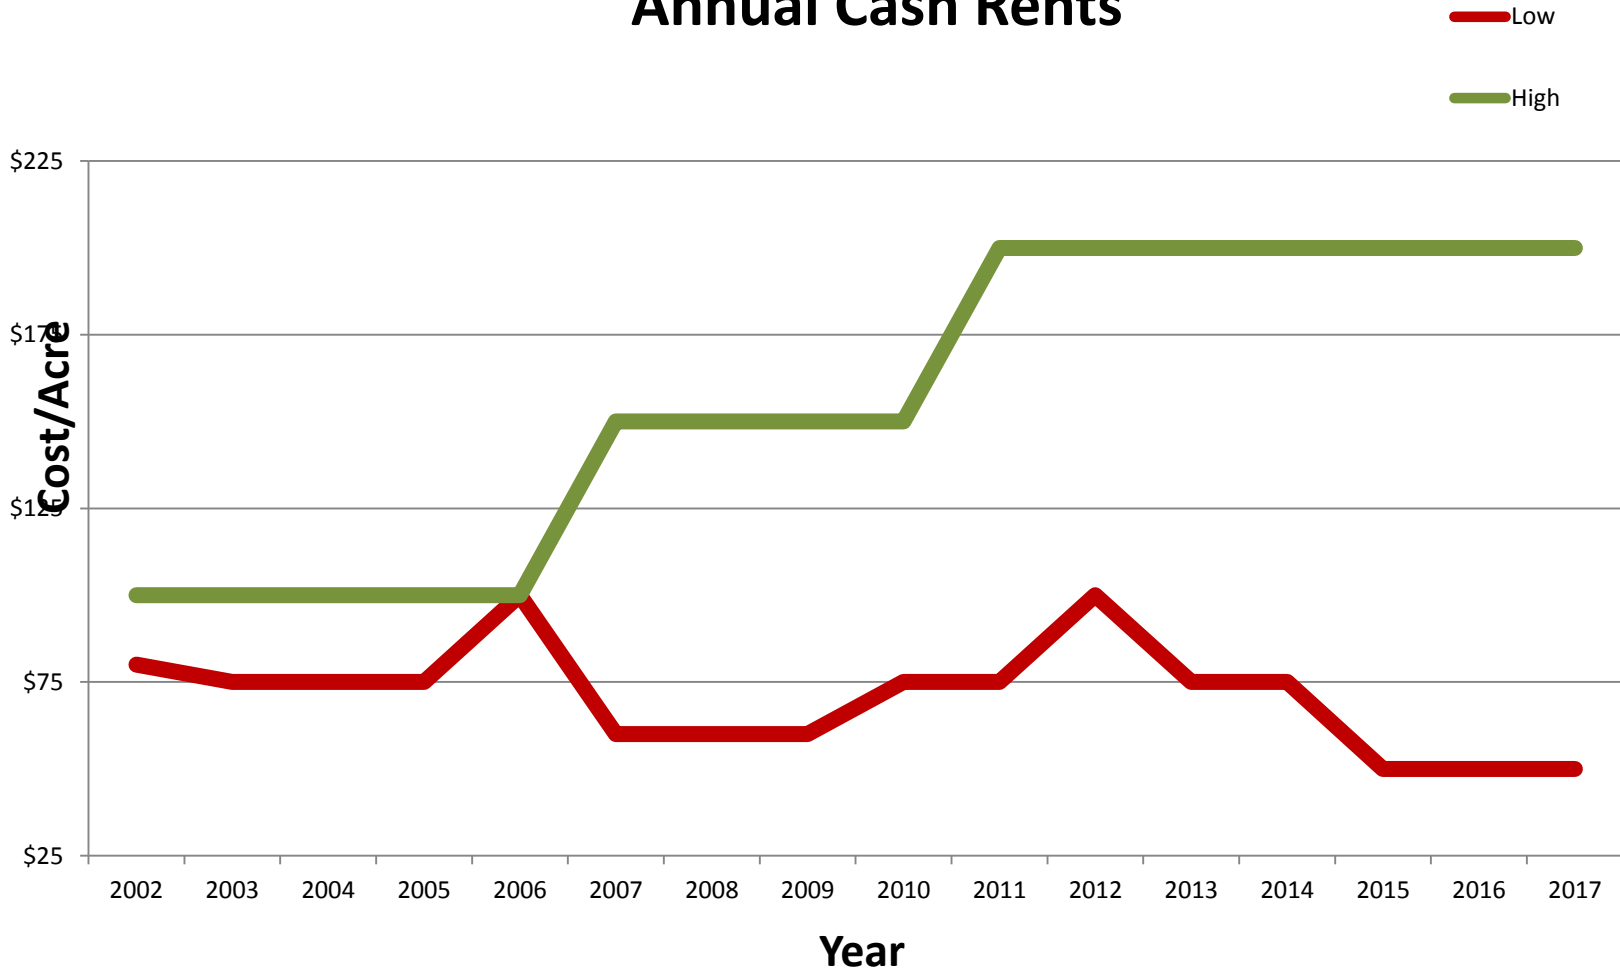

New Magma Irrigation District

Annual Cash Rents

New Magma Irrigation District

Water Cost

San Carlos IDD

Sale Price/Acre

San Carlos IDD

Annual Cash Rents