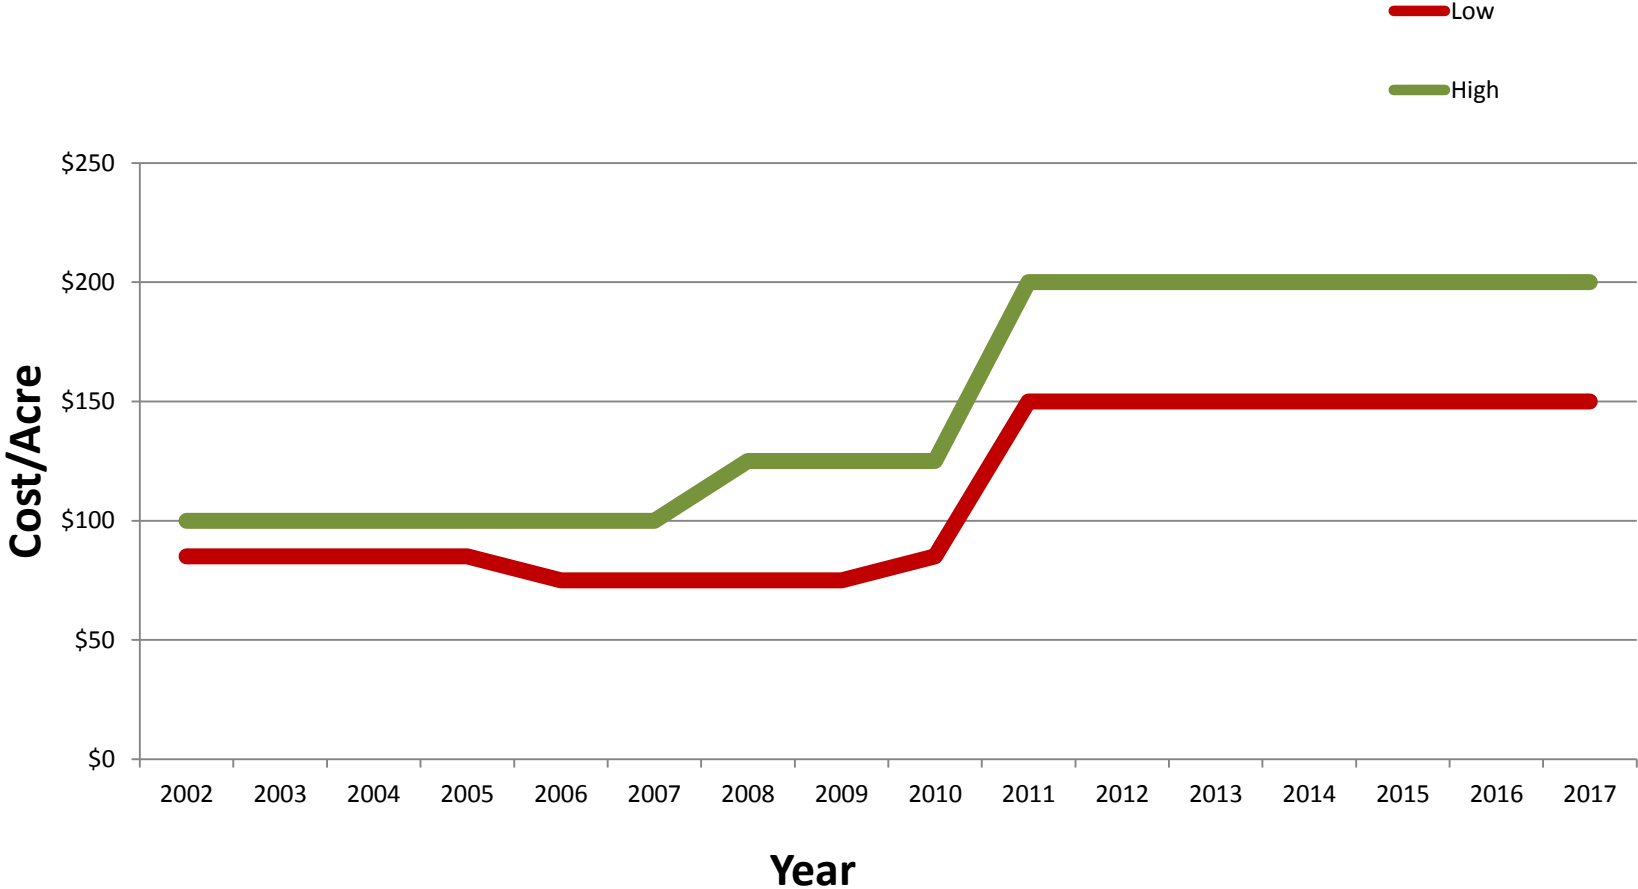

New Magma Irrigation District

Annual Cash Rents