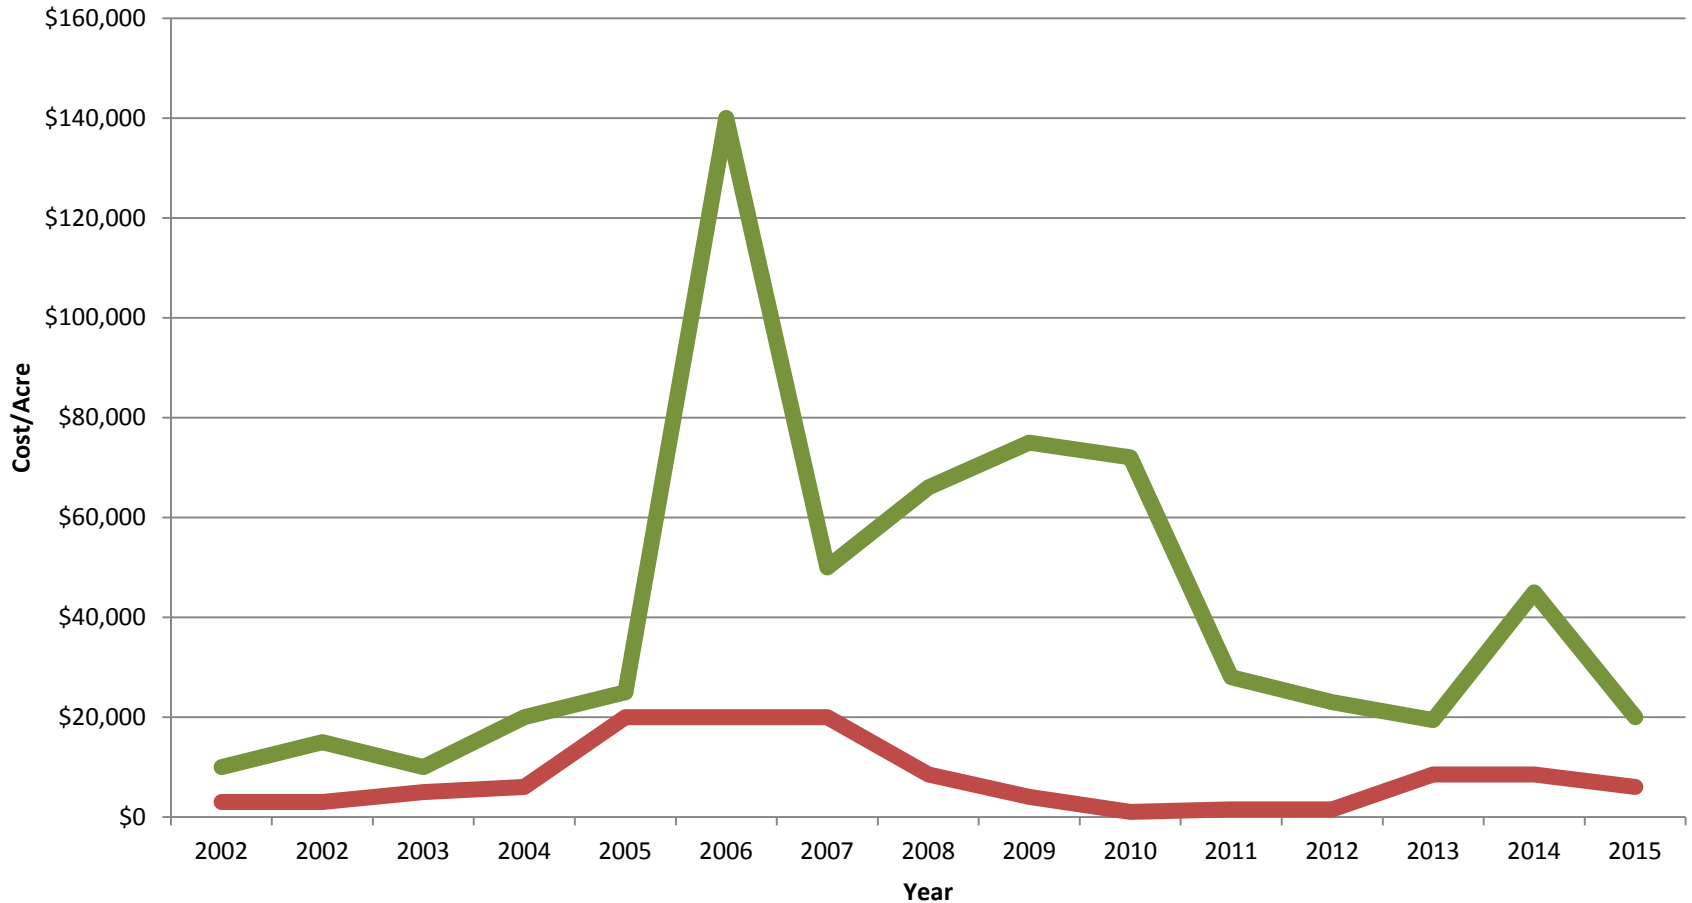

San Carlos IDD

Sale Price/Acre