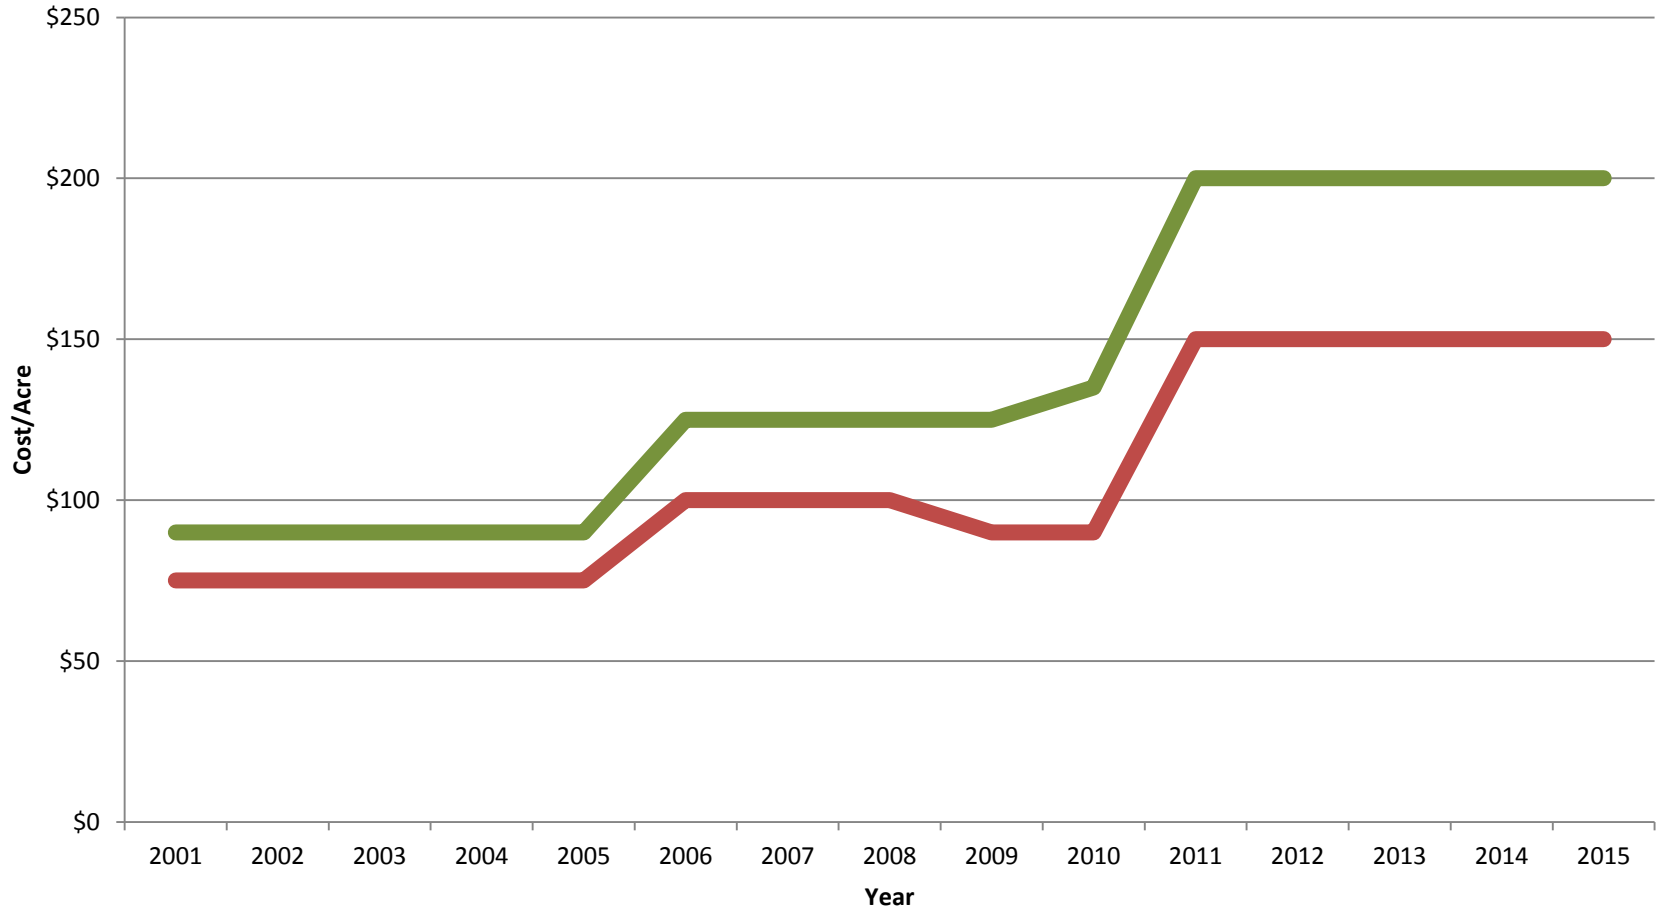

Annual Cash Rents

Hohokam District

Sale Price/Acre

Hohokam District

Annual Cash Rents

Hohokam District

Water Cost

Maricopa Stanfield District