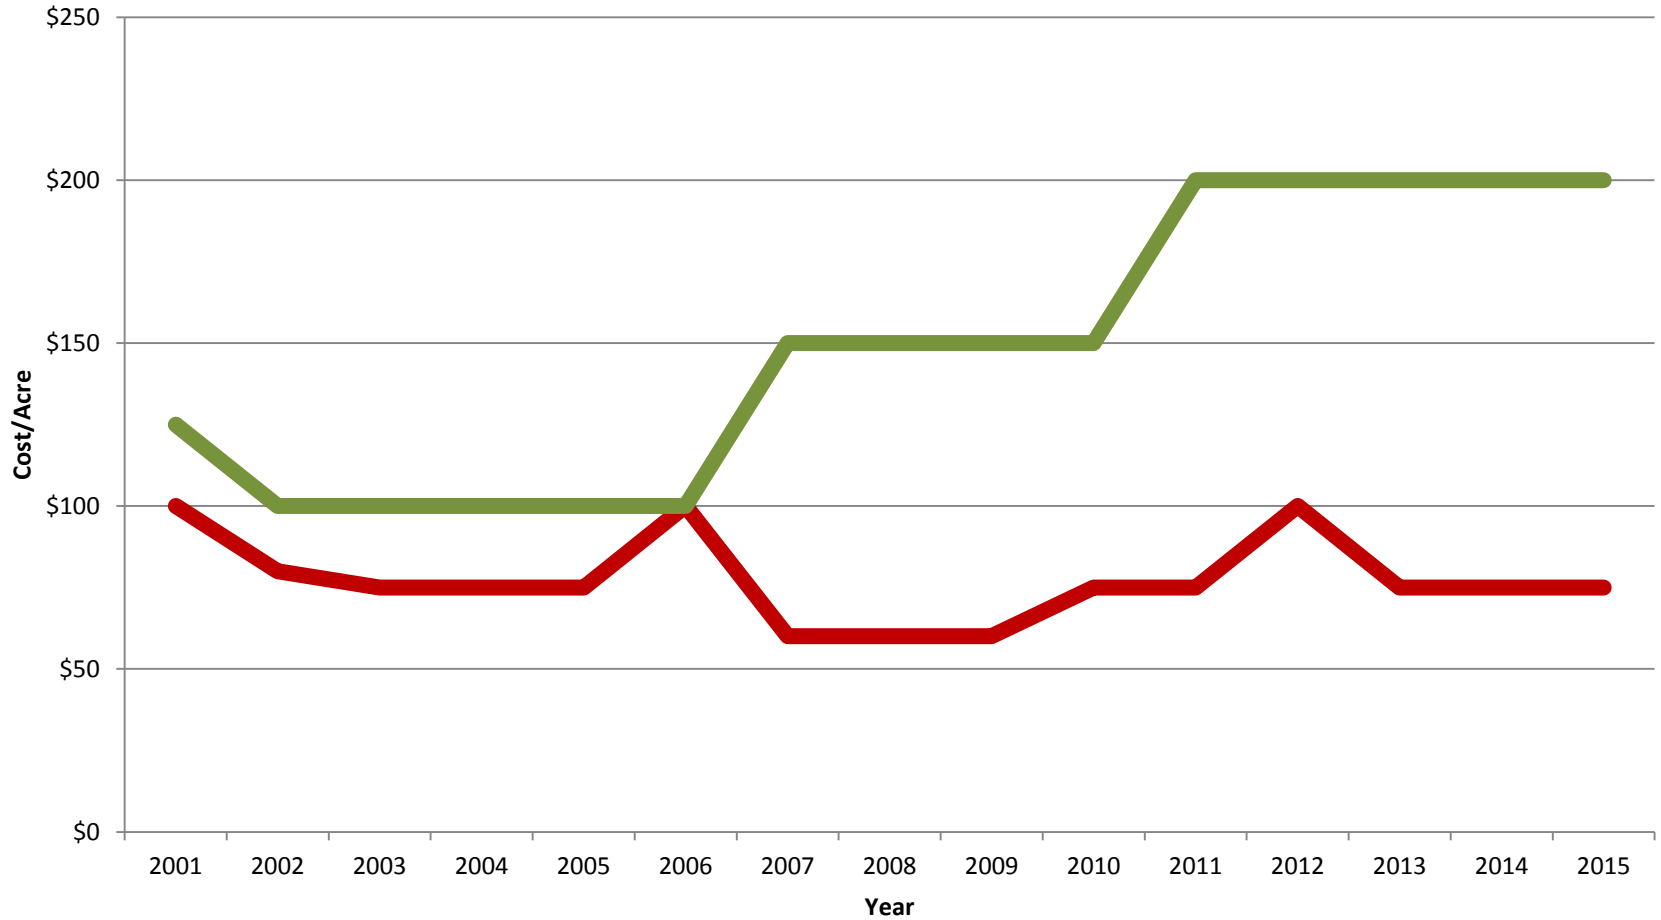

San Carlos IDD

Annual Cash Rents