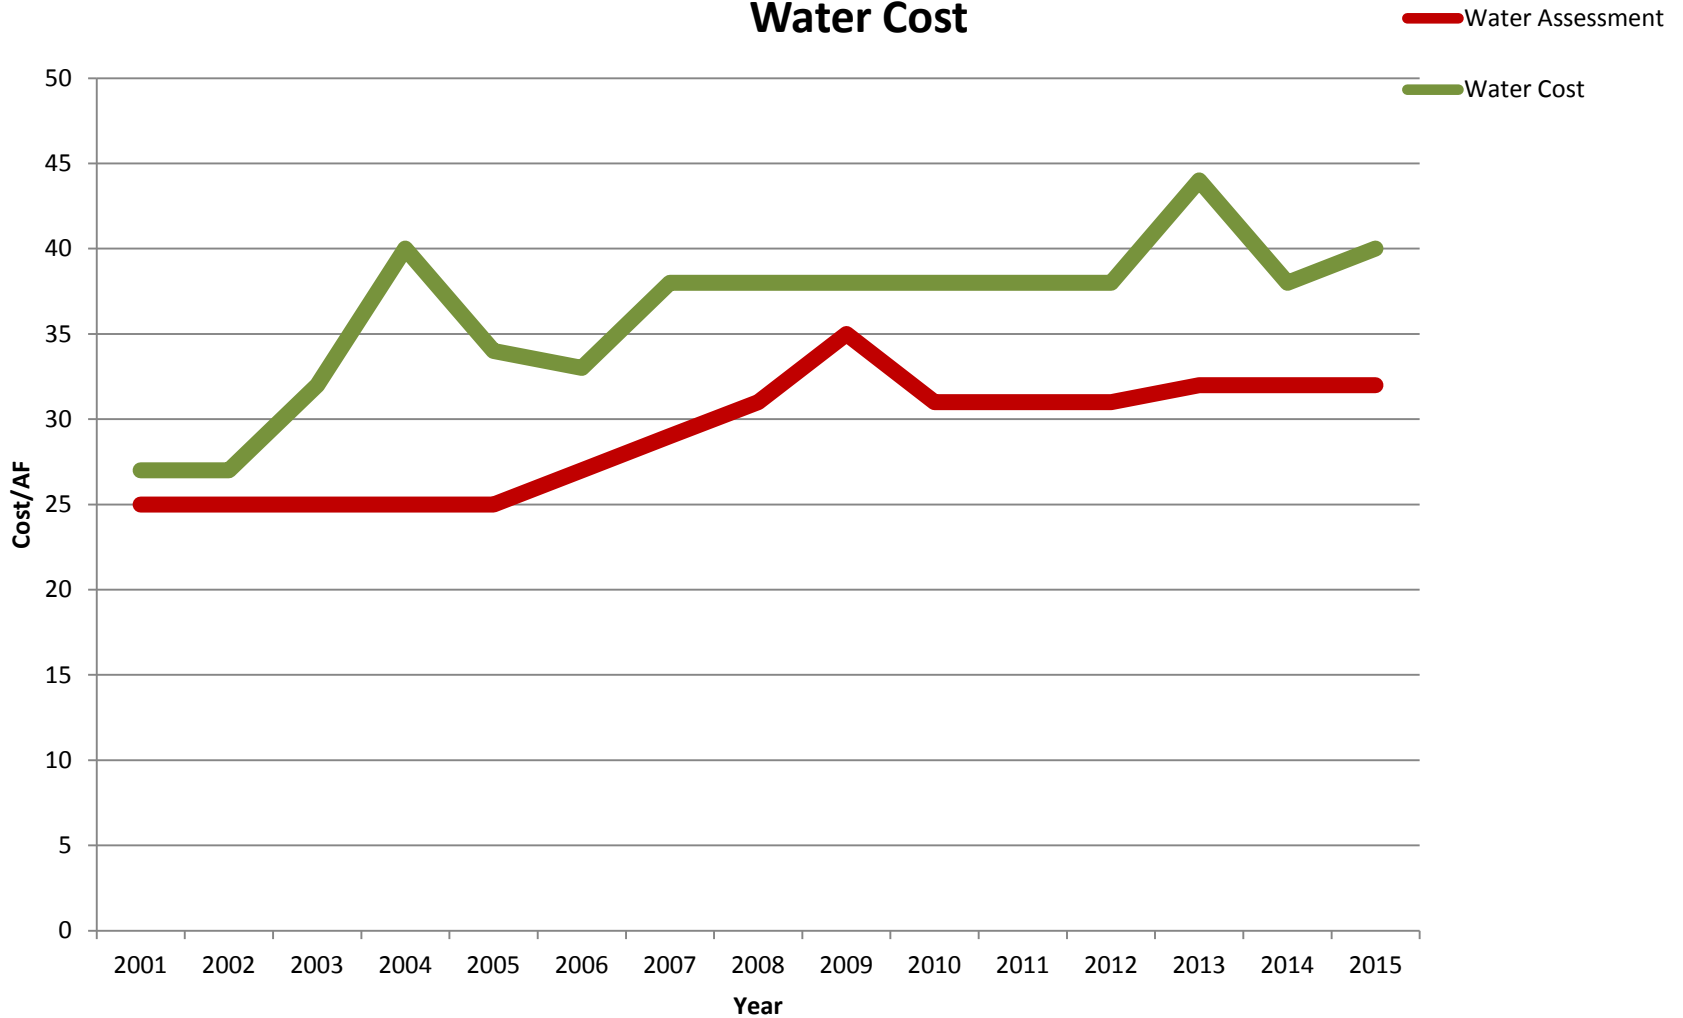

Hohokam District

Water Cost