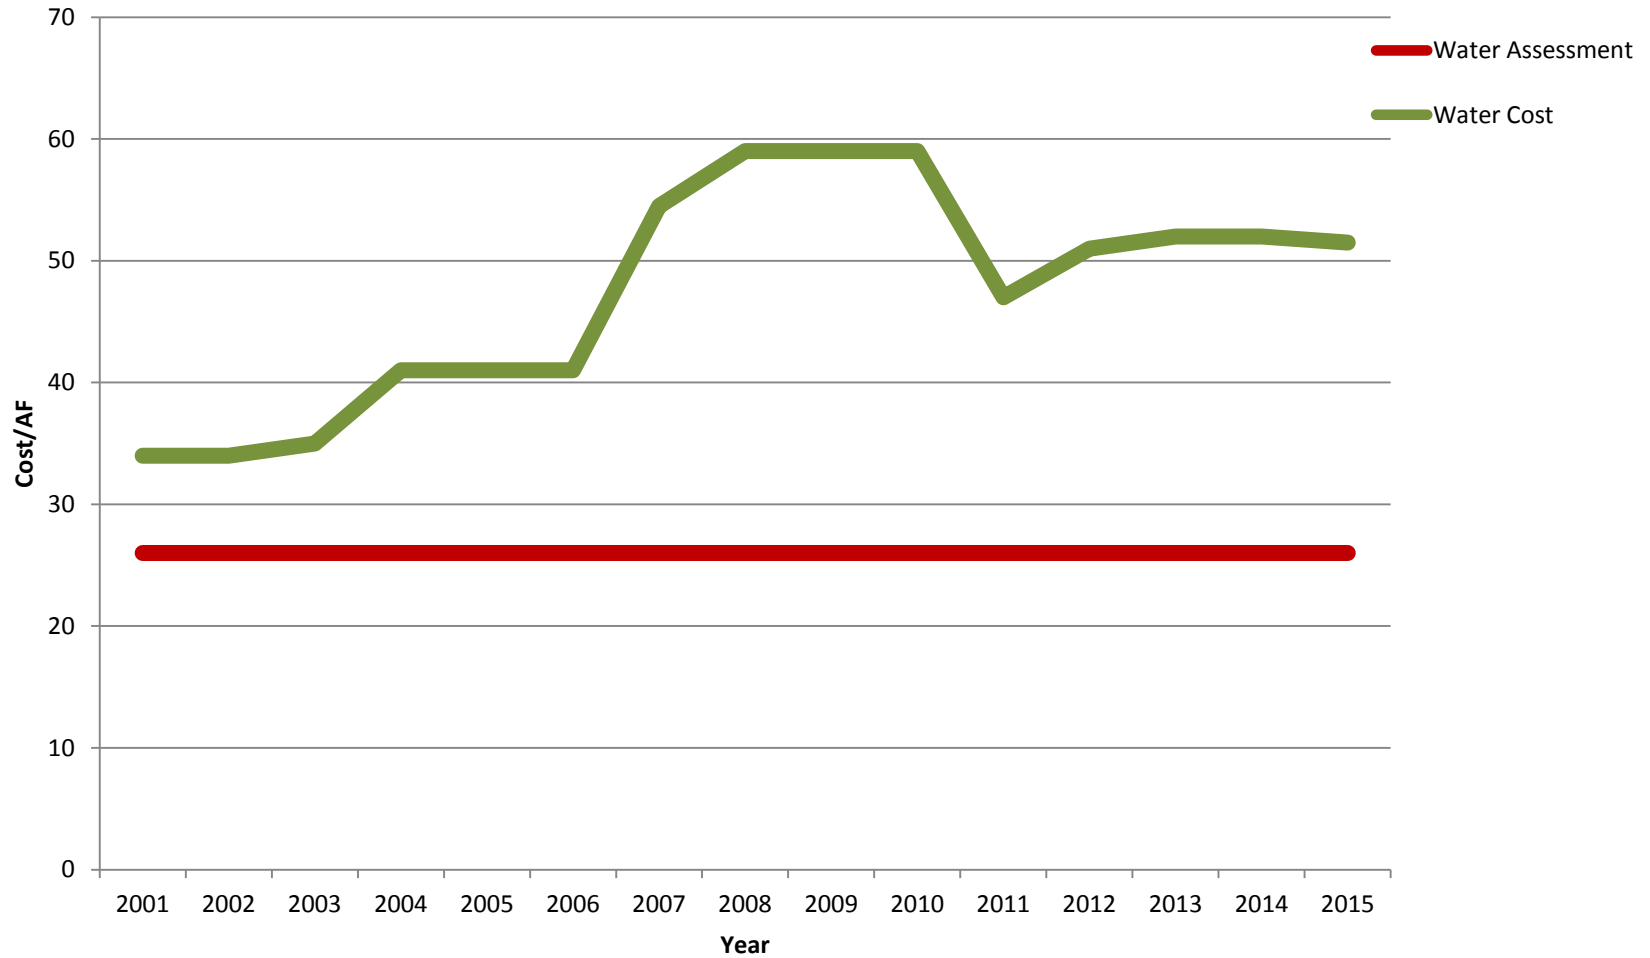

Maricopa Stanfield District

Water Cost