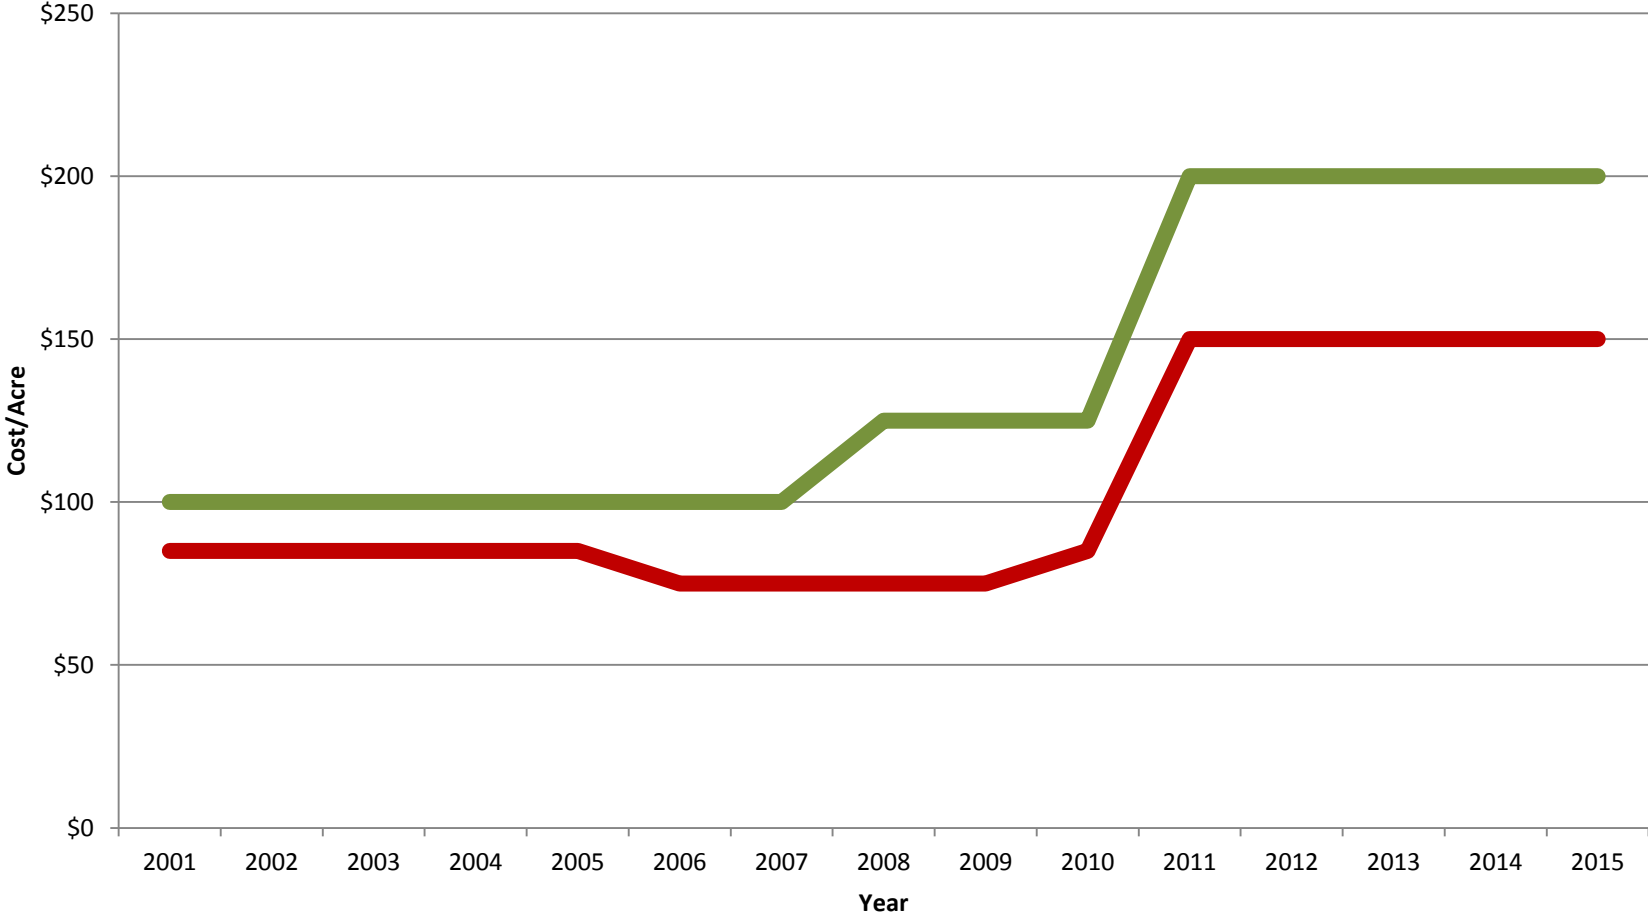

New Magma Irrigation District

Annual Cash Rents