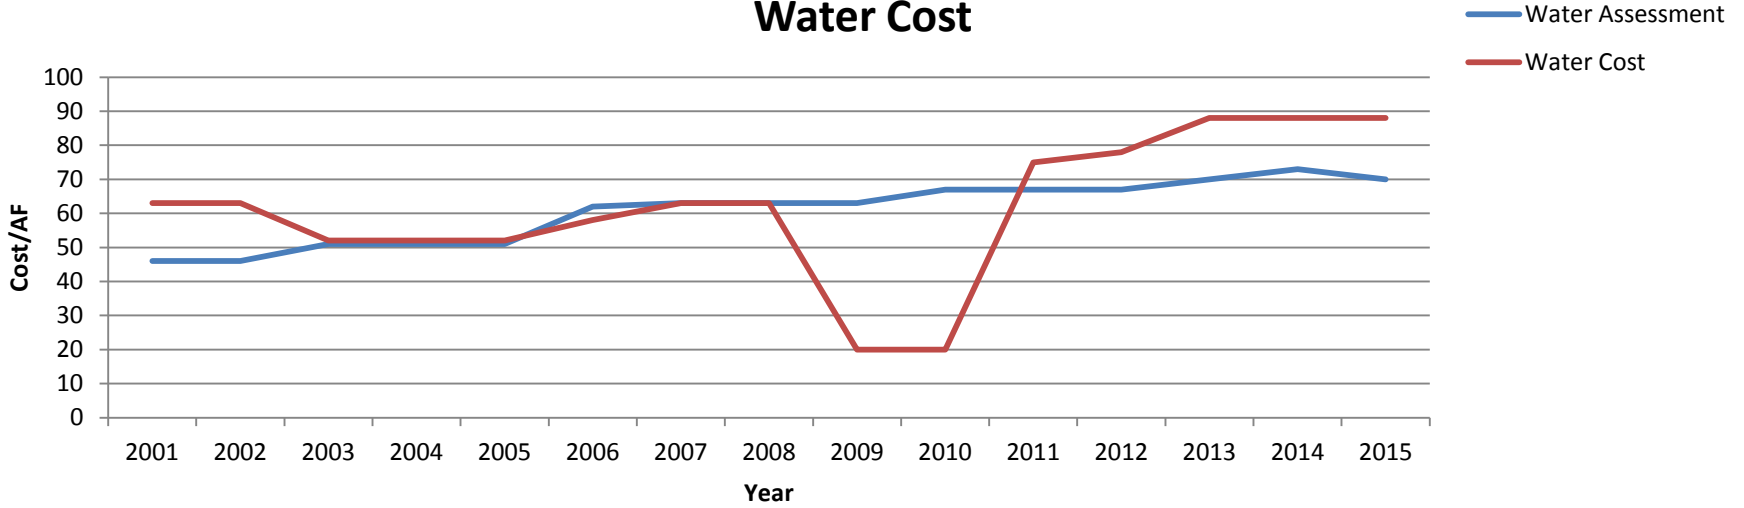

Water Cost

Water Cost CAP