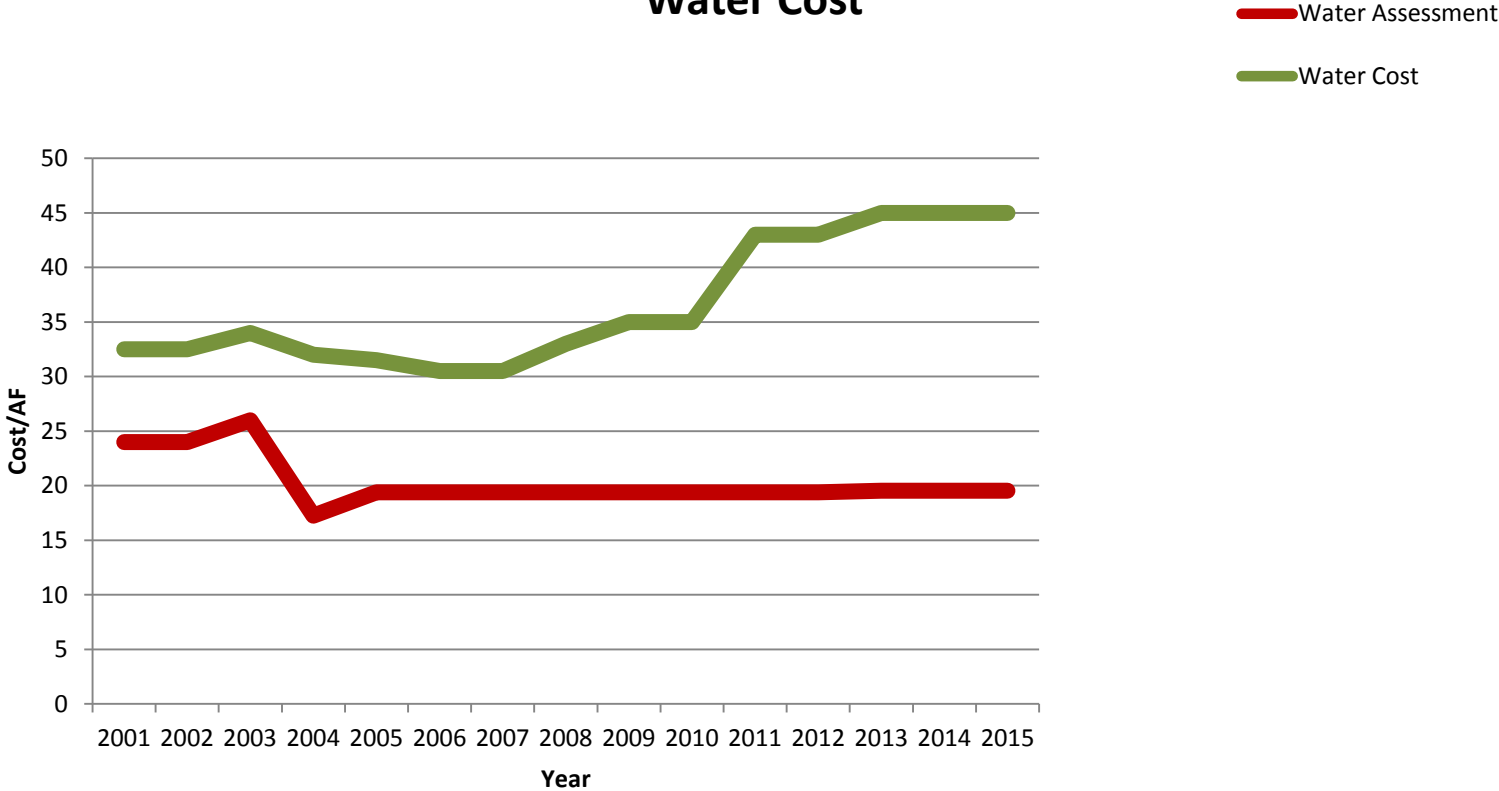

New Magma Irrigation District

Water Cost