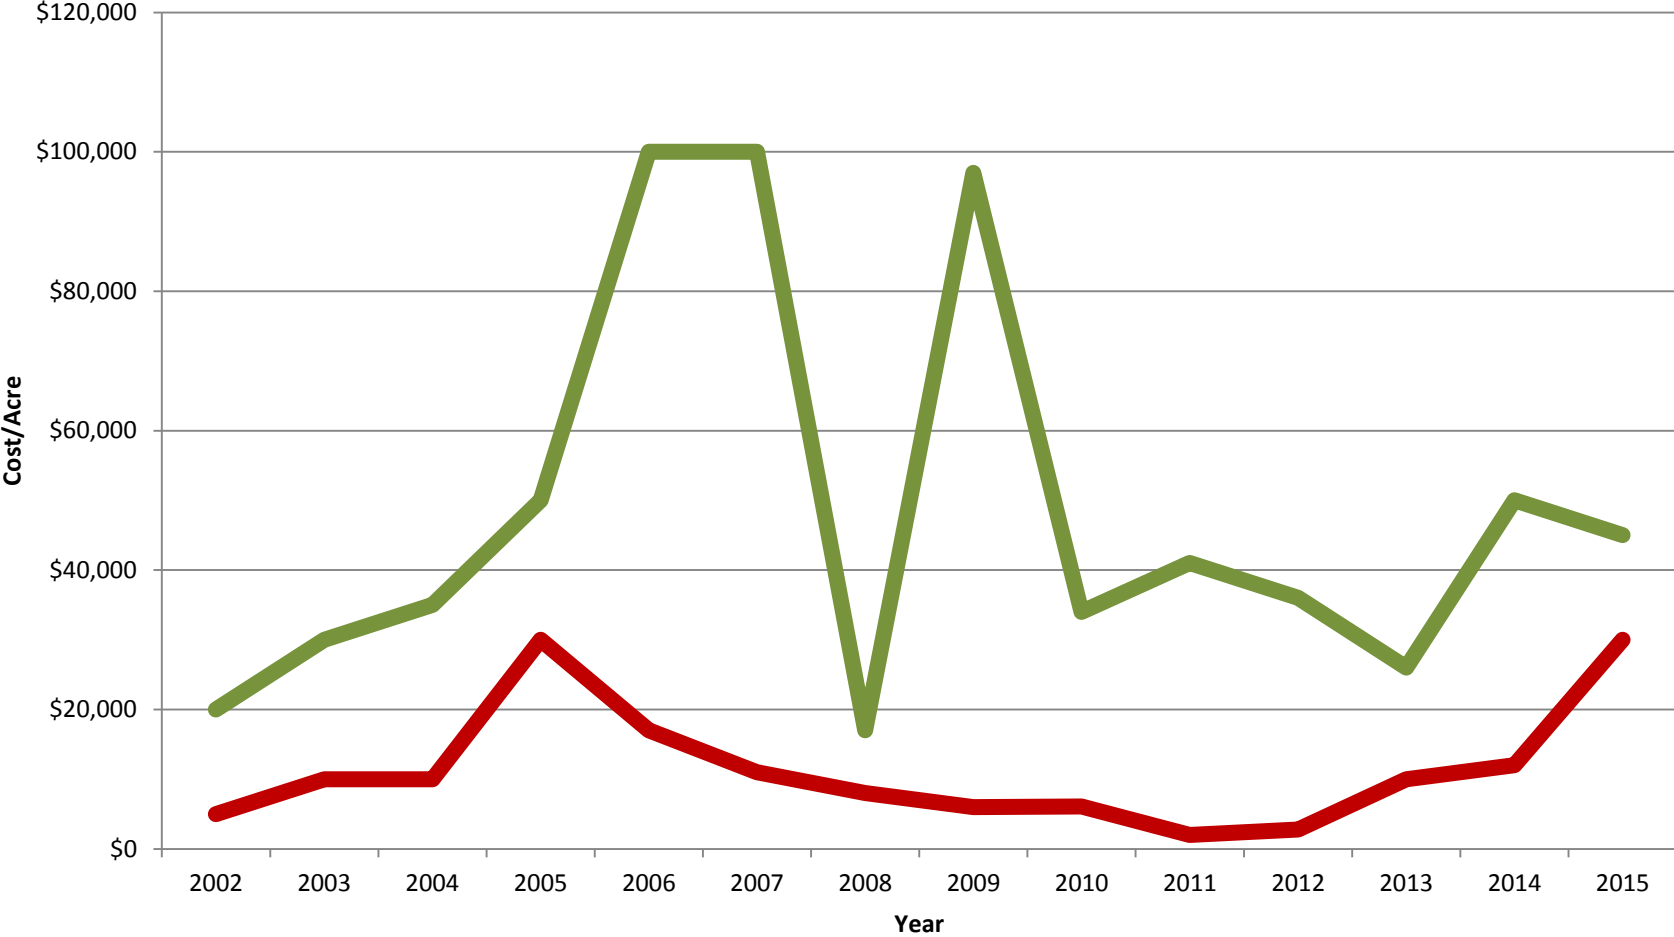

Sale Price/Acre

Maricopa Stanfield District

Annual Cash Rents

Maricopa Stanfield District

Water Cost

New Magma Irrigation District

Sale Price/Acre

New Magma Irrigation District