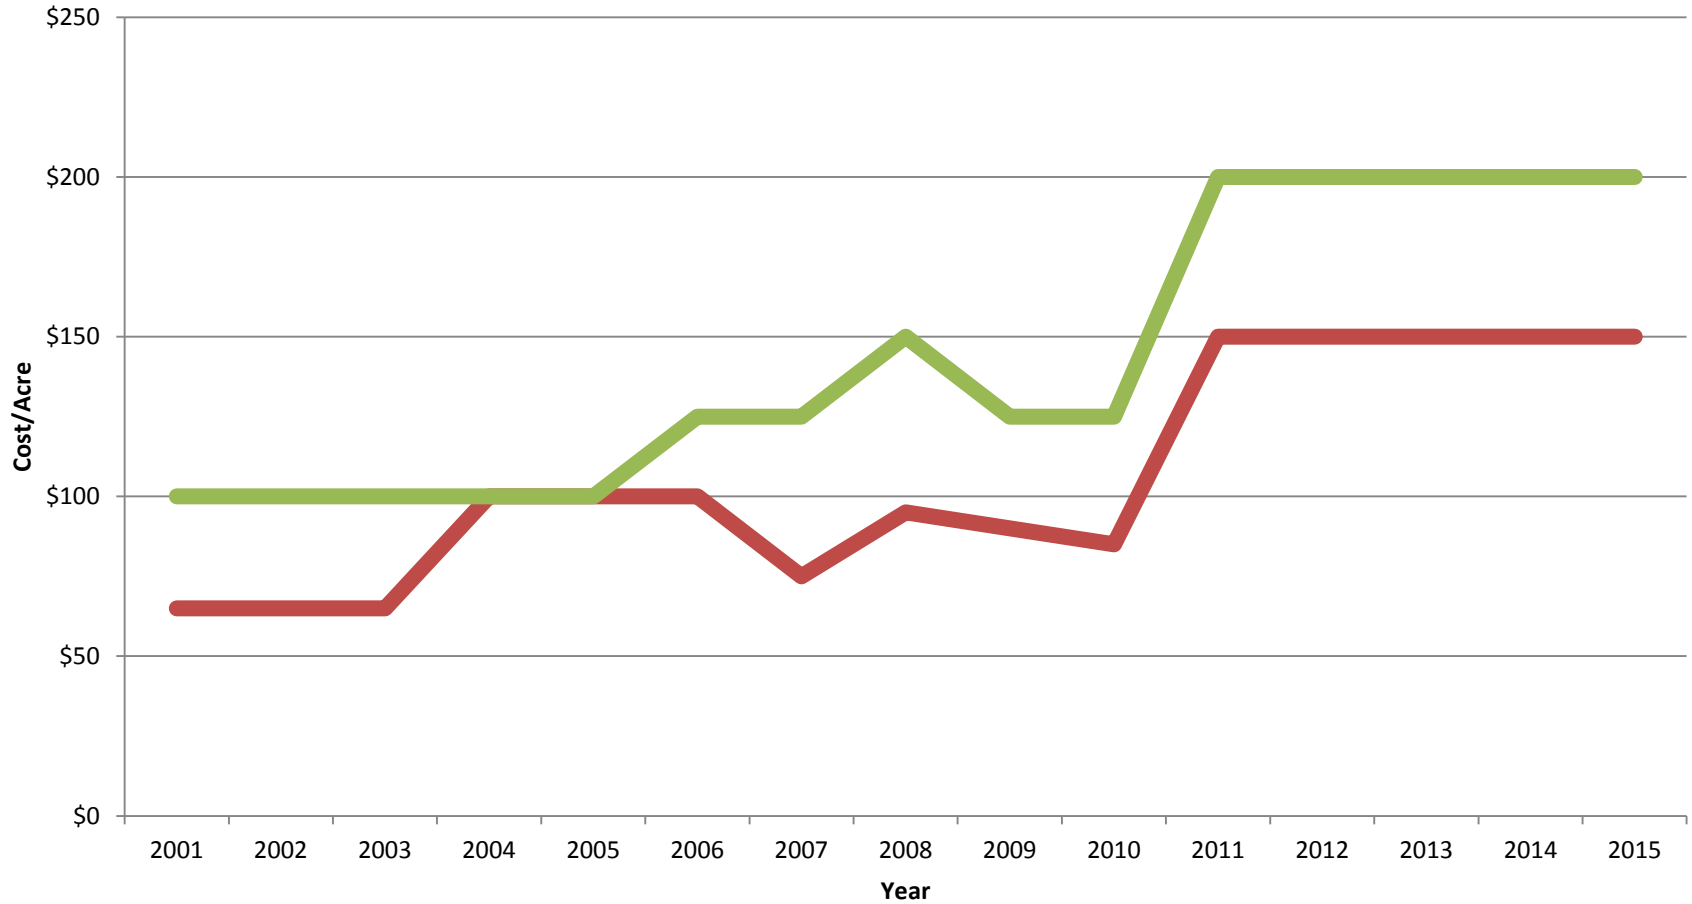

Pinal County Market Trends

Mr. Steve Pendleton – Broker & Appraiser
Southwestern Ag Services, LLC

Central Arizona District

Sale Price/Acre

Central Arizona District

Annual Cash Rents

Central Arizona District