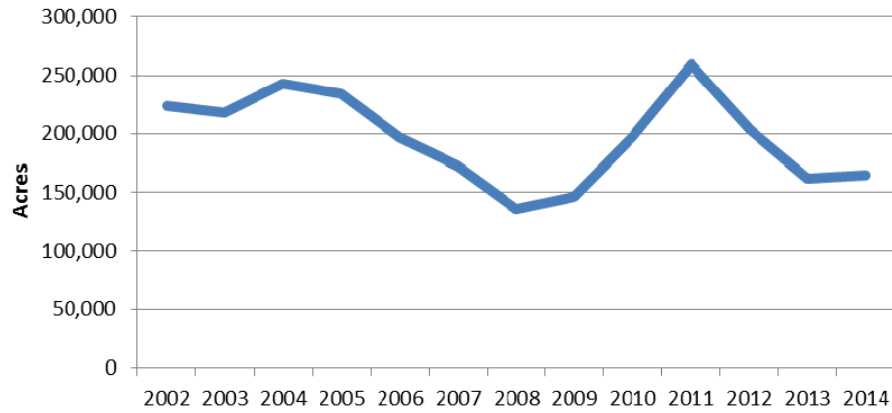

Arizona Cotton

Planted Trend