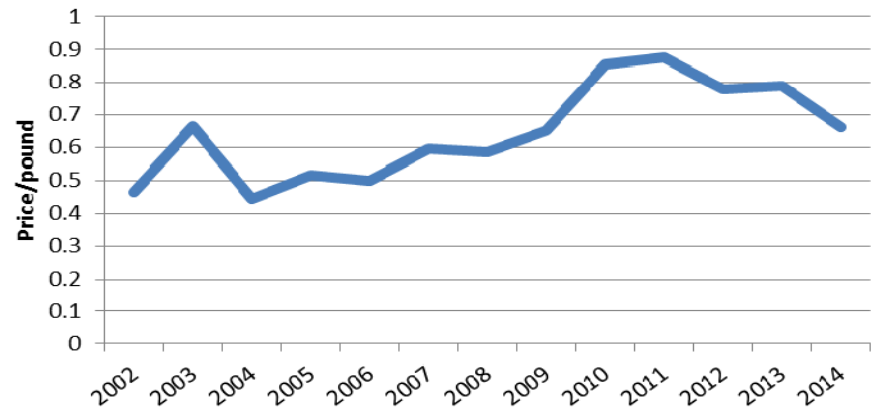

Price Trend