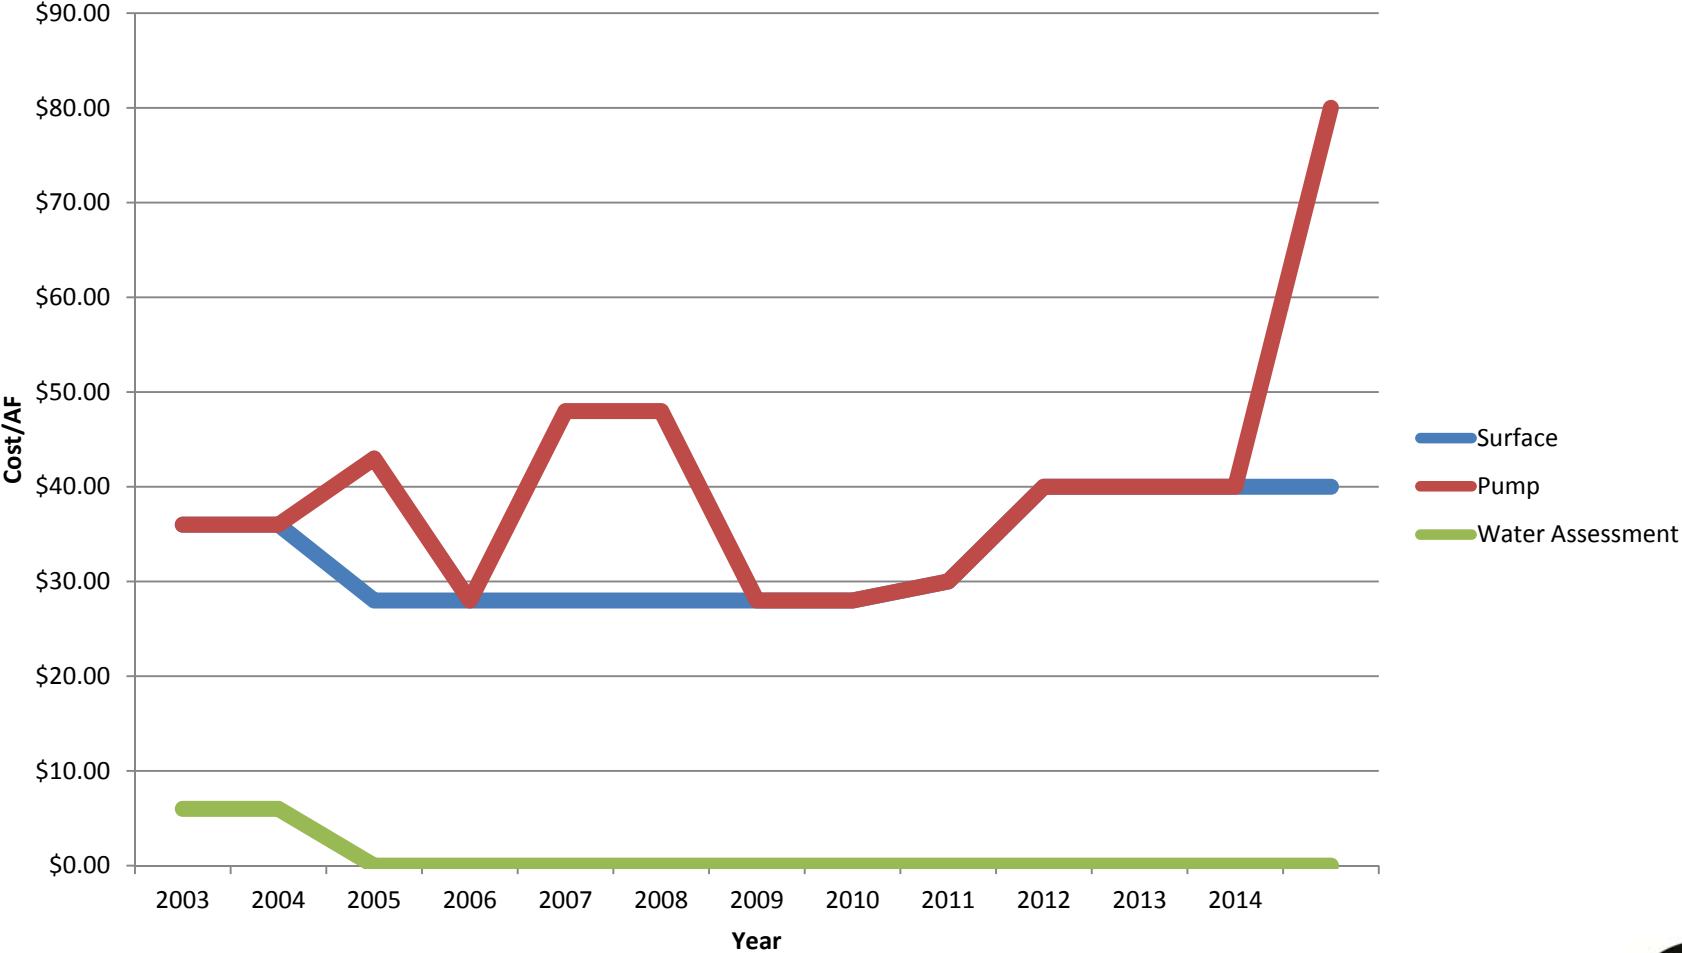

Maricopa Water District (NW Valley Metro Fringe Area)

Average Water Cost