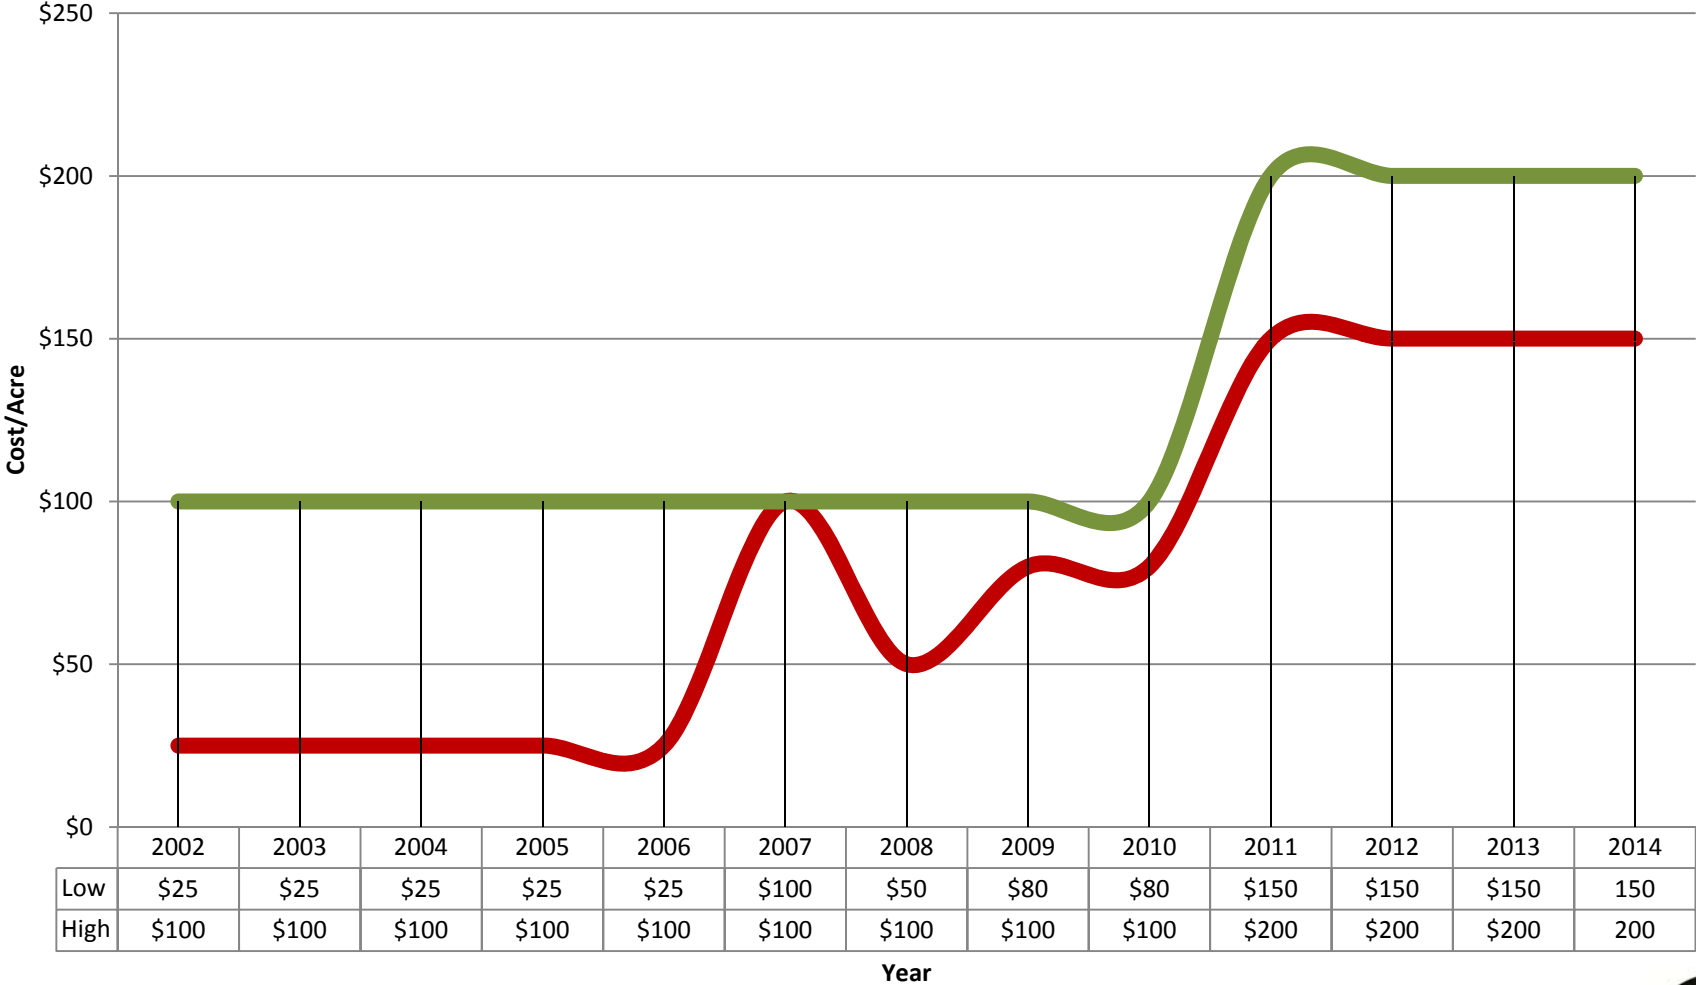

Paloma Irrigation and Drainage District

Annual Cash Rents