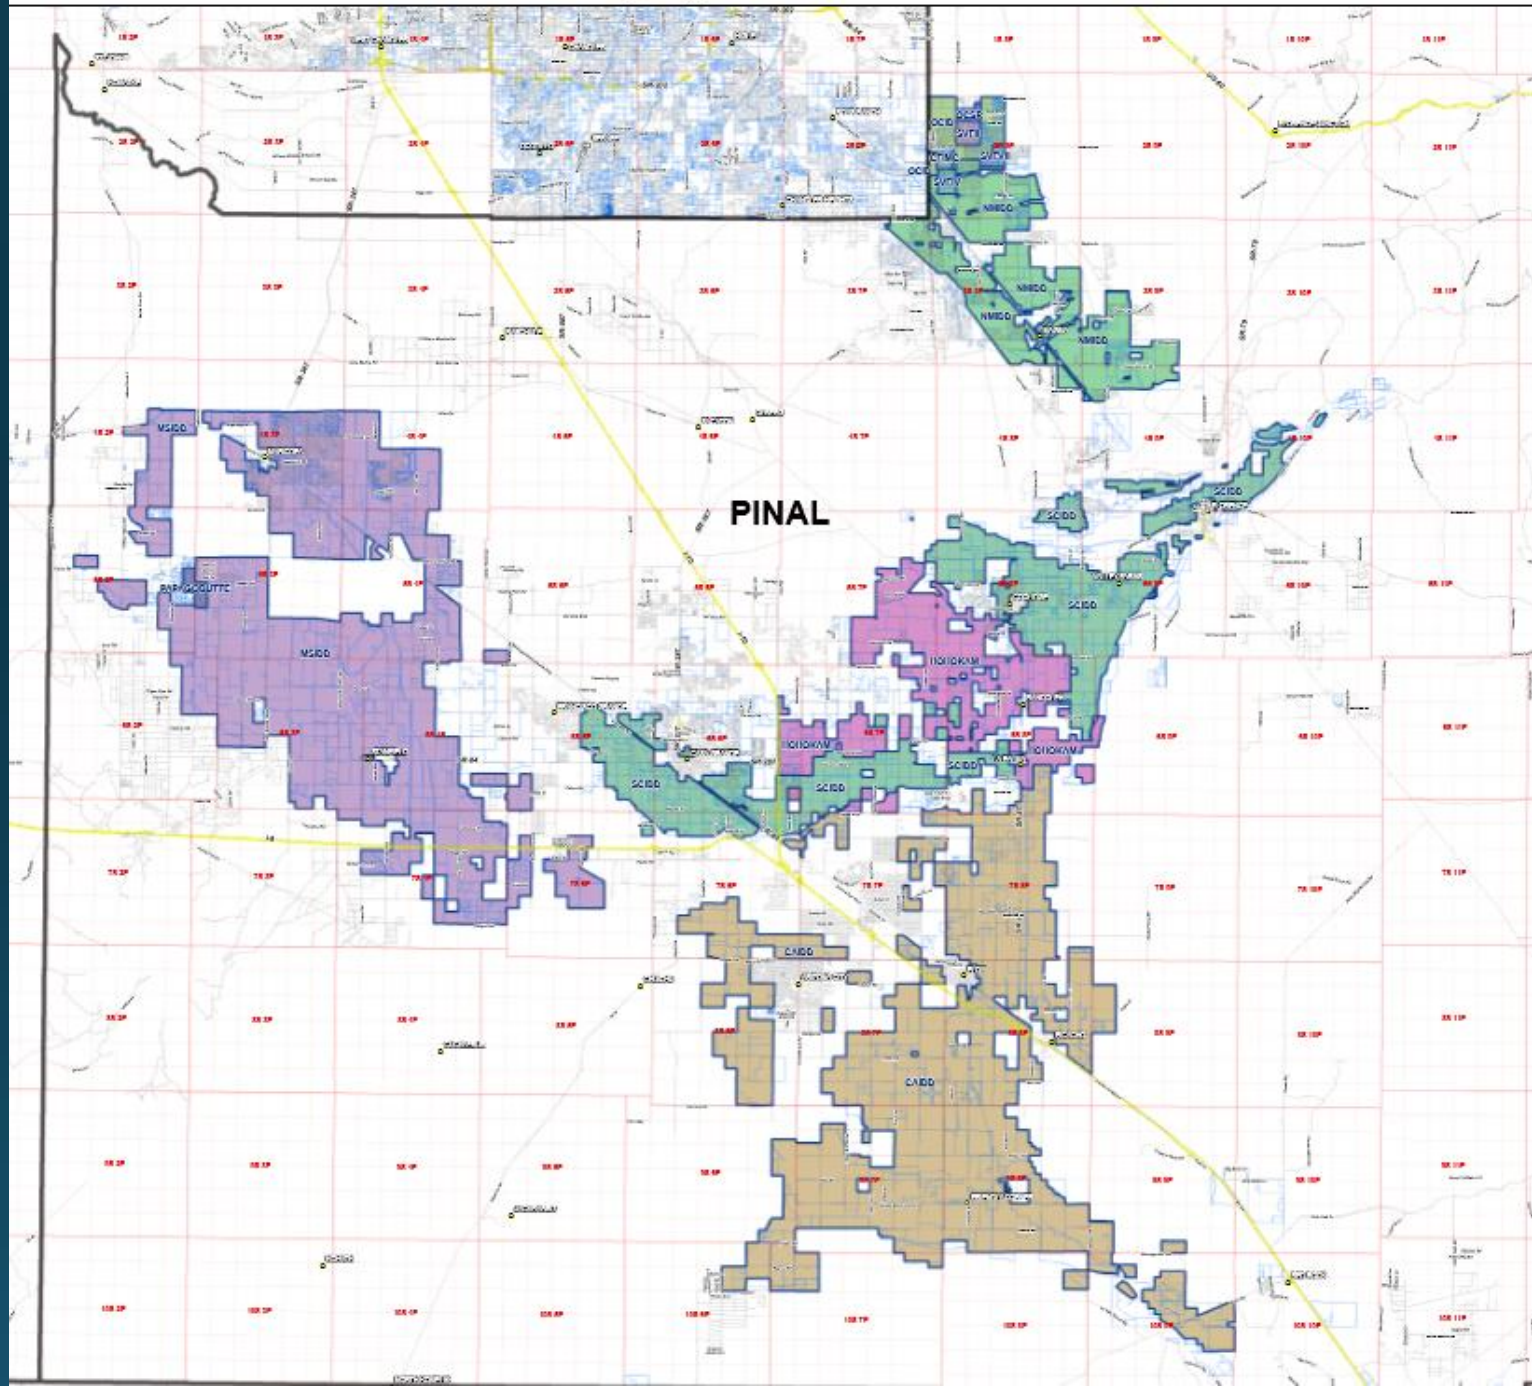

# Pinal County Irrigation Districts

# Central Arizona District