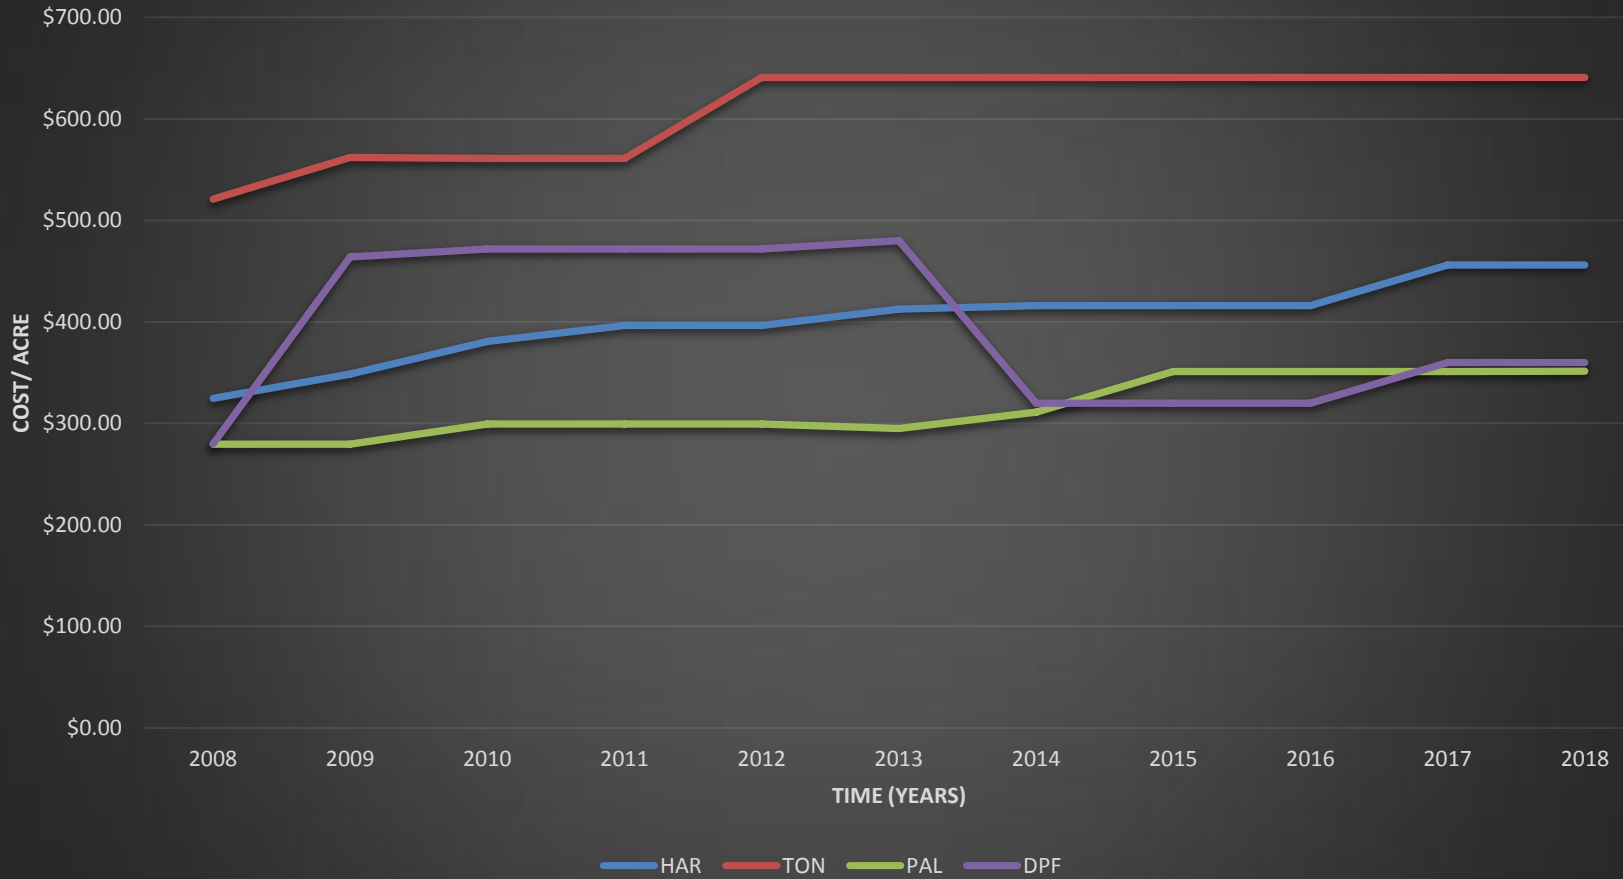

Maricopa County & Western Arizona Market Trends

Shawn T. Wood, ARA
Ag Land Specialist

Maricopa County

MWD, QCD, RWCD, SRP

MWD, QCD, RWCD, SRP

MWD, QCD, RWCD, SRP

HVID, TVID, PVID, DPF

Price / Acre

HVID, TVID, PVID, DPF

Water Costs 8 AF

HVID, TVID, PVID, DPF

ACC, BID, RID

ACC, BID, RID

Water Cost - 8 AFA

ACC, BID, RID

ACC, BID, RID

TENANT POSITION (RENT + 8AF WATER)