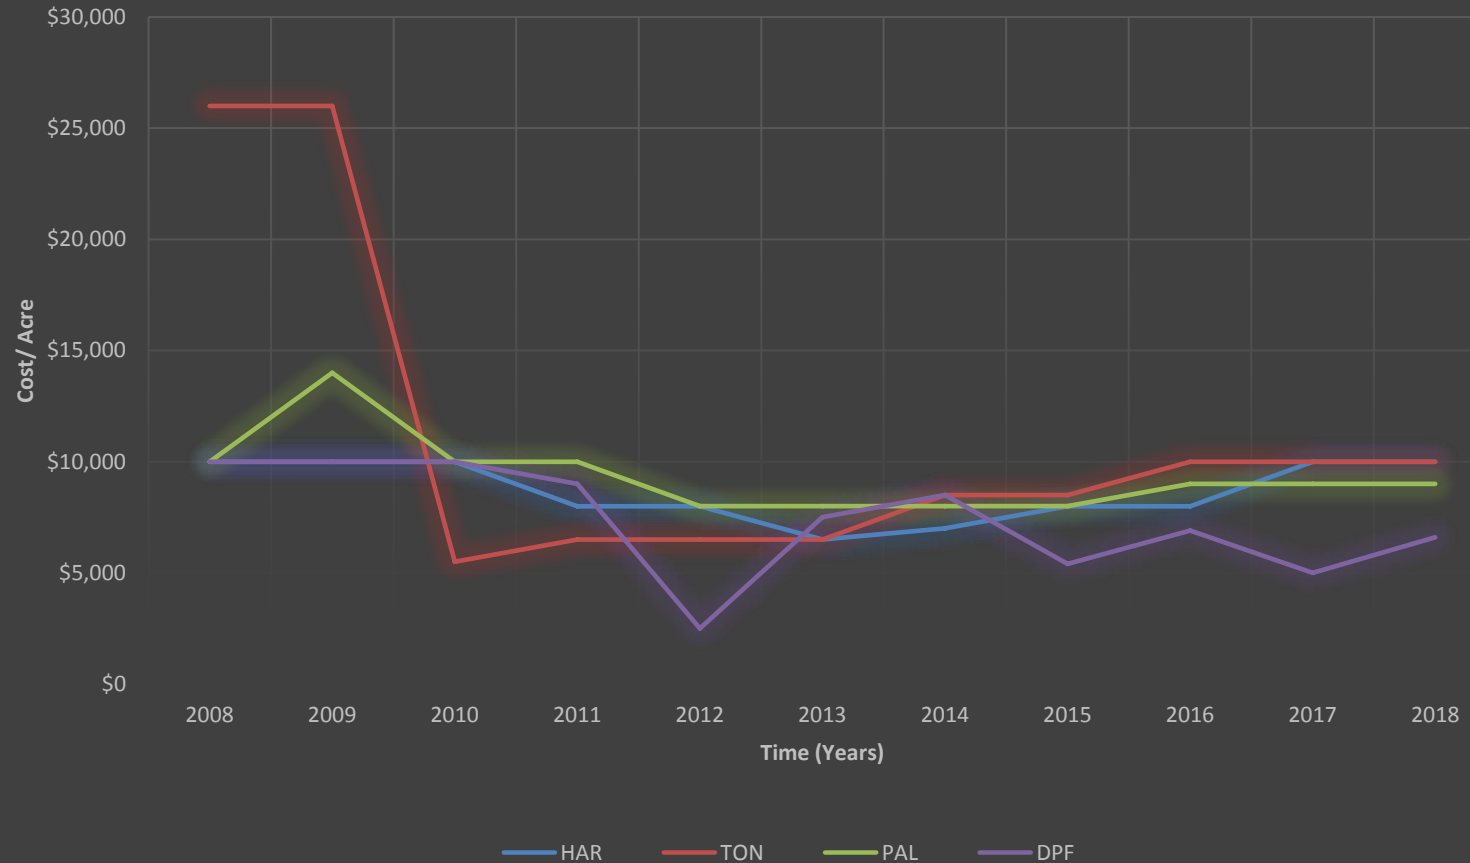

Maricopa County & Western Arizona Market Trends

Shawn T. Wood, ARA
Ag Land Specialist

Maricopa County

MWD, QCD, RWCD, SRP

MWD, QCD, RWCD, SRP

MWD, QCD, RWCD, SRP

HVID, TVID, PVID, DPF

Price / Acre

HVID, TVID, PVID, DPF

Water Costs 8 AF

HVID, TVID, PVID, DPF

ACC, BID, RID

ACC, BID, RID

Water Cost - 8 AFA

ACC, BID, RID

ACC, BID, RID

TENANT POSITION (RENT + 8AF WATER)