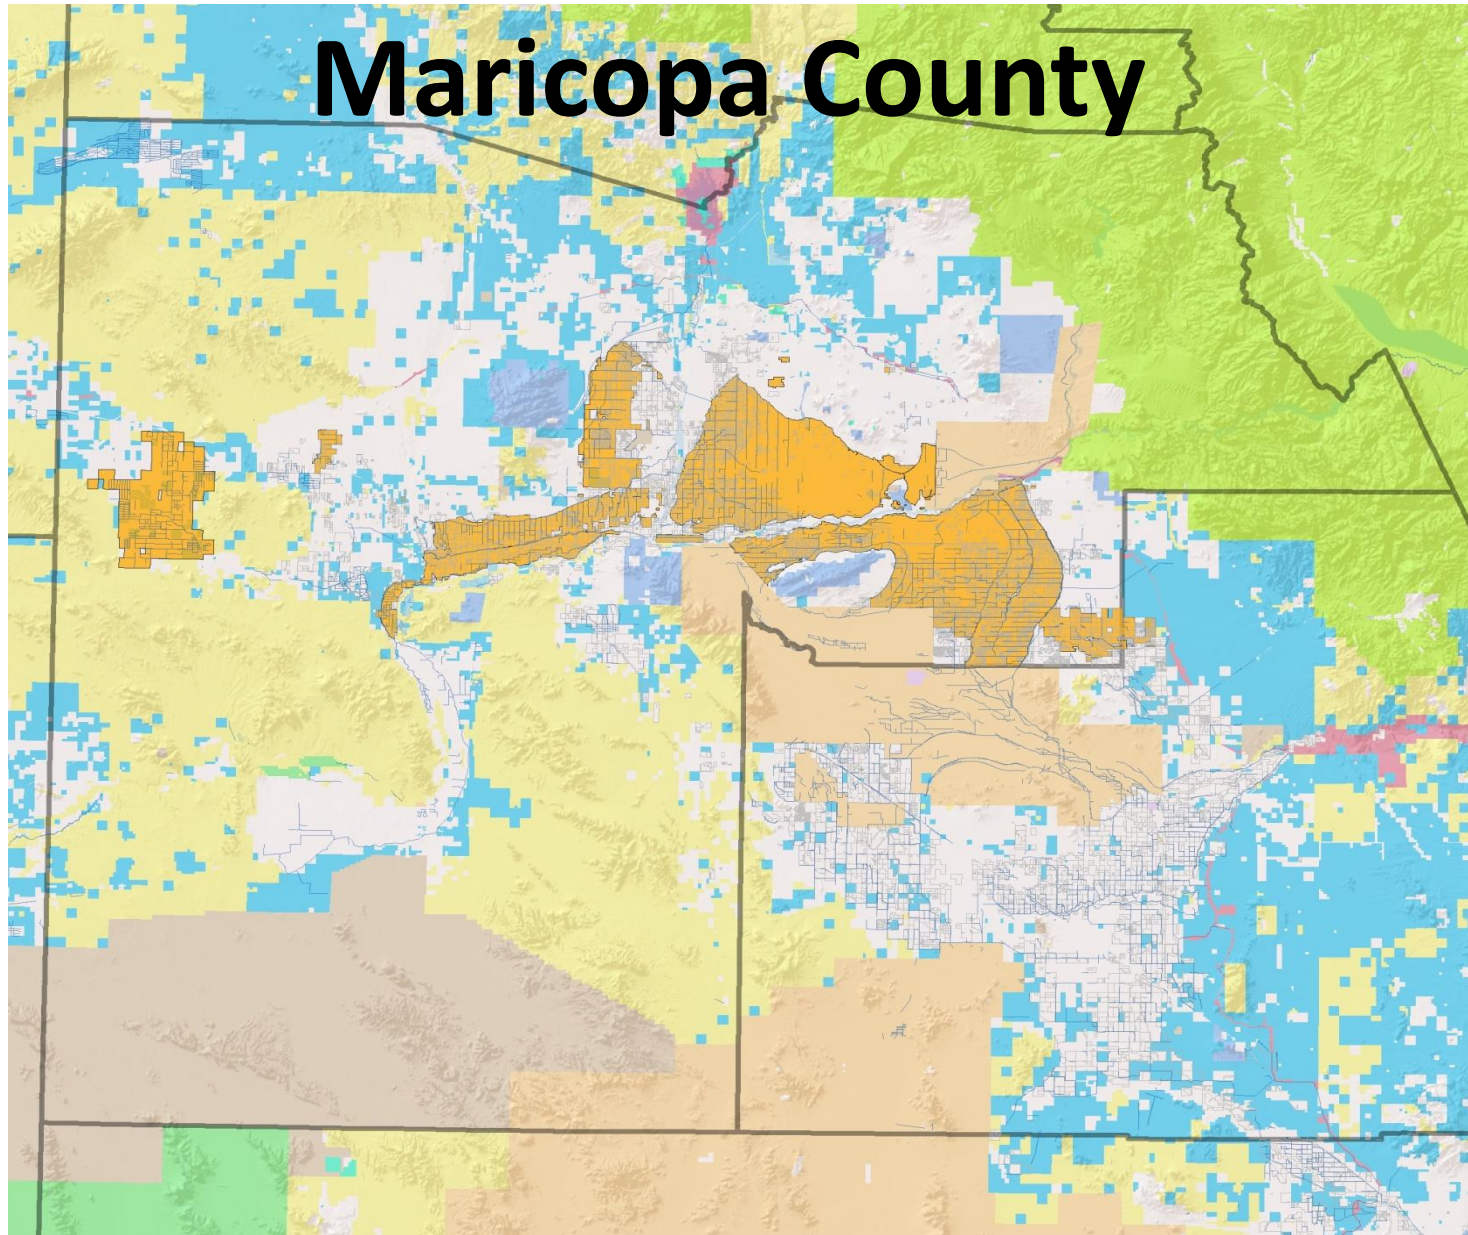

Maricopa County & Western Arizona Market Trends

Shawn T. Wood, ARA
Ag Land Specialist

Maricopa County

MWD, QCD, RWCD, SRP

MWD, QCD, RWCD, SRP

MWD, QCD, RWCD, SRP

HVID, TVID, PVID, DPF

Price / Acre

HVID, TVID, PVID, DPF

Water Costs 8 AF

HVID, TVID, PVID, DPF

ACC, BID, RID

ACC, BID, RID

Water Cost - 8 AFA

ACC, BID, RID

ACC, BID, RID

TENANT POSITION (RENT + 8AF WATER)