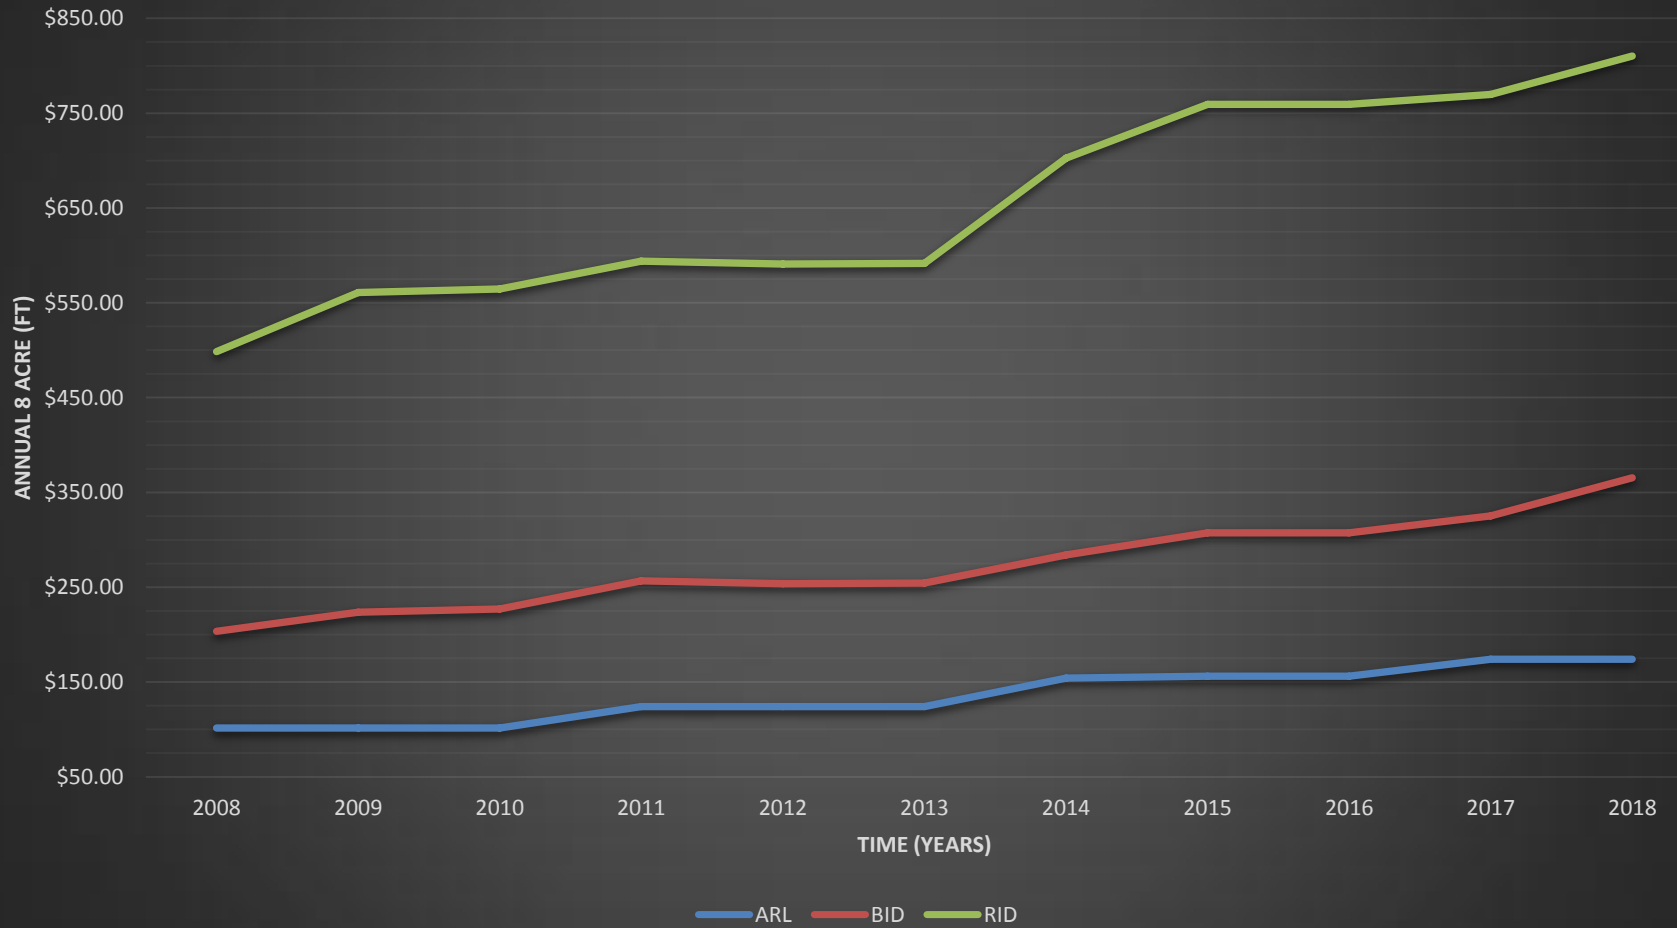

HVID, TVID, PVID, DPF

Water Costs 8 AF

HVID, TVID, PVID, DPF

ACC, BID, RID

ACC, BID, RID

Water Cost - 8 AFA

ACC, BID, RID

ACC, BID, RID

TENANT POSITION (RENT + 8AF WATER)