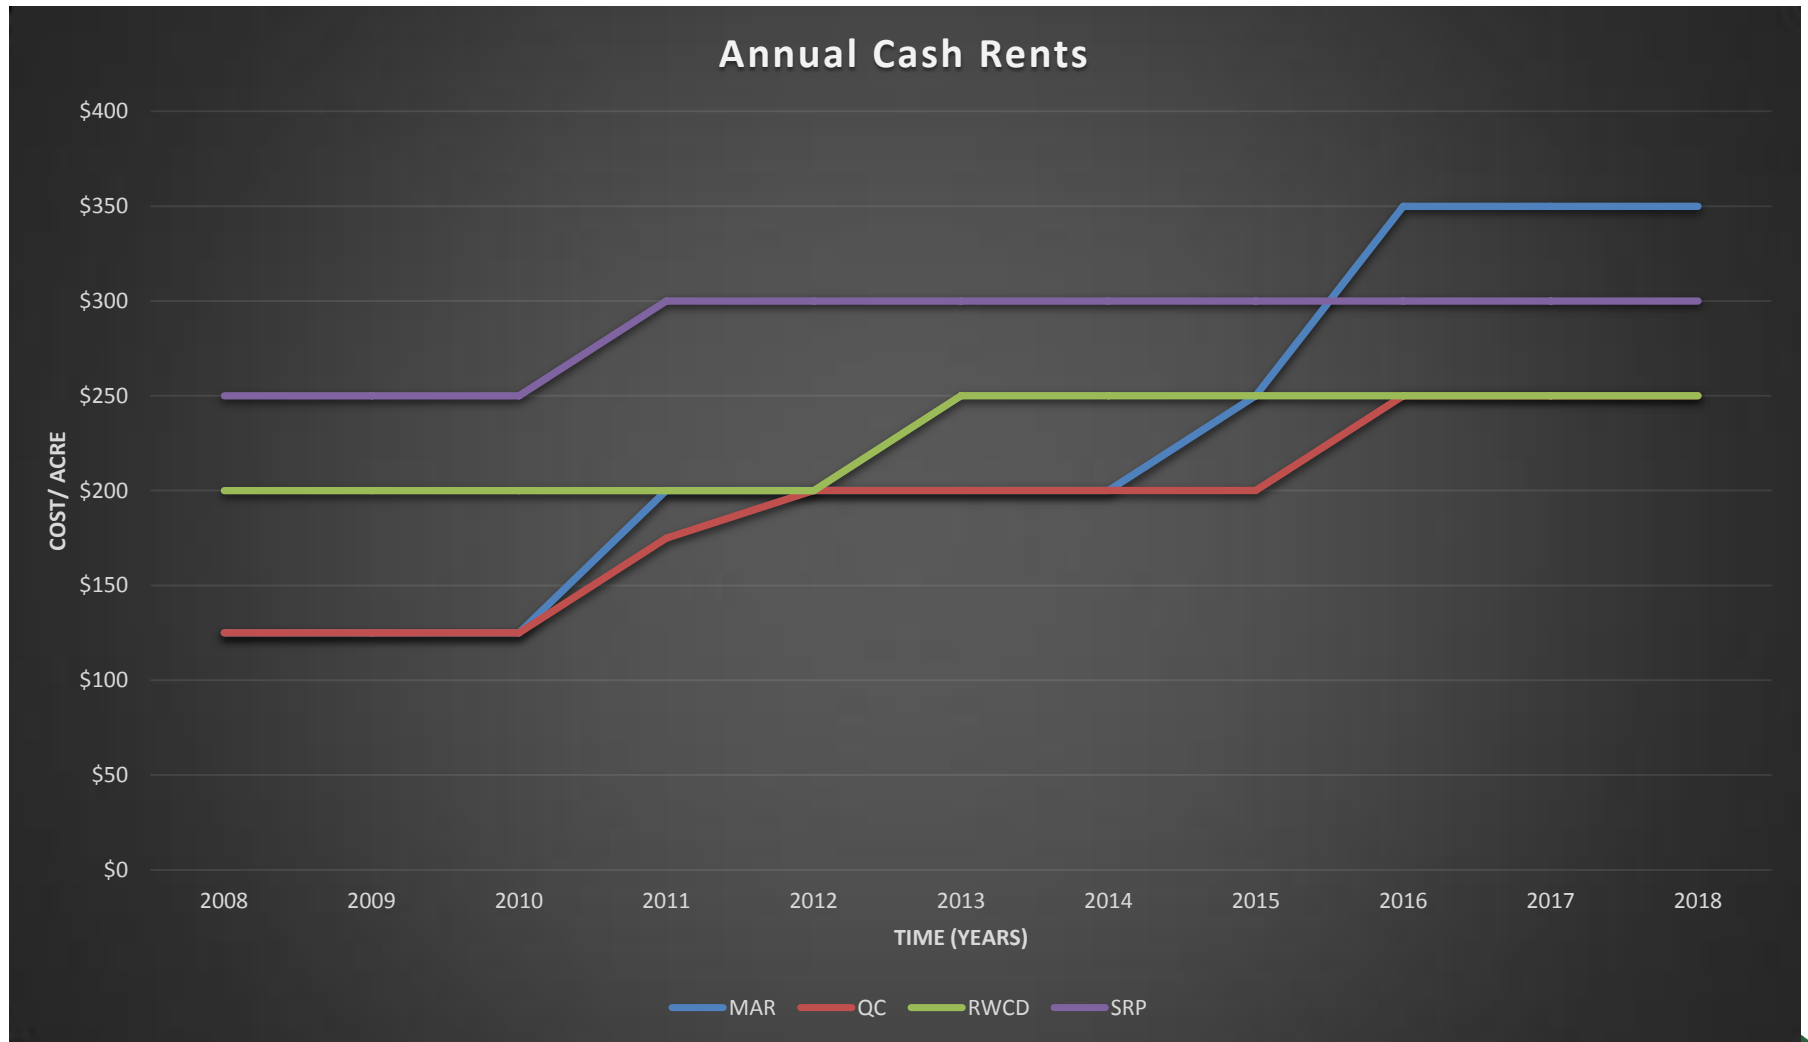

Maricopa County & Western Arizona Market Trends

Shawn T. Wood, ARA
Ag Land Specialist

Maricopa County

MWD, QCD, RWCD, SRP

MWD, QCD, RWCD, SRP

MWD, QCD, RWCD, SRP

HVID, TVID, PVID, DPF

Price / Acre