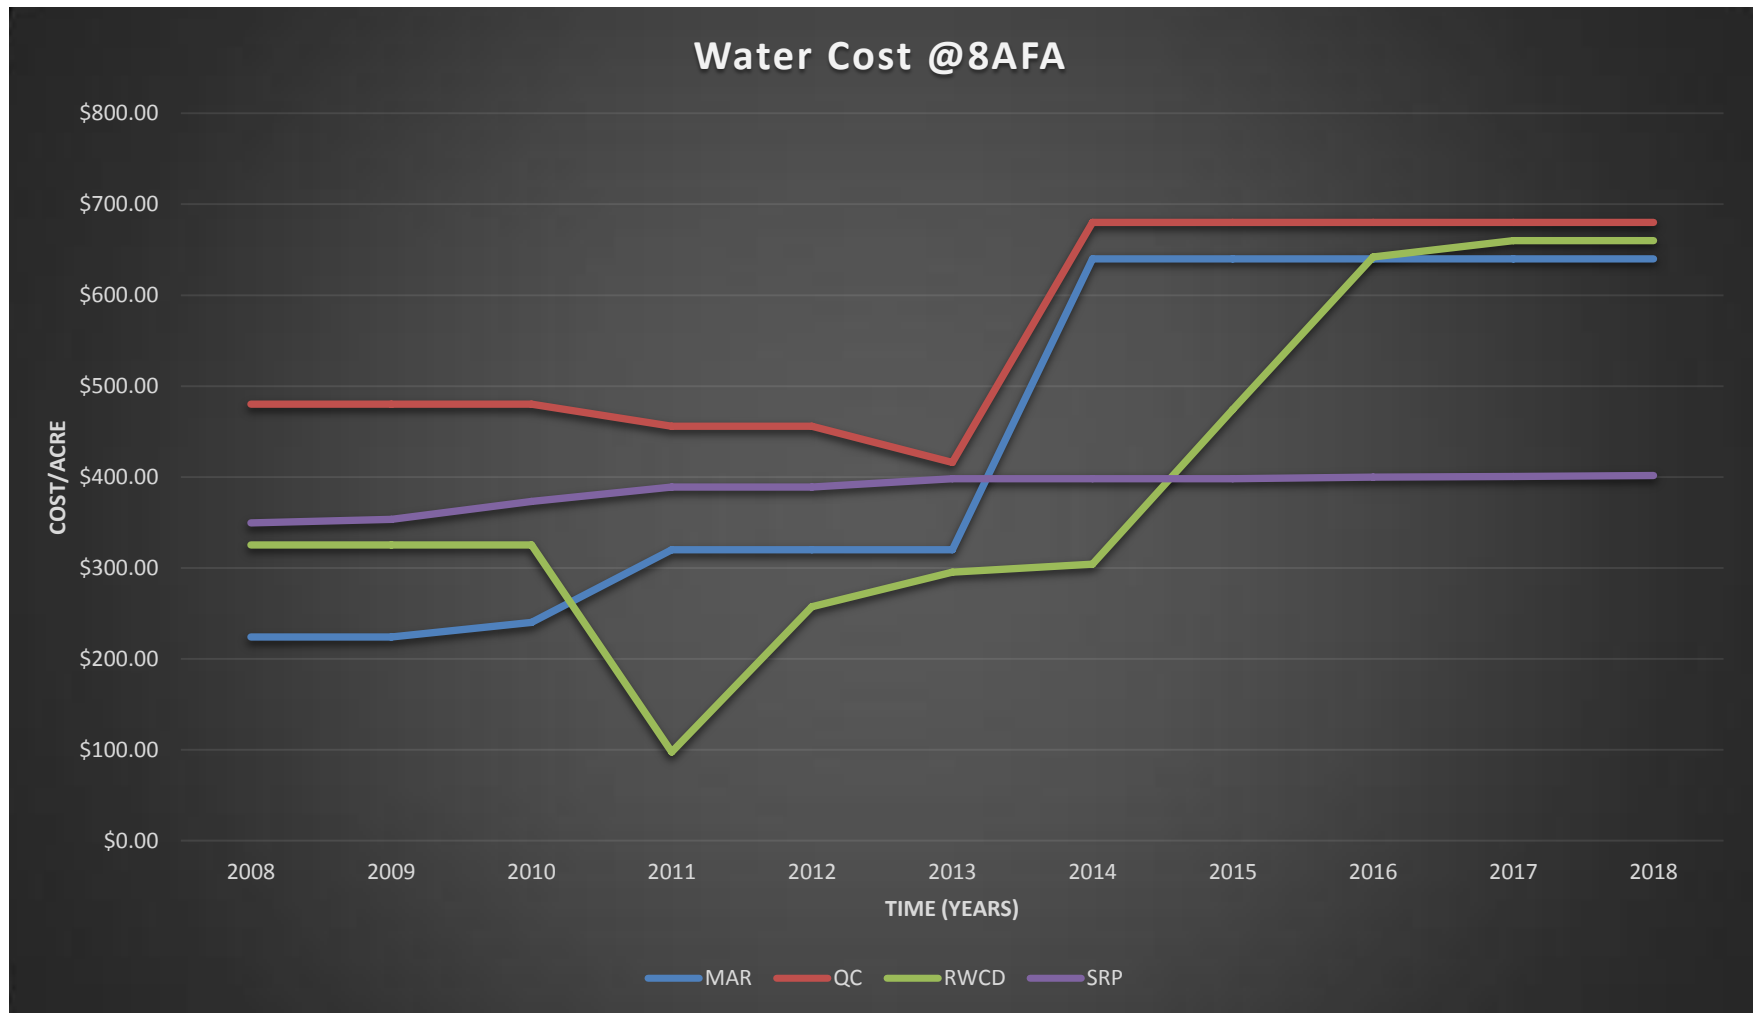

Maricopa County & Western Arizona Market Trends

Shawn T. Wood, ARA
Ag Land Specialist

Maricopa County

MWD, QCD, RWCD, SRP

MWD, QCD, RWCD, SRP

MWD, QCD, RWCD, SRP

HVID, TVID, PVID, DPF

Price / Acre

HVID, TVID, PVID, DPF

Water Costs 8 AF

HVID, TVID, PVID, DPF

ACC, BID, RID

ACC, BID, RID

Water Cost - 8 AFA

ACC, BID, RID

ACC, BID, RID

TENANT POSITION (RENT + 8AF WATER)