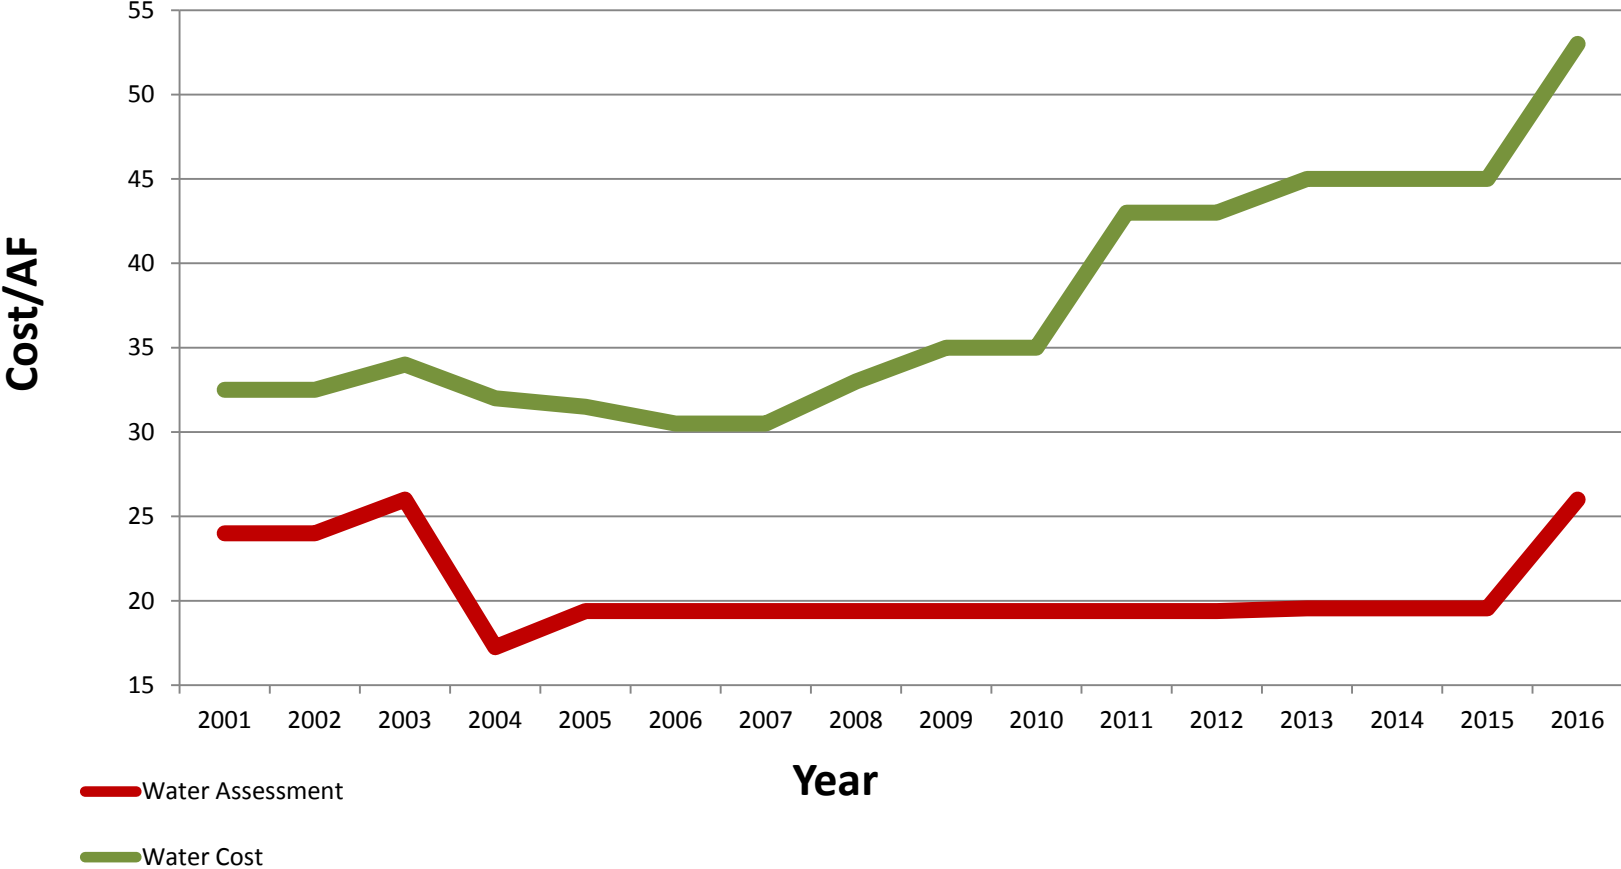

New Magma Irrigation District

Water Cost