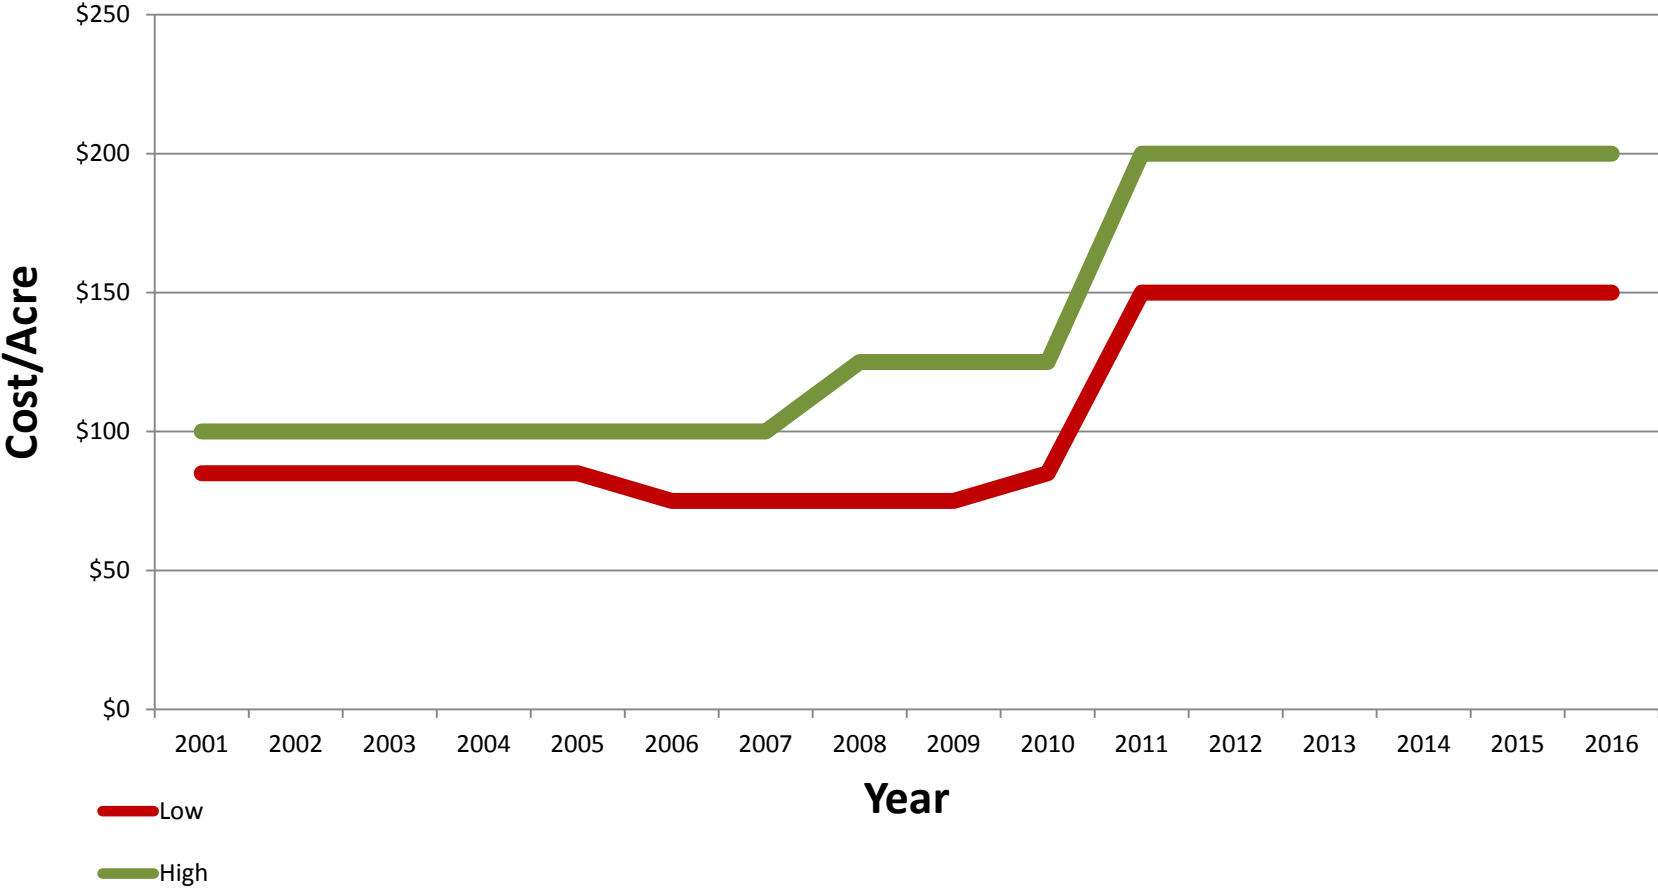

New Magma Irrigation District

Annual Cash Rents