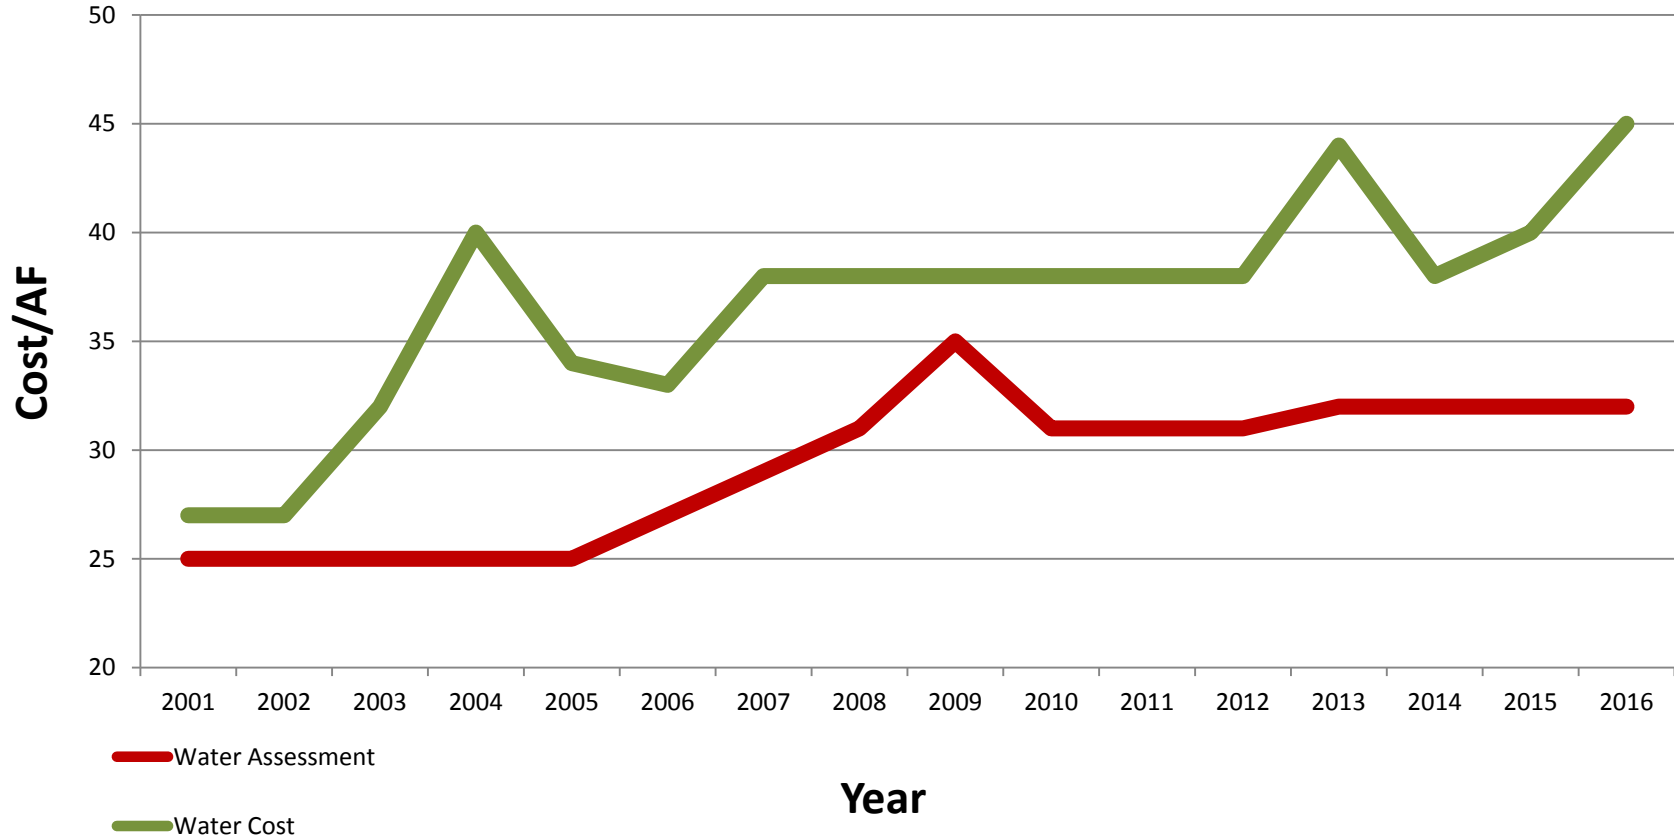

Water Cost

Hohokam District

Sale Price/Acre

Hohokam District

Annual Cash Rents

Hohokam District

Water Cost

Maricopa Stanfield District