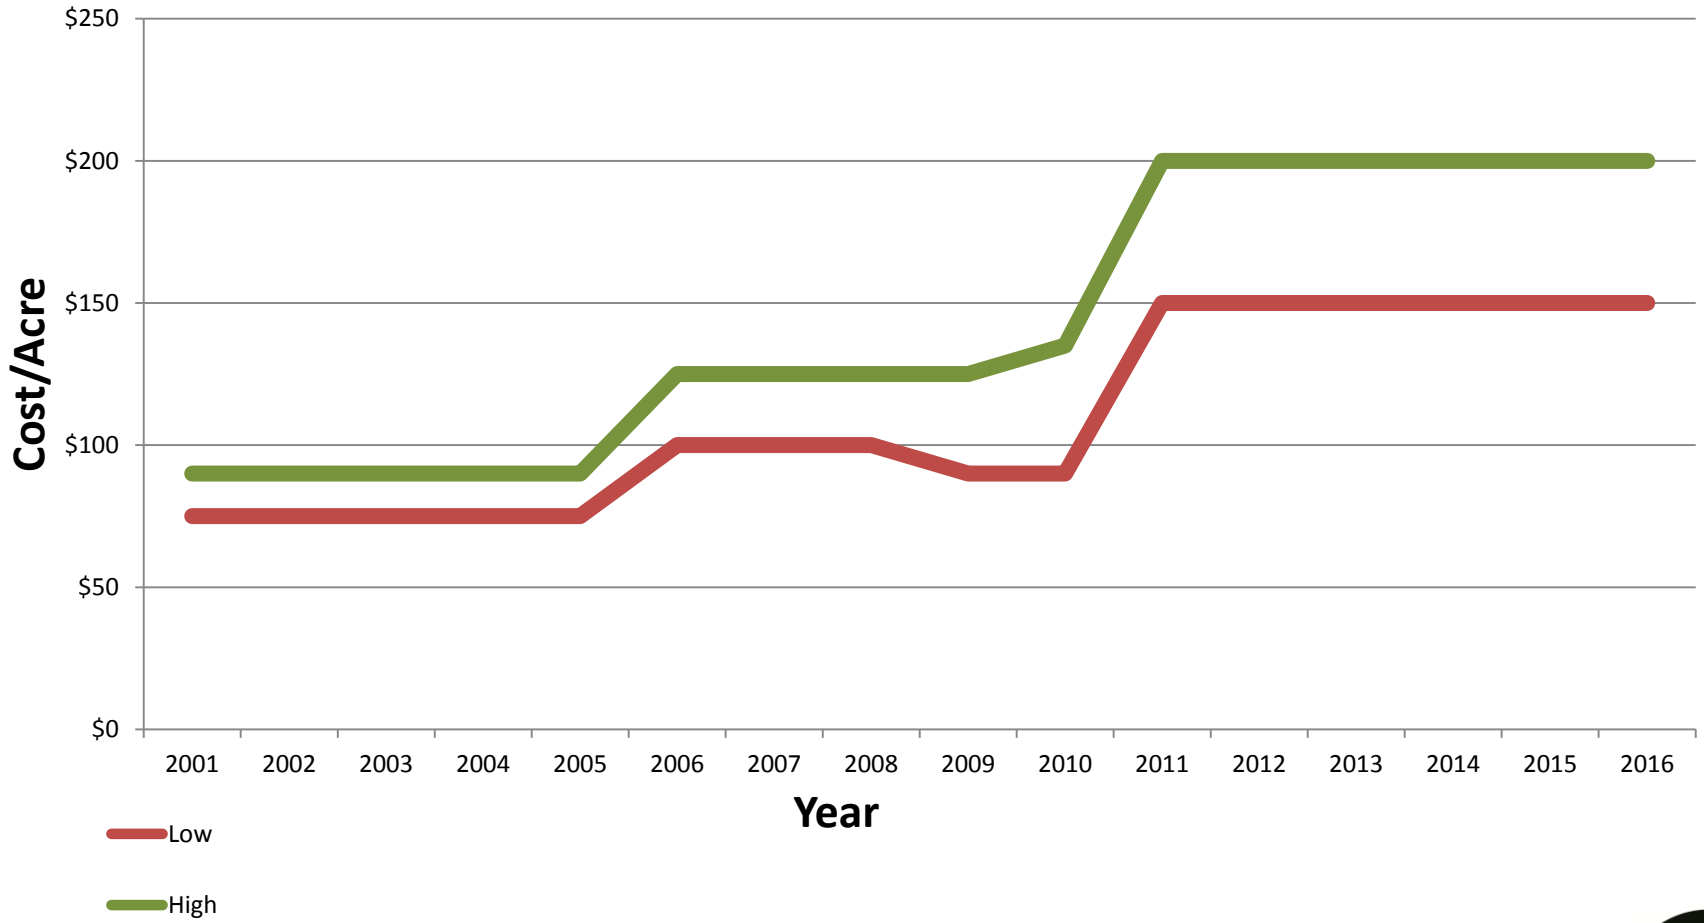

Water Cost

Hohokam District

Sale Price/Acre

Hohokam District

Annual Cash Rents

Hohokam District

Water Cost

Maricopa Stanfield District