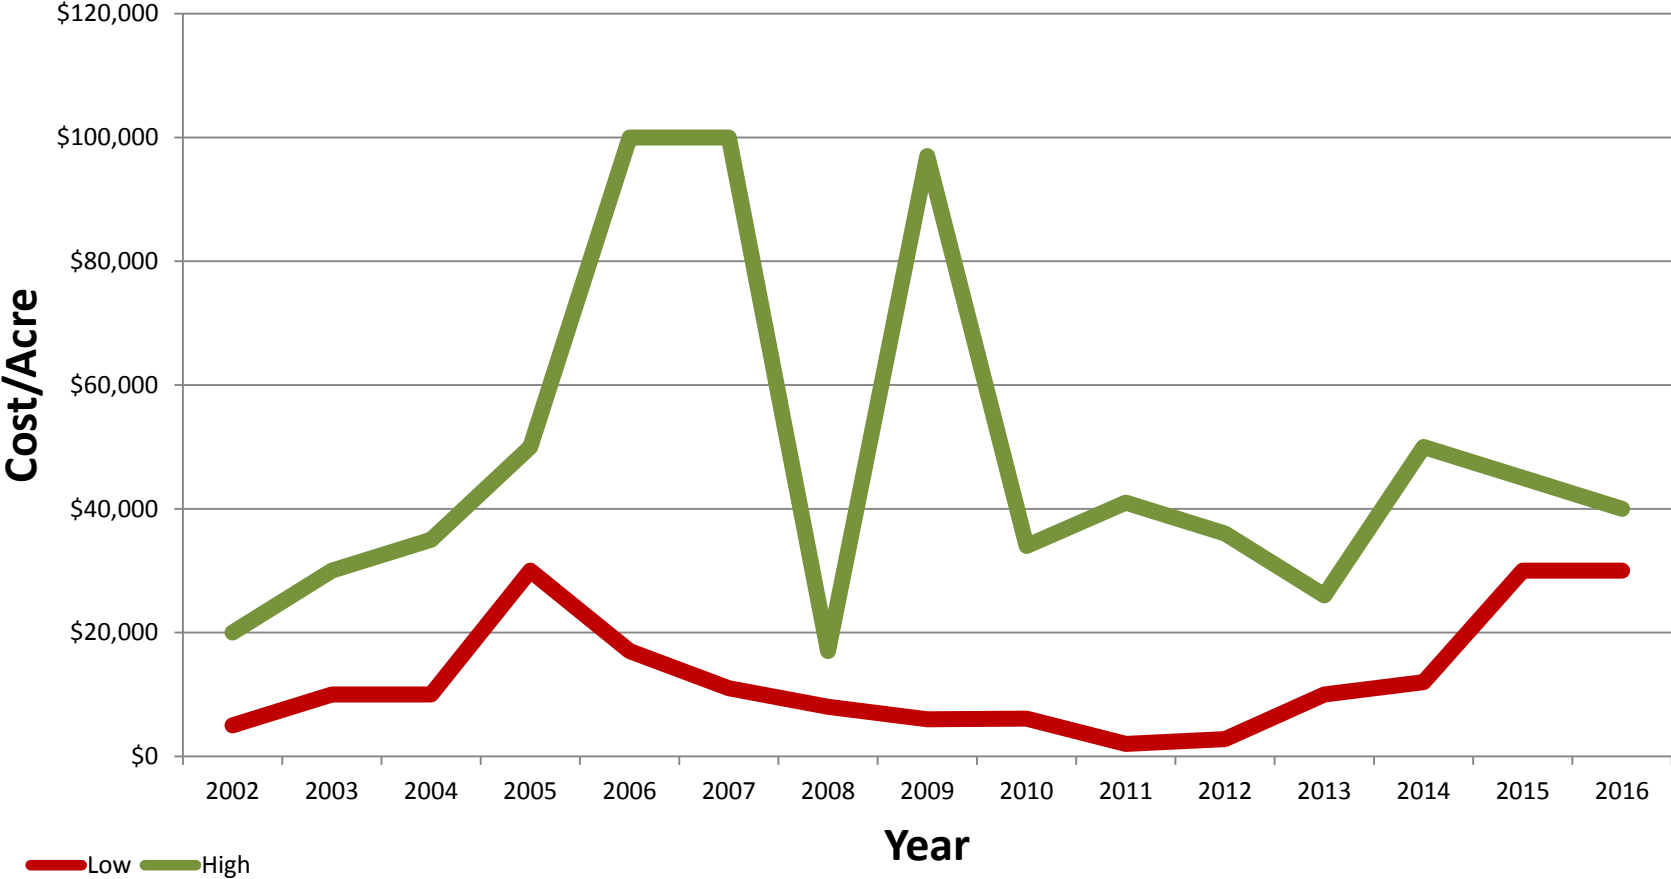

Sale Price/Acre

Maricopa Stanfield District

Annual Cash Rents

Maricopa Stanfield District

Water Cost

New Magma Irrigation District

Sale Price/Acre

New Magma Irrigation District