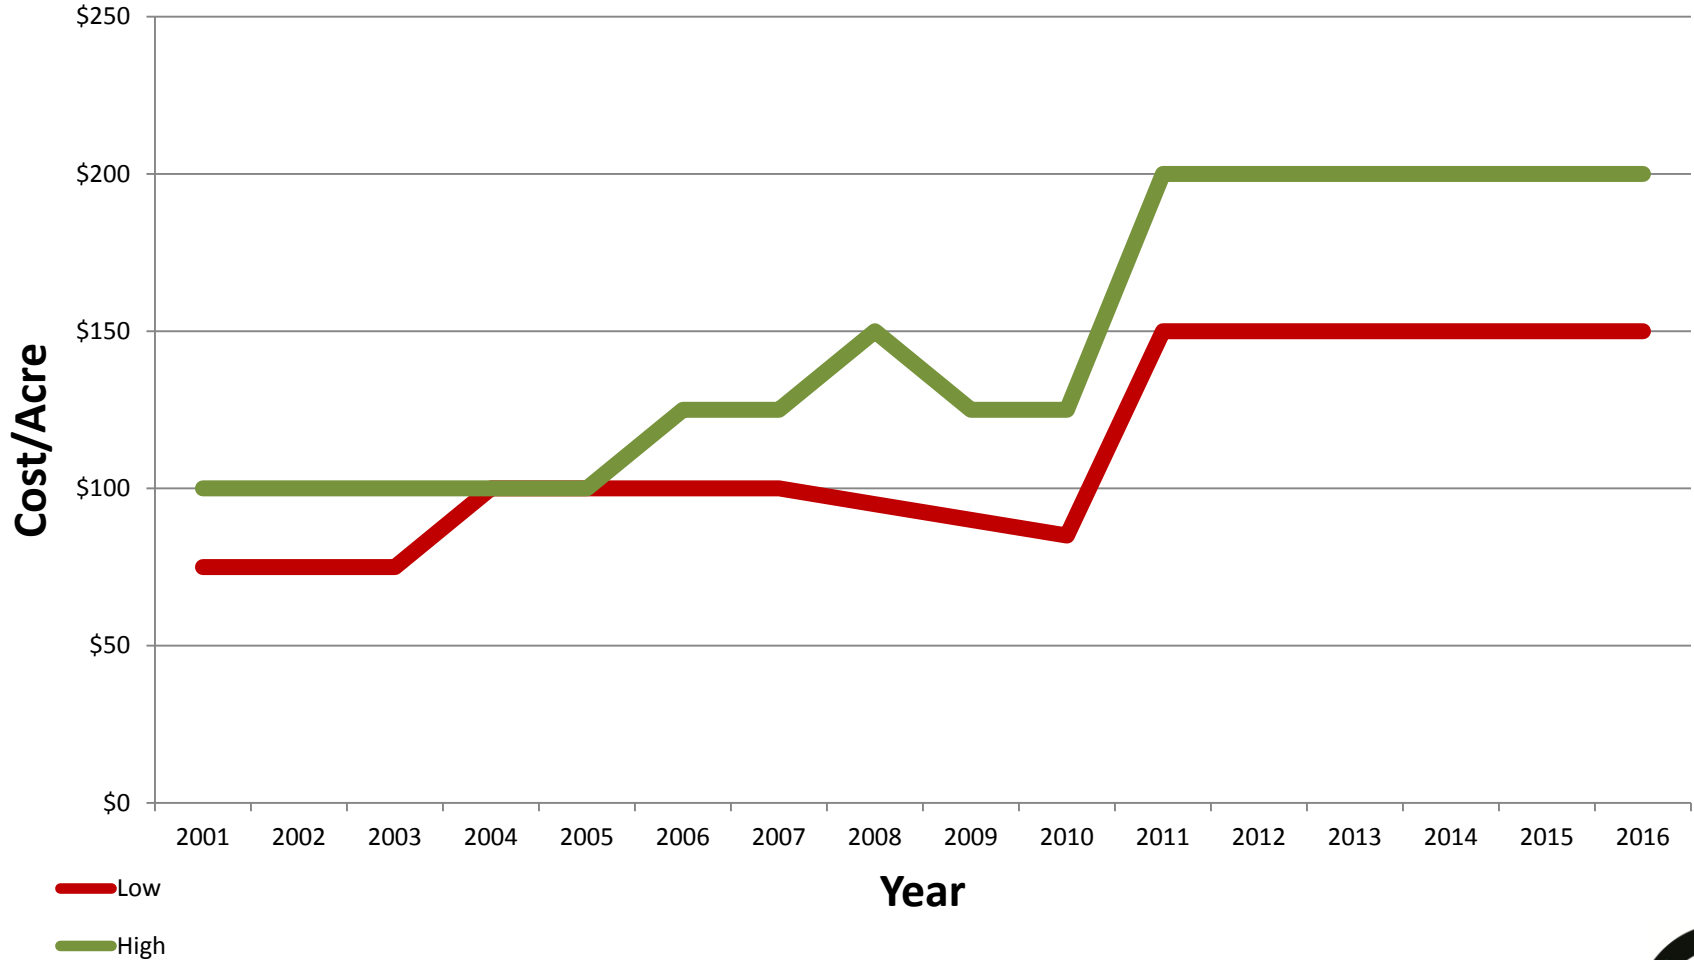

Maricopa Stanfield District

Annual Cash Rents