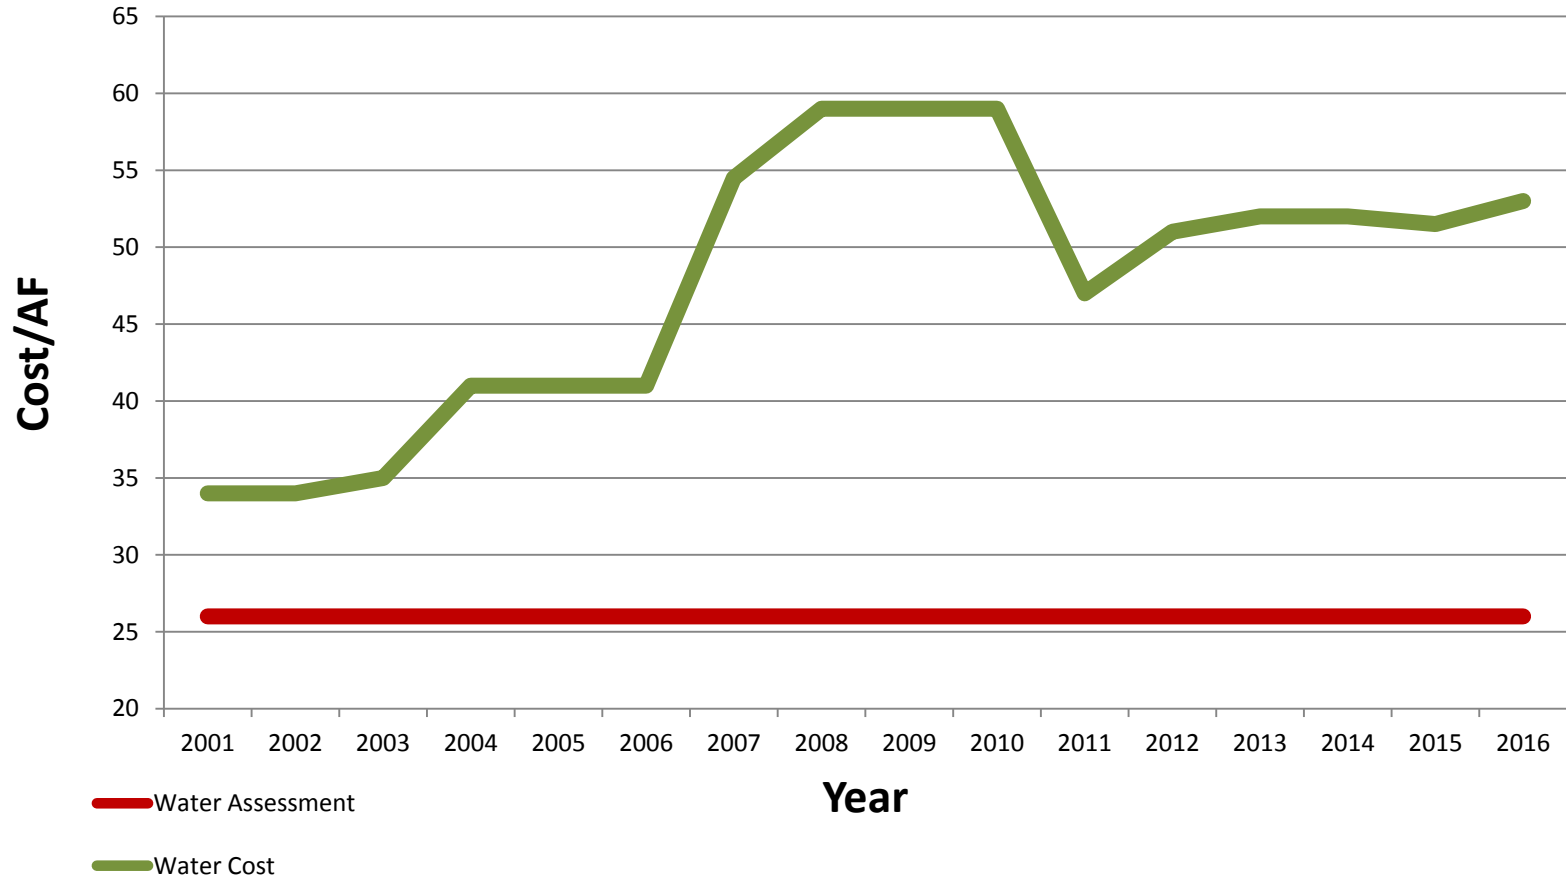

Sale Price/Acre

Maricopa Stanfield District

Annual Cash Rents

Maricopa Stanfield District

Water Cost

New Magma Irrigation District

Sale Price/Acre

New Magma Irrigation District