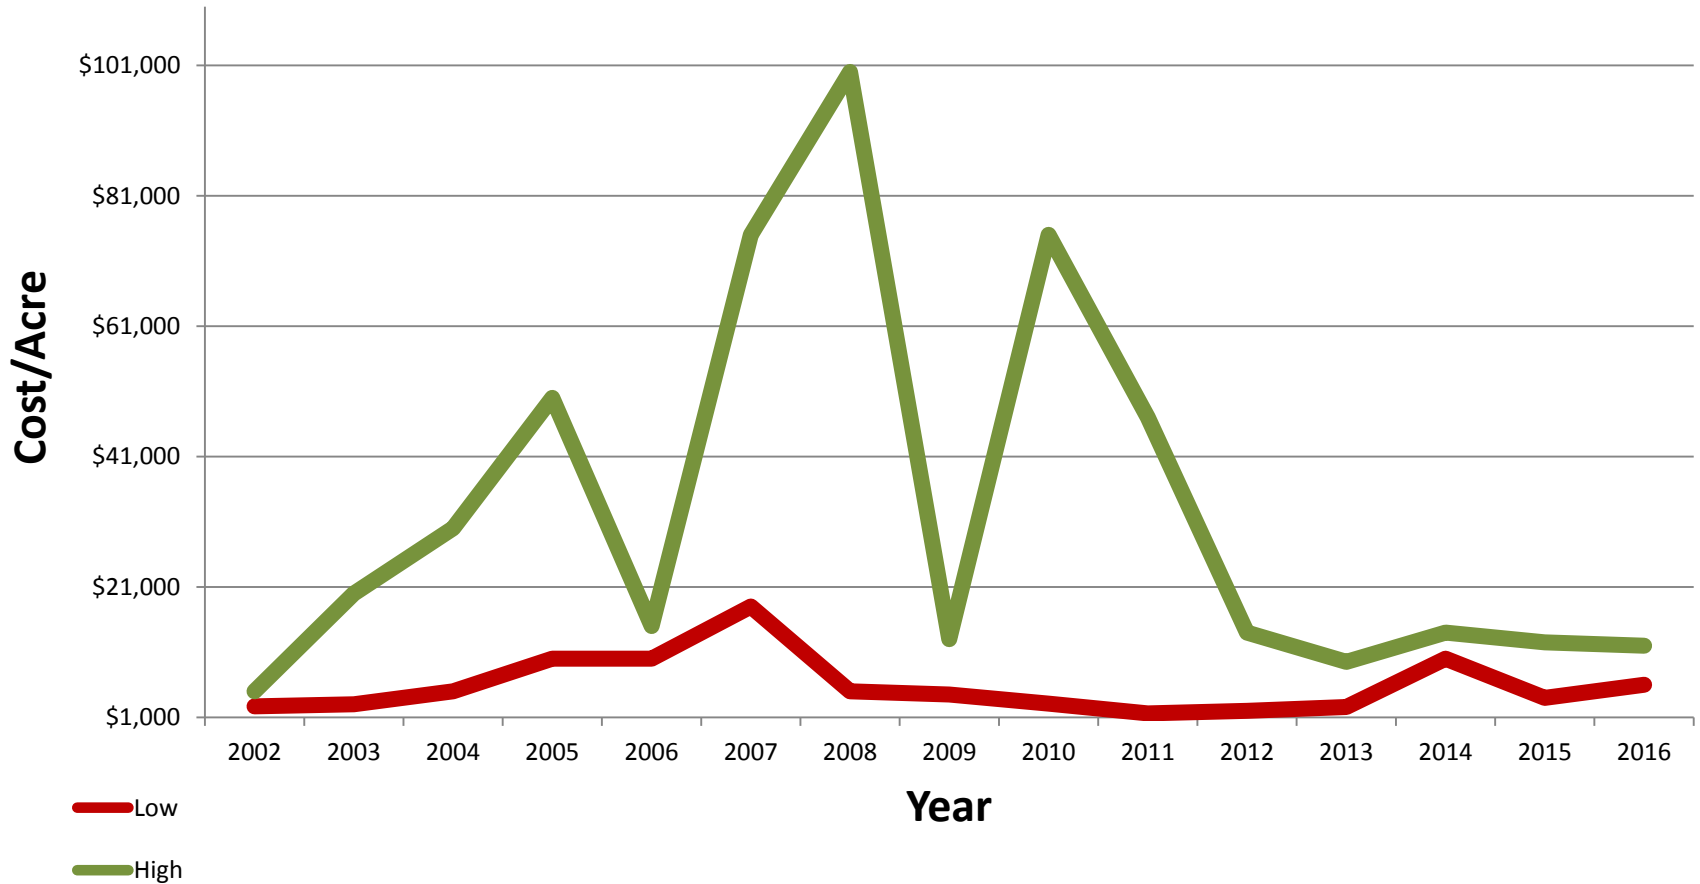

Maricopa Stanfield District

Sale Price/Acre