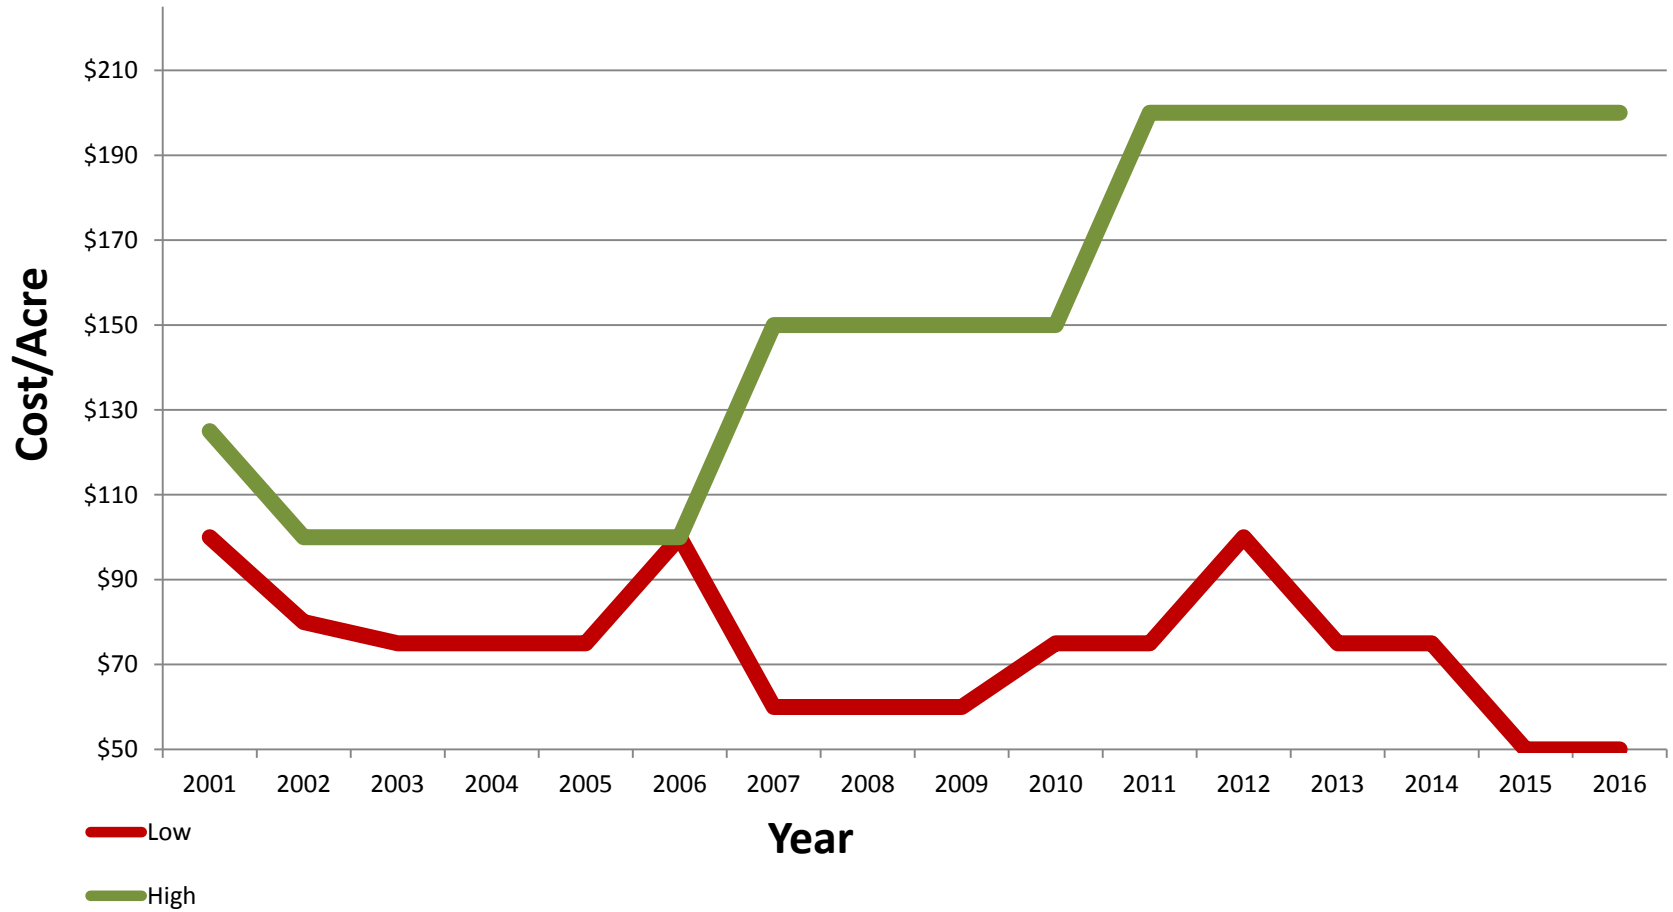

San Carlos IDD

Annual Cash Rents